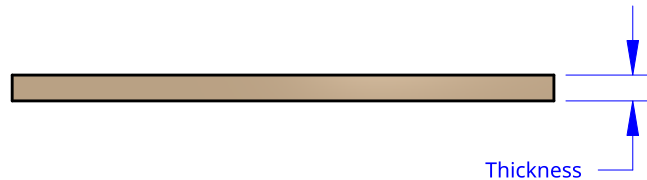

**NEW ZEALAND** | 0800 10 10 28  
 sales@parkwooddoors.co.nz  
 parkwooddoors.co.nz

**AUSTRALIA** | 1800 681 586  
 sales@parkwooddoors.com.au  
 parkwooddoors.com.au

<i>Standard Component Sizes</i>			
	Min	Max	Customizable
<b>Stile Width</b>	140		no
<b>Batten Width</b>	25		no
<b>Thickness</b>	41		no
<b>Groove Width</b>	8		no
<b>Groove Depth</b>	4		no

Product Description:			
<b>VV 51 - BATTEN 25</b>			
Product Code:	TEVV51	Date:	26/02/2026
Material:		Units:	MILLIMETER