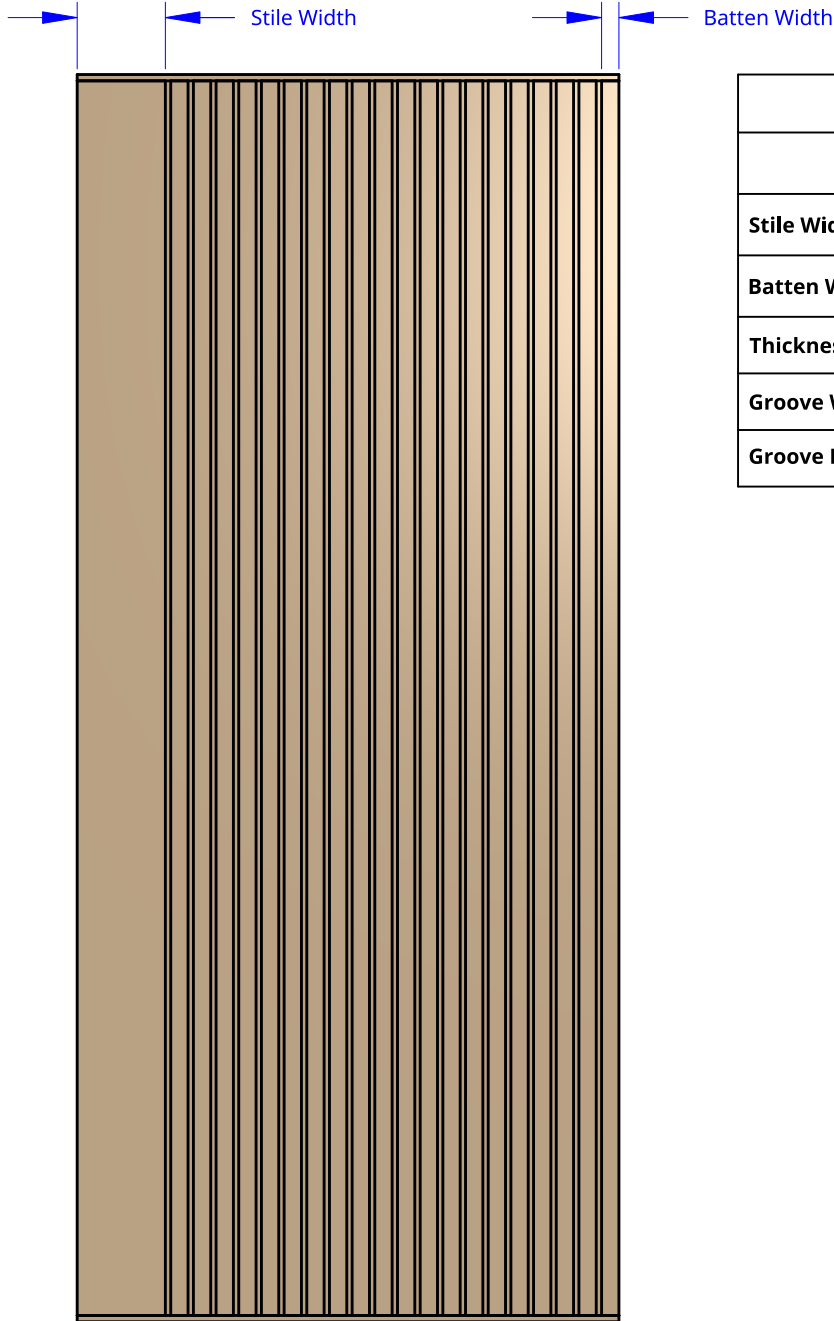

**NEW ZEALAND** | 0800 10 10 28  
 sales@parkwooddoors.co.nz  
 parkwooddoors.co.nz

**AUSTRALIA** | 1800 681 586  
 sales@parkwooddoors.com.au  
 parkwooddoors.com.au

<i>Standard Component Sizes</i>			
	Min	Max	Customizable
<b>Stile Width</b>	140		no
<b>Batten Width</b>	25		no
<b>Thickness</b>	41		no
<b>Groove Width</b>	8		no
<b>Groove Depth</b>	4		no

Product Description:			
<b>VV 51 - BATTEN 25</b>			
Product Code:	TEVV51	Date:	26/02/2026
Material:		Units:	MILLIMETER