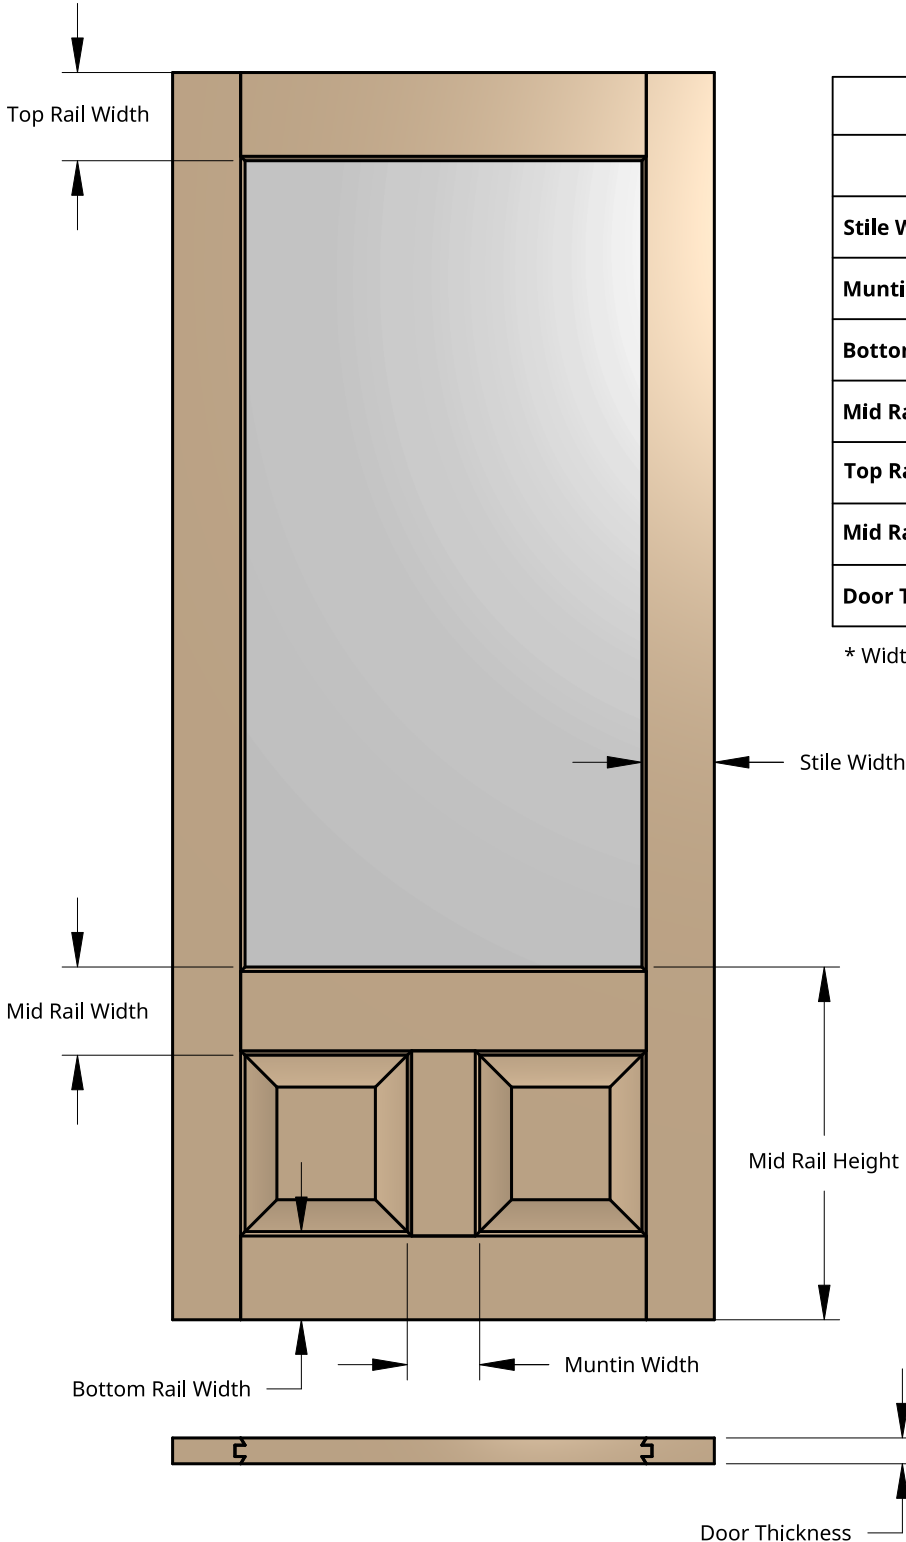

NEW ZEALAND | 0800 10 10 28
 sales@parkwooddoors.co.nz
 parkwooddoors.co.nz

AUSTRALIA | 1800 681 586
 sales@parkwooddoors.com.au
 parkwooddoors.com.au

<i>Standard Component Sizes</i>			
	Min	Max	Customizable
Stile Width	115		yes
Muntin Width	115		yes
Bottom Rail Width	140		yes
Mid Rail Width	140		yes
Top Rail Width	140		yes
Mid Rail Height	560		yes
Door Thickness	41		yes

* Widths given are overall board width

Product Description:			
EXTERIOR HAMPTONS 2			
Product Code:	TEHA02	Date:	03/23/2023
Material:	TIMBER	Units:	MILLIMETER