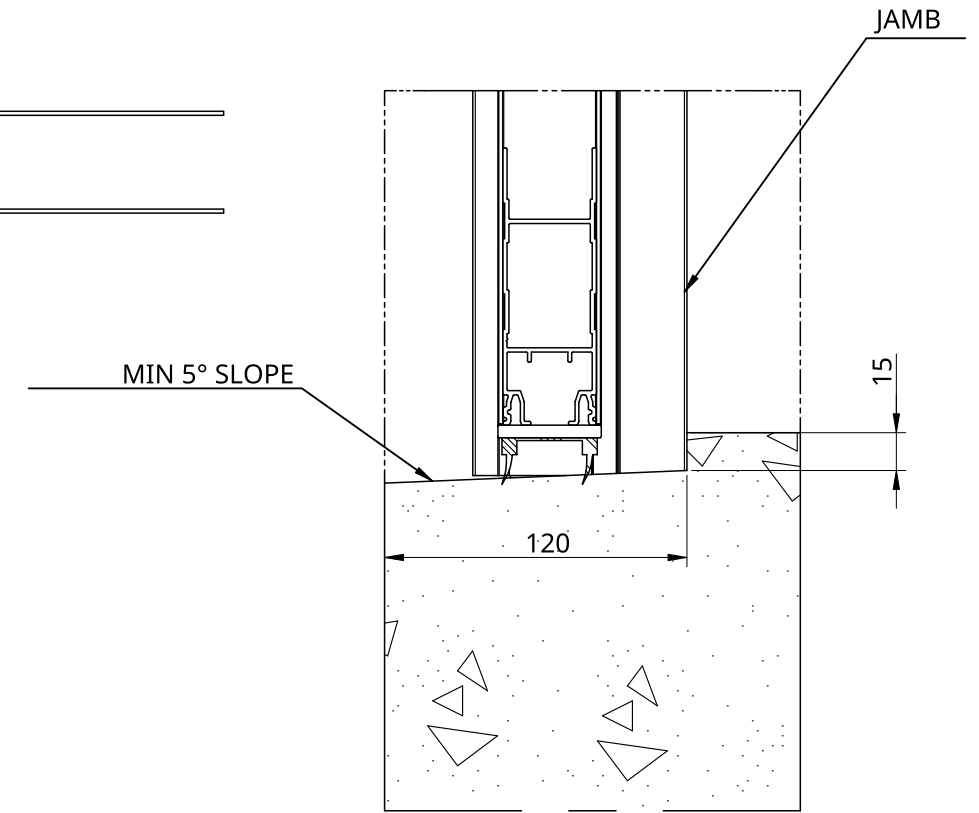

TYPICAL JAMB DETAIL
1:3

TYPICAL SILL DETAIL
1:3

INSTALLATION DETAILS

SERIES	GARRISON	DRAWN	PARKWOOD
FRAME	75 FLANGE	DATE	25/01/2023
PANEL	GARRISON FL	SIZE	A3