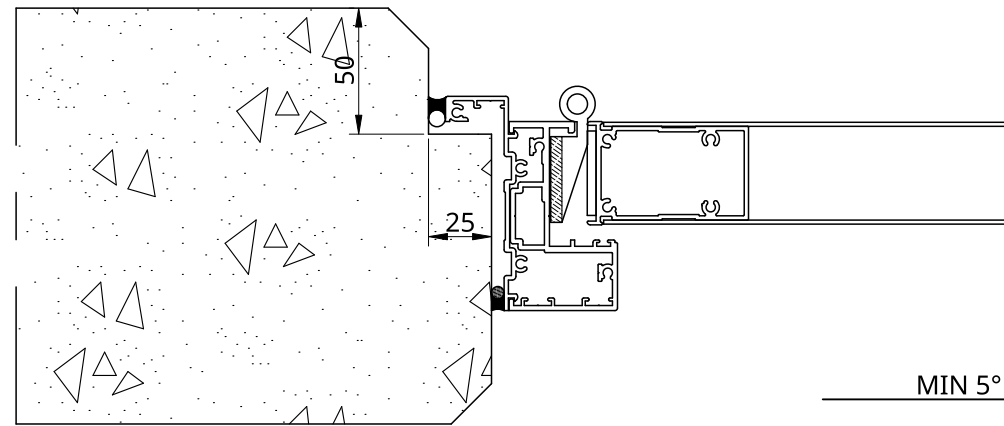

NEW ZEALAND | 0800 10 10 28
 sales@parkwooddoors.co.nz
 parkwooddoors.co.nz

AUSTRALIA | 1800 681 586
 sales@parkwooddoors.com.au
 parkwooddoors.com.au

TYPICAL HEAD DETAIL
1:3

APPLY FLEXIBLE SEALANT
TO HEAD AND JAMBS ONLY

TYPICAL JAMB DETAIL
1:3

TYPICAL SILL DETAIL
1:3

INSTALLATION DETAILS

SERIES	GARRISON	DRAWN	PARKWOOD
FRAME	75 FLANGE	DATE	25/01/2023
PANEL	GARRISON FL	SIZE	A3