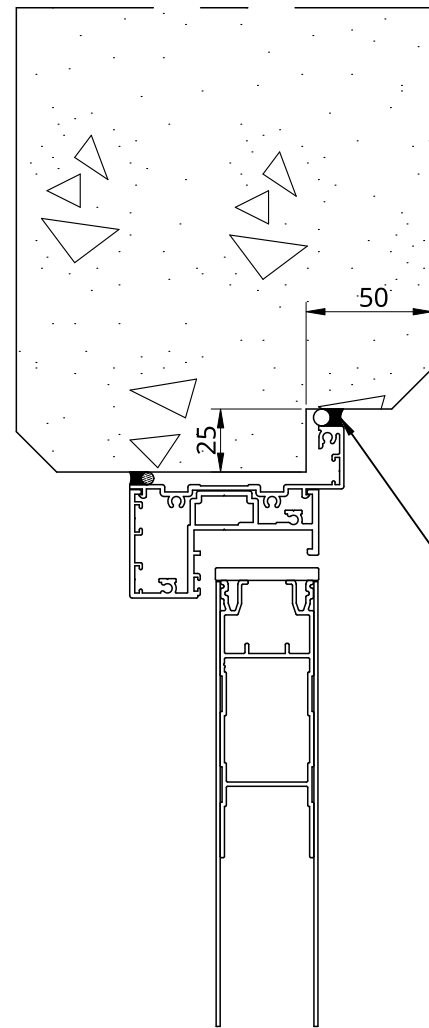

NEW ZEALAND | 0800 10 10 28
 sales@parkwooddoors.co.nz
 parkwooddoors.co.nz

AUSTRALIA | 1800 681 586
 sales@parkwooddoors.com.au
 parkwooddoors.com.au

TYPICAL HEAD DETAIL
1:3

APPLY FLEXIBLE SEALANT
TO HEAD AND JAMBS ONLY

TYPICAL JAMB DETAIL
1:3

TYPICAL SILL DETAIL
1:3

INSTALLATION DETAILS

SERIES	GARRISON	DRAWN	PARKWOOD
FRAME	75 FLANGE	DATE	25/01/2023
PANEL	GARRISON FL	SIZE	A3