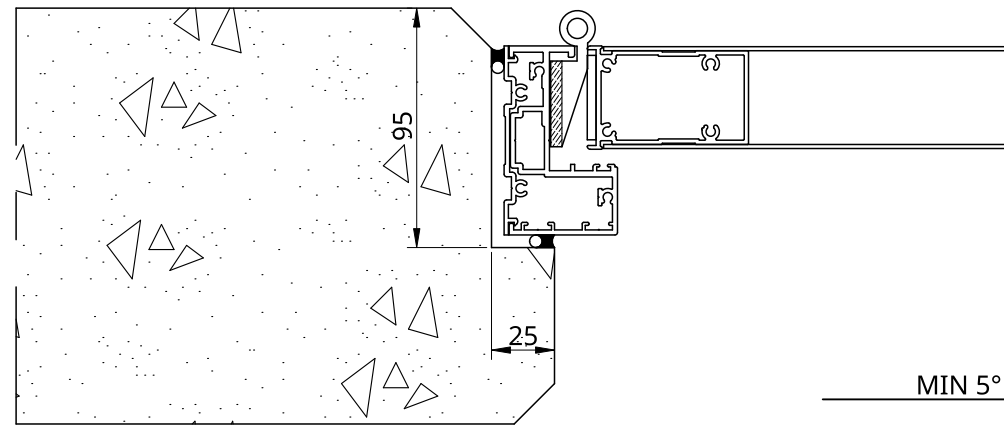

NEW ZEALAND | 0800 10 10 28
 sales@parkwooddoors.co.nz
 parkwooddoors.co.nz

AUSTRALIA | 1800 681 586
 sales@parkwooddoors.com.au
 parkwooddoors.com.au

TYPICAL HEAD DETAIL
1:3

APPLY FLEXIBLE SEALANT
TO HEAD AND JAMBS ONLY

TYPICAL JAMB DETAIL
1:3

TYPICAL SILL DETAIL
1:3

INSTALLATION DETAILS

SERIES	GARRISON	DRAWN	PARKWOOD
FRAME	75 PLAIN	DATE	25/01/2023
PANEL	GARRISON FL	SIZE	A3