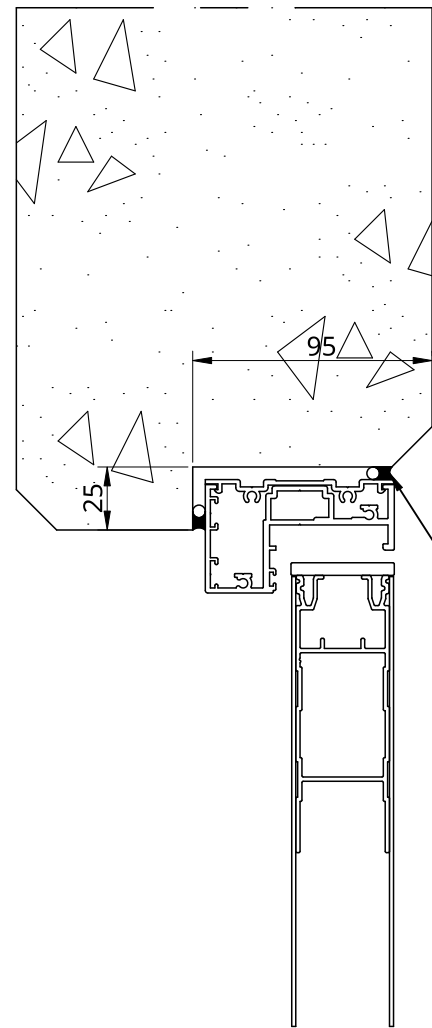

NEW ZEALAND | 0800 10 10 28
 sales@parkwooddoors.co.nz
 parkwooddoors.co.nz

AUSTRALIA | 1800 681 586
 sales@parkwooddoors.com.au
 parkwooddoors.com.au

TYPICAL HEAD DETAIL
1:3

APPLY FLEXIBLE SEALANT
TO HEAD AND JAMBS ONLY

TYPICAL JAMB DETAIL
1:3

TYPICAL SILL DETAIL
1:3

INSTALLATION DETAILS

SERIES	GARRISON	DRAWN	PARKWOOD
FRAME	75 PLAIN	DATE	25/01/2023
PANEL	GARRISON FL	SIZE	A3