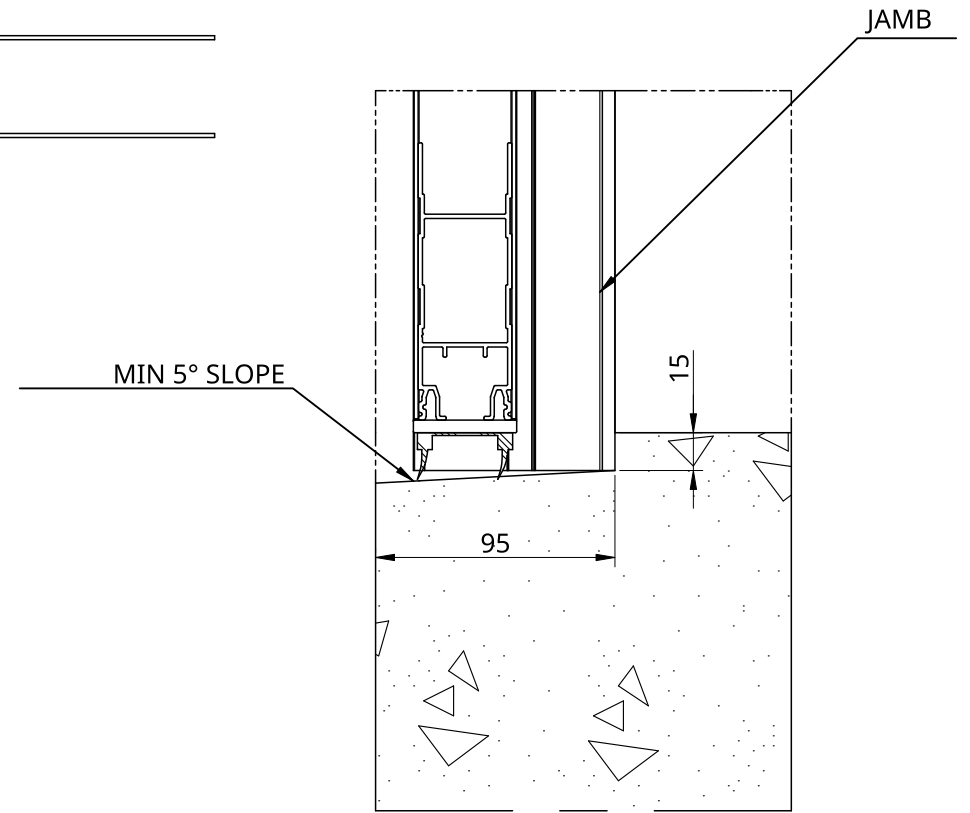

TYPICAL JAMB DETAIL
1:3

TYPICAL SILL DETAIL
1:3

INSTALLATION DETAILS

SERIES	GARRISON	DRAWN	PARKWOOD
FRAME	75 PLAIN	DATE	25/01/2023
PANEL	GARRISON FL	SIZE	A3