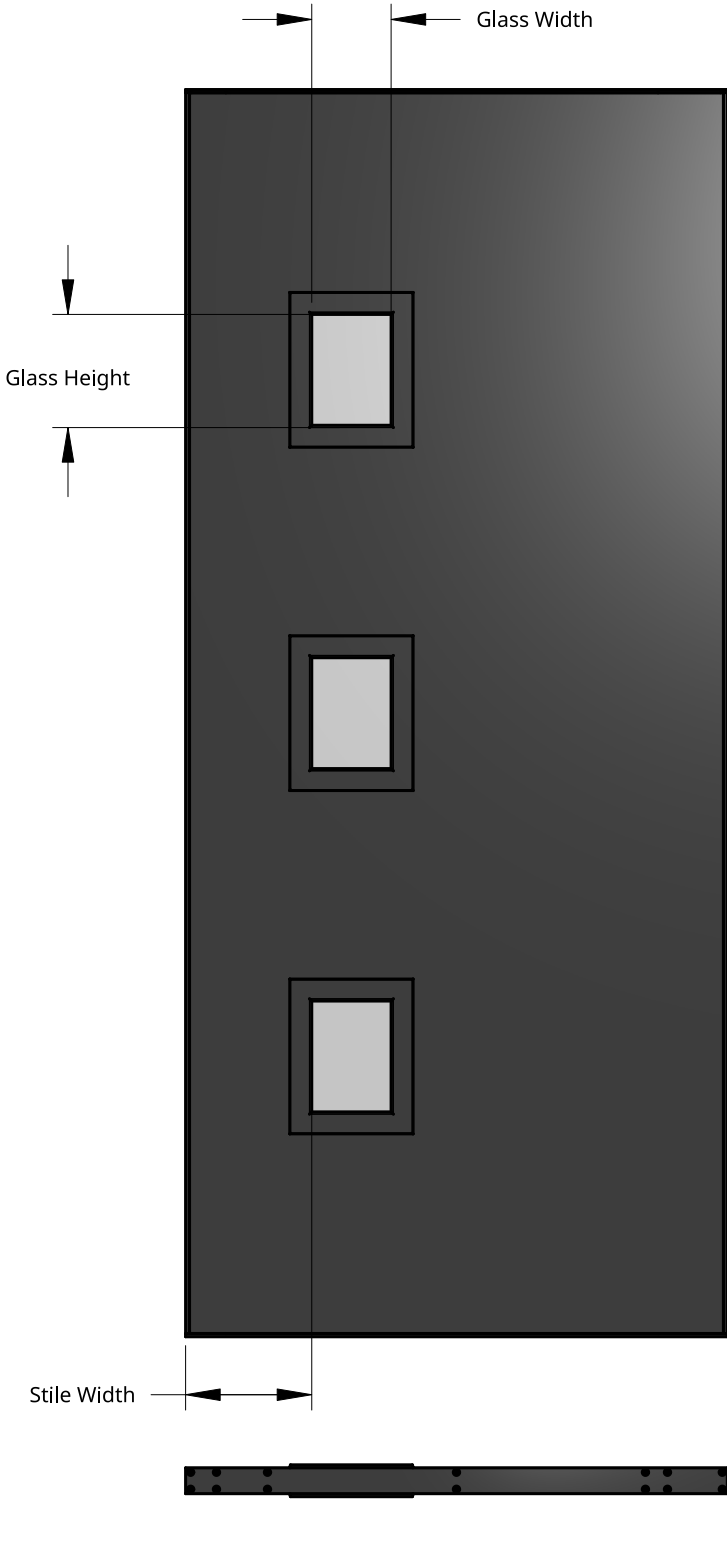

NEW ZEALAND | 0800 10 10 28
 sales@parkwooddoors.co.nz
 parkwooddoors.co.nz

AUSTRALIA | 1800 681 586
 sales@parkwooddoors.com.au
 parkwooddoors.com.au

<i>Product Variations</i>		
Name	Code	Thickness (T)
Strata Flush	ASFL48	41
Thermtek Flush	ATFL48	41
Thermtek Flush	ALFL48	50

<i>Standard Component Sizes</i>			
	Min	Max	Customizable
Glass Height	170		yes
Glass Width	130		yes
Stile Width	175		yes

Product Description:			
FL 48			
Product Code:	SEE TABLE	Date:	03/23/2023
Material:	ALUMINIUM	Units:	MILLIMETER