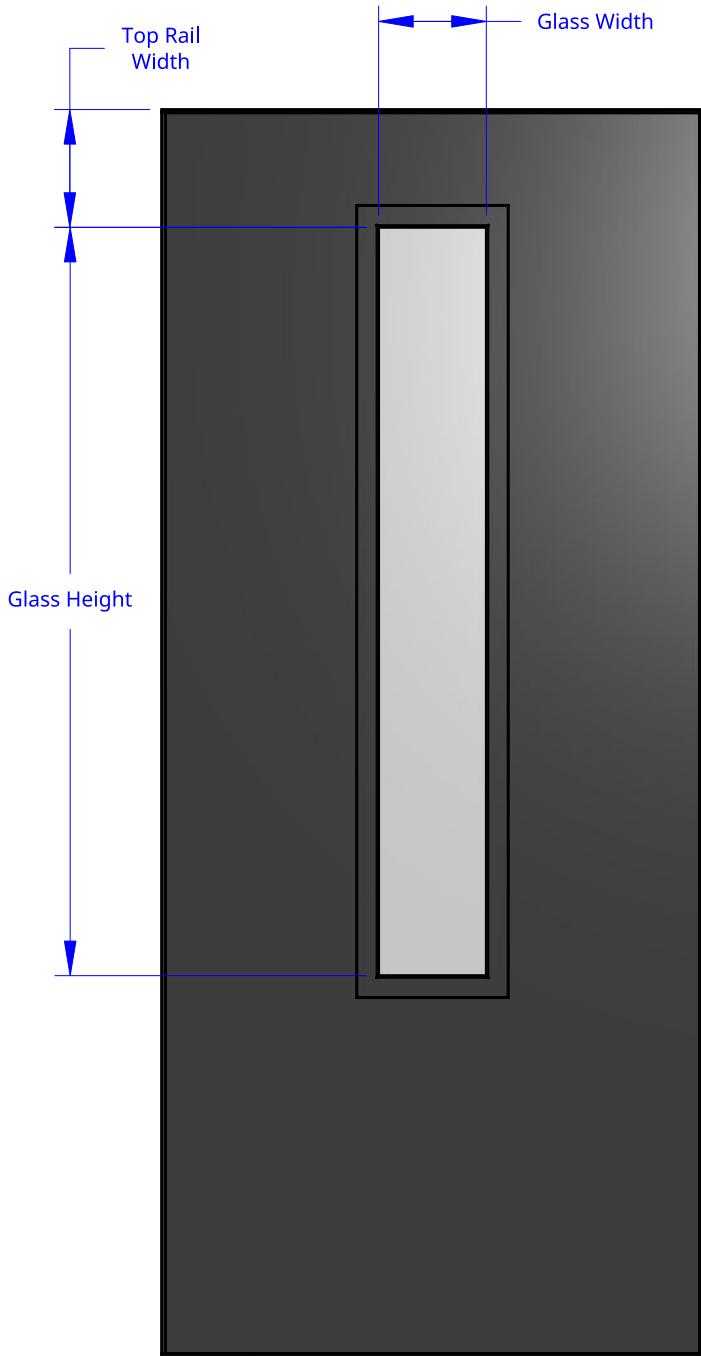

NEW ZEALAND | 0800 10 10 28
 sales@parkwooddoors.co.nz
 parkwooddoors.co.nz

AUSTRALIA | 1800 681 586
 sales@parkwooddoors.com.au
 parkwooddoors.com.au

Product Variations			
Brand	Material	Code	Thickness (T)
Strata	Aluminium	ASFL21	41
Thermtek	Aluminium	ATFL21	41
Thermtek	Aluminium	ALFL21	50
Thermtek Acoustic	Aluminium	AMFL21	41
Duramax	Fibreglass	FSFL21	40
Duramax	Fibreglass	FLFL21	50

Standard Component Sizes			
	Min	Max	Customizable
Glass Height	1188		yes
Glass Width	171		yes
Top Rail Width	175		no

Product Description:			
FL 21			
Product Code:	SEE TABLE	Date:	27/02/2026
Material:	SEE TABLE	Units:	MILLIMETER