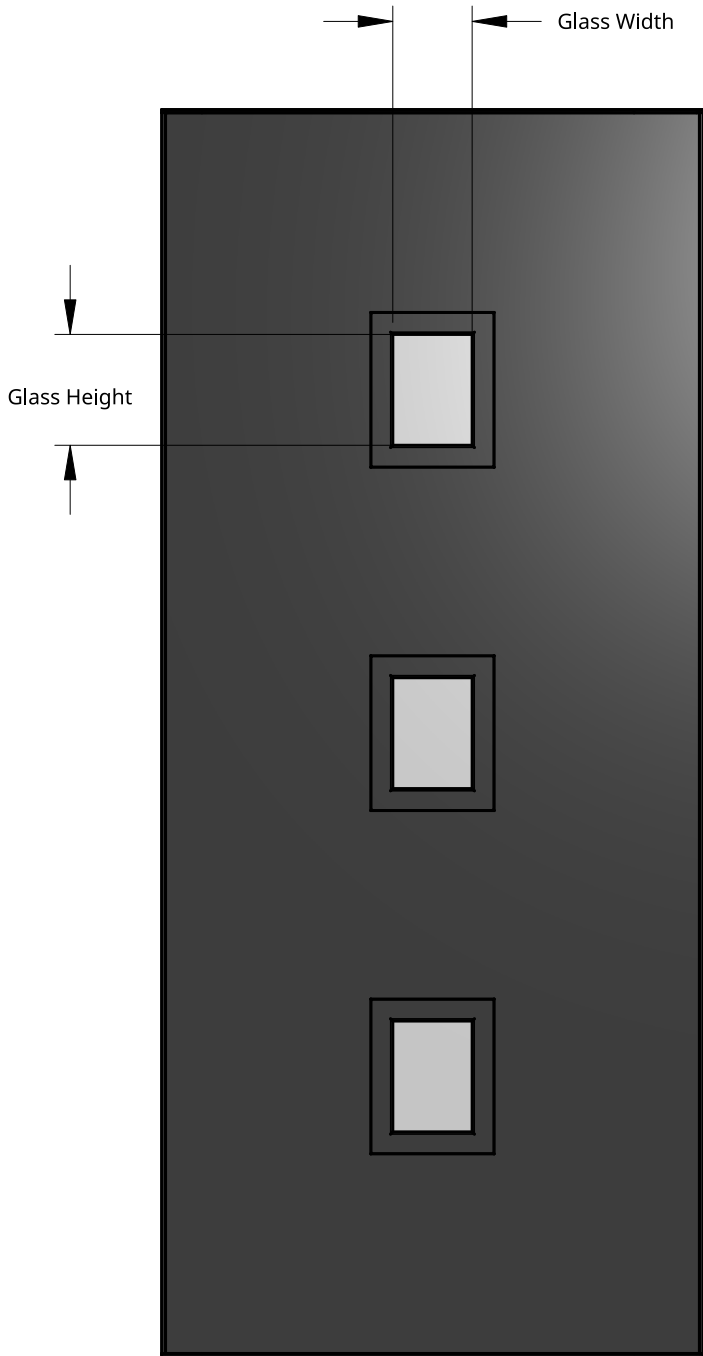

NEW ZEALAND | 0800 10 10 28
 sales@parkwooddoors.co.nz
 parkwooddoors.co.nz

AUSTRALIA | 1800 681 586
 sales@parkwooddoors.com.au
 parkwooddoors.com.au

<i>Product Variations</i>		
Name	Code	Thickness (T)
Strata Flush	ASFL14	41
Thermtek Flush	ATFL14	41
Thermtek Flush	ALFL14	50

<i>Standard Component Sizes</i>			
	Min	Max	Customizable
Glass Height	170		yes
Glass Width	120		yes

Product Description:			
FL 14			
Product Code:	SEE TABLE	Date:	03/23/2023
Material:	ALUMINIUM	Units:	MILLIMETER