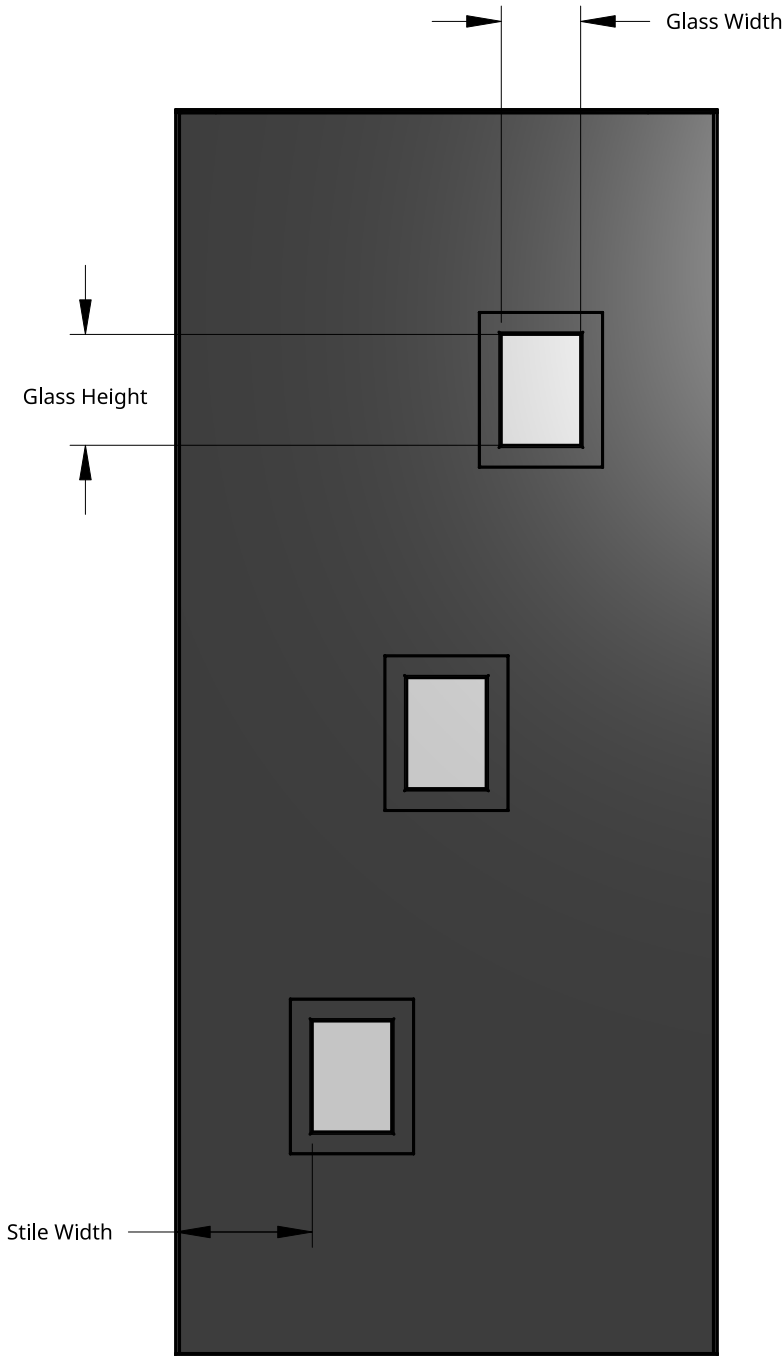

**NEW ZEALAND** | 0800 10 10 28  
 sales@parkwooddoors.co.nz  
 parkwooddoors.co.nz

**AUSTRALIA** | 1800 681 586  
 sales@parkwooddoors.com.au  
 parkwooddoors.com.au

<i>Product Variations</i>		
Name	Code	Thickness (T)
Strata Flush	ASFL13	41
Thermtek Flush	ATFL13	41
Thermtek Flush	ALFL13	50

<i>Standard Component Sizes</i>			
	Min	Max	Customizable
Glass Height	170		yes
Glass Width	120		yes
Stile Width	175		yes

Product Description:			
<b>FL 13</b>			
Product Code:	SEE TABLE	Date:	03/23/2023
Material:	ALUMINIUM	Units:	MILLIMETER