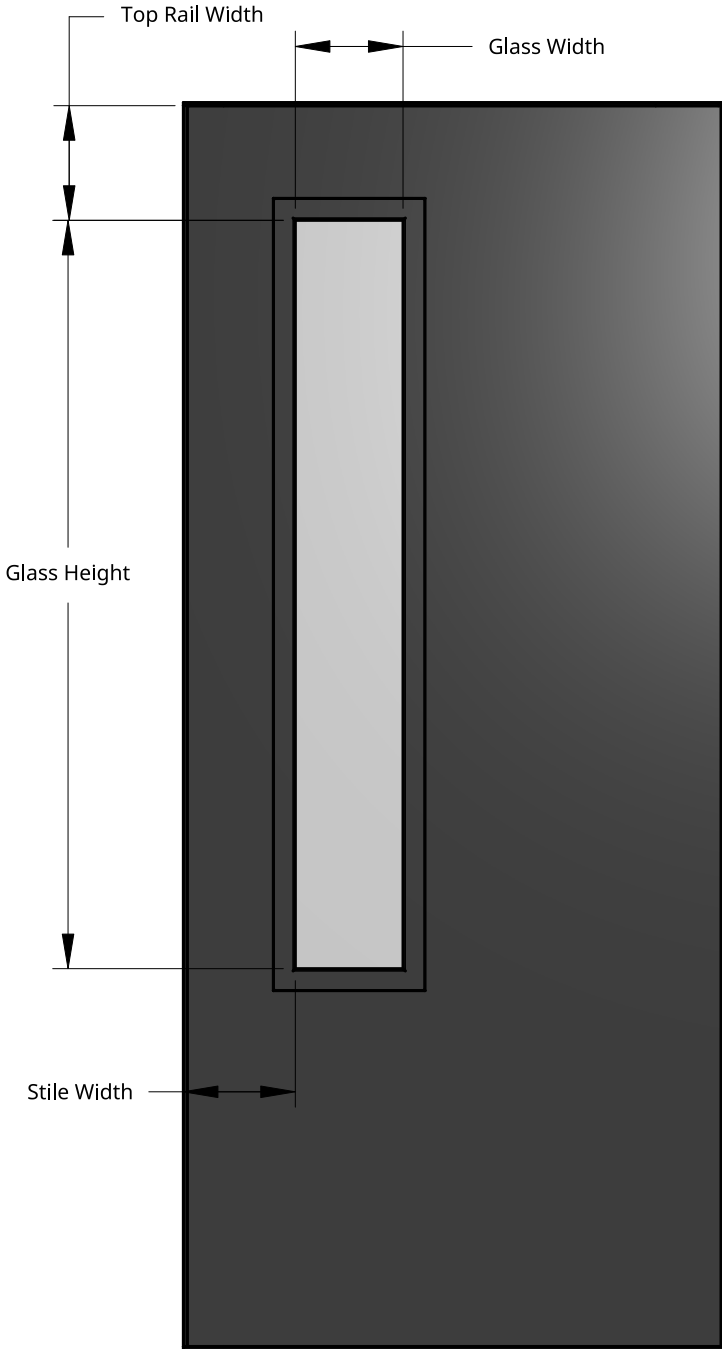

NEW ZEALAND | 0800 10 10 28
 sales@parkwooddoors.co.nz
 parkwooddoors.co.nz

AUSTRALIA | 1800 681 586
 sales@parkwooddoors.com.au
 parkwooddoors.com.au

Standard Component Sizes			
	Min	Max	Customizable
Glass Height	1182		yes
Glass Width	165		yes
Top Rail Width	175		yes
Stile Width	175		yes

Product Description:			
FL 9			
Product Code:	SEE TABLE	Date:	03/23/2023
Material:	ALUMINIUM	Units:	MILLIMETER