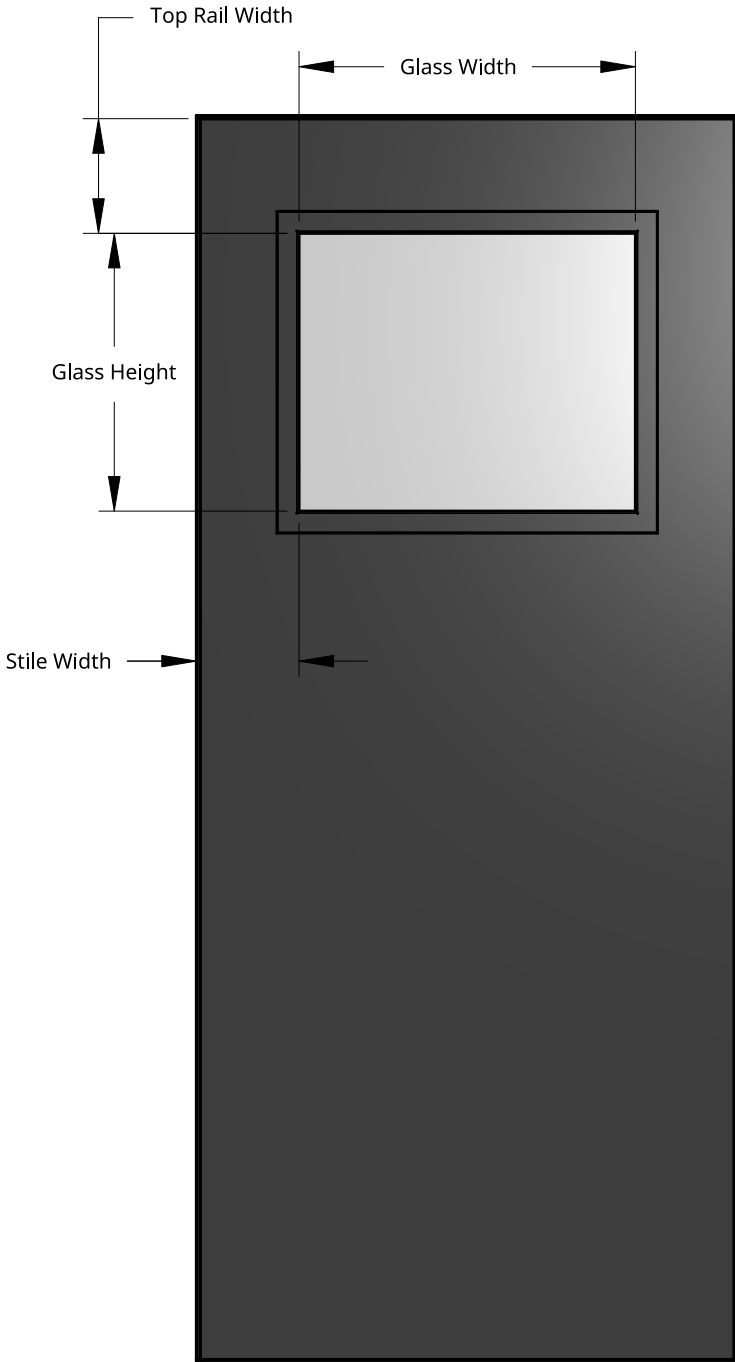

NEW ZEALAND | 0800 10 10 28
 sales@parkwooddoors.co.nz
 parkwooddoors.co.nz

AUSTRALIA | 1800 681 586
 sales@parkwooddoors.com.au
 parkwooddoors.com.au

<i>Standard Component Sizes</i>			
	Min	Max	Customizable
Glass Height	465		yes
Glass Width	varies		yes
Top Rail Width	175		yes
Stile Width	175		yes

Product Description:			
GARRISON FL 5			
Product Code:	AGFL05	Date:	03/23/2023
Material:	ALUMINIUM	Units:	MILLIMETER