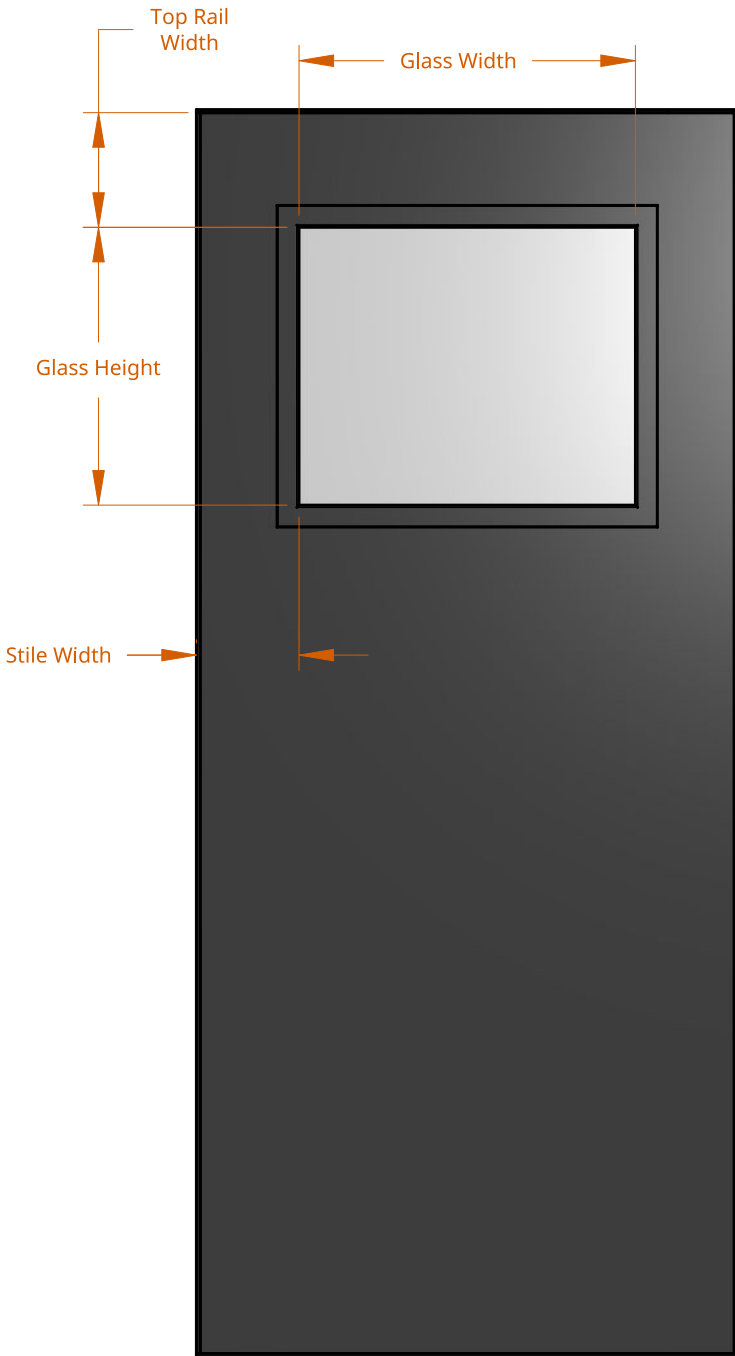

**NEW ZEALAND** | 0800 10 10 28  
 sales@parkwooddoors.co.nz  
 parkwooddoors.co.nz

**AUSTRALIA** | 1800 681 586  
 sales@parkwooddoors.com.au  
 parkwooddoors.com.au

<i>Standard Component Sizes</i>			
	Min	Max	Customizable
<b>Glass Height</b>	406		yes
<b>Glass Width</b>	406		yes
<b>Top Rail Width</b>	175		yes
<b>Stile Width</b>	175		yes

Product Description:			
<b>GARRISON FL 5</b>			
Product Code:	AGFL05	Date:	27/02/2026
Material:	ALUMINIUM	Units:	MILLIMETER