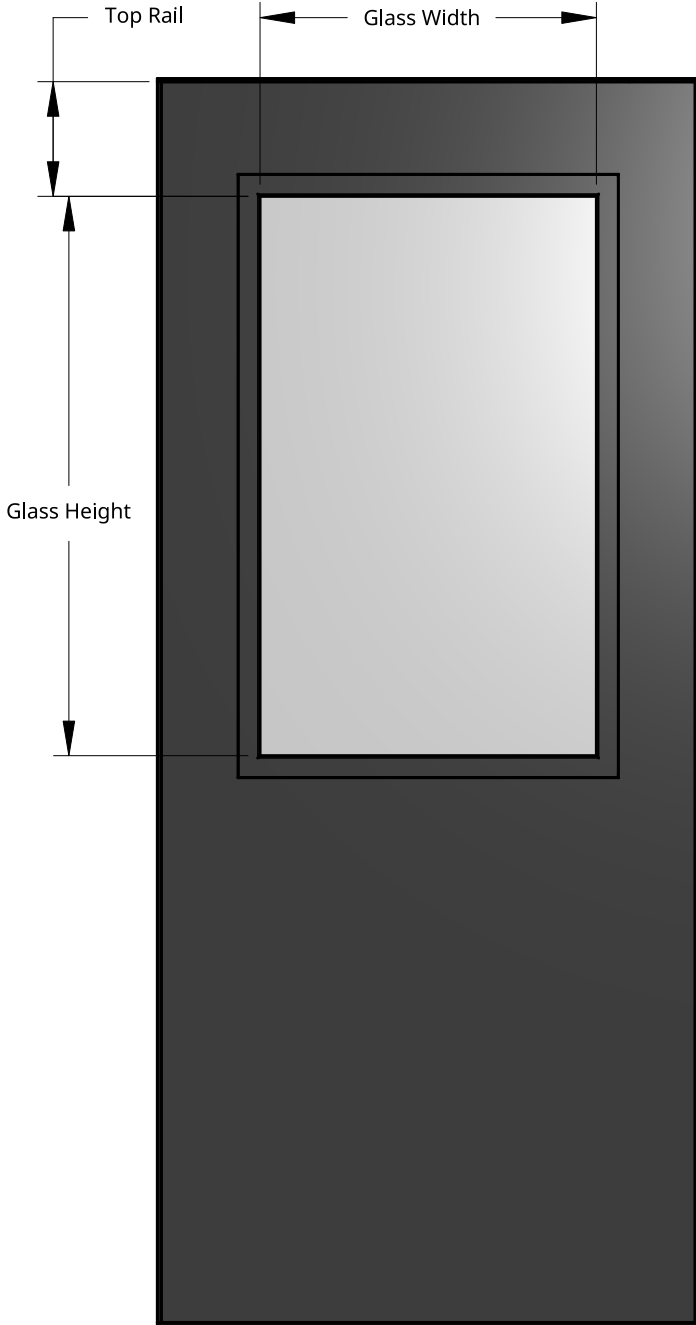

NEW ZEALAND | 0800 10 10 28
 sales@parkwooddoors.co.nz
 parkwooddoors.co.nz

AUSTRALIA | 1800 681 586
 sales@parkwooddoors.com.au
 parkwooddoors.com.au

<i>Product Variations</i>		
Name	Code	Thickness (T)
Strata Flush	ASFL01	41
Thermtek Flush	ATFL01	41
Thermtek Flush	ALFL01	50

<i>Standard Component Sizes</i>			
	Min	Max	Customizable
Glass Height (Door Height < 2200)	882		yes
Glass Height (Door Height > 2200)	1082		yes
Glass Width	528		yes
Top Rail Width	175		yes

Product Description:			
FL 1			
Product Code:	SEE TABLE	Date:	03/23/2023
Material:	ALUMINIUM	Units:	MILLIMETER