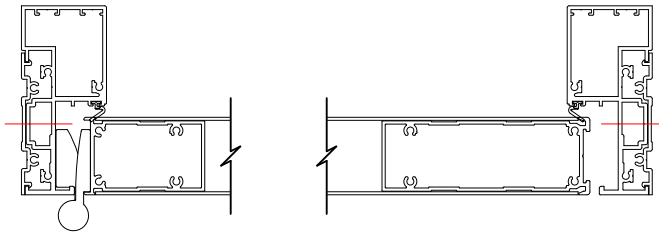

GARRISON 75 BOX - OPEN OUT / OPEN IN

GARRISON 75 FLANGED - OPEN OUT

FLANGE TO OUTSIDE

GARRISON 75 FLANGED - OPEN IN

FLANGE TO OUTSIDE

GARRISON 100 BOX - OPEN OUT / OPEN IN

GARRISON 100 FLANGED - OPEN OUT

FLANGE TO OUTSIDE

Product Description:			
GARRISON FRAMES			
Product Code:		Date:	11/25/2024
Material:	ALUMINIUM	Units:	