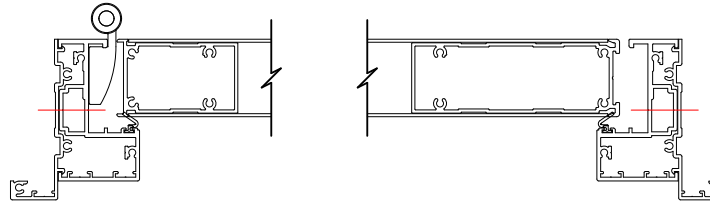

GARRISON 75 BOX - OPEN OUT / OPEN IN

GARRISON 75 FLANGED - OPEN OUT

FLANGE TO OUTSIDE

GARRISON 75 FLANGED - OPEN IN

FLANGE TO OUTSIDE

GARRISON 100 BOX - OPEN OUT / OPEN IN

GARRISON 100 FLANGED - OPEN OUT

FLANGE TO OUTSIDE

Product Description:			
GARRISON FRAMES			
Product Code:		Date:	11/25/2024
Material:	ALUMINIUM	Units:	