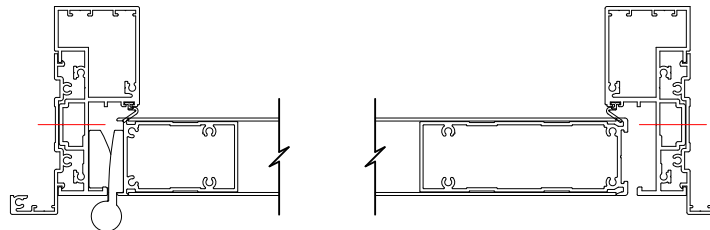

GARRISON 75 BOX - OPEN OUT / OPEN IN

GARRISON 75 FLANGED - OPEN OUT

FLANGE TO OUTSIDE

GARRISON 75 FLANGED - OPEN IN

FLANGE TO OUTSIDE

GARRISON 100 BOX - OPEN OUT / OPEN IN

GARRISON 100 FLANGED - OPEN OUT

FLANGE TO OUTSIDE

Product Description:			
GARRISON FRAMES			
Product Code:		Date:	11/25/2024
Material:	ALUMINIUM	Units:	