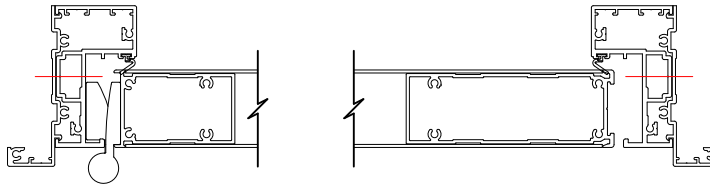

GARRISON 75 BOX - OPEN OUT / OPEN IN

GARRISON 75 FLANGED - OPEN OUT

FLANGE TO OUTSIDE

GARRISON 75 FLANGED - OPEN IN

FLANGE TO OUTSIDE

GARRISON 100 BOX - OPEN OUT / OPEN IN

GARRISON 100 FLANGED - OPEN OUT

FLANGE TO OUTSIDE

Product Description:			
GARRISON FRAMES			
Product Code:		Date:	11/25/2024
Material:	ALUMINIUM	Units:	