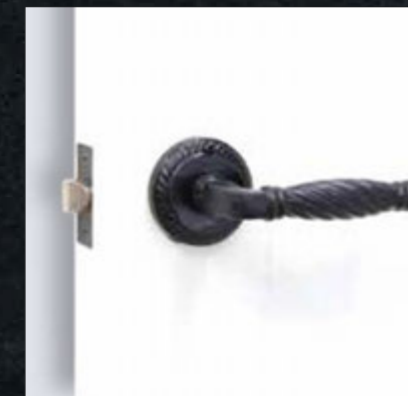

I SPIRAL LEVER SET