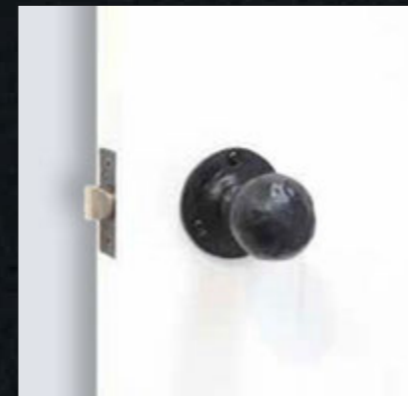

I S RECESS HANDLE 260mm

I S RECESS OFFSET HANDLE 180mm

I S ROUND PULL WITH FLUSH HANDLE 300mm

I S SQUARE PULL WITH FLUSH HANDLE 300mm

PULL HANDLES WITH FLUSH PULLS

INTERIOR HANDLE SETS

I ROUND KNOB SET

I OVAL KNOB SET