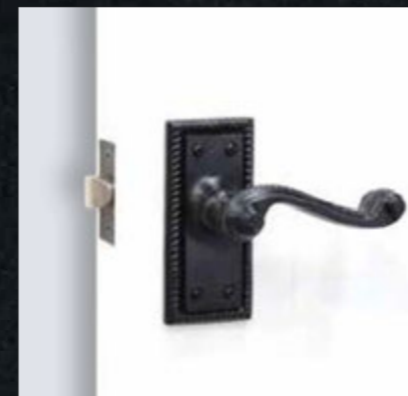

FORGE

SOLID CAST HARDWARE

→ SOLID CAST IRON (EXCEPT ROUND AND SQUARE PULL WITH FLUSH HANDLE)

→ ZINC PLATED FOR INTERIOR/ EXTERIOR USE THEN POWDER COATED

PULL HANDLES

E I SQUARE OFFSET HANDLE 310mm

E I BAR HANDLE 320mm & 620mm

E I TAPERED BAR HANDLE 310mm & 620mm

E I BARN HOUSE HANDLE 225mm

E I SQUARE OFFSET HANDLE PLATE 380mm

E I LONG PLATE HANDLE 370mm

E I SMALL PLATE HANDLE 460mm

E I SQUARE ROMAN PULL HANDLE 230mm

RECESS HANDLES

I S RECESS HANDLE 260mm

I S RECESS OFFSET HANDLE 180mm

I S ROUND PULL WITH FLUSH HANDLE 300mm

I S SQUARE PULL WITH FLUSH HANDLE 300mm

PULL HANDLES WITH FLUSH PULLS

INTERIOR HANDLE SETS

I ROUND KNOB SET

I OVAL KNOB SET

I GEORGIAN LEVER SET

I SPIRAL LEVER SET

I TUDOR LEVER SET

I S SQUARE ROMAN HANDLE WITH FLUSH PLATE

HINGES

E SPEAR HEAD DUMMY HINGES 310mm

E LANCE HEAD DUMMY HINGES 310mm

CODE:
E ENTRANCE
I INTERIOR
S SLIDING