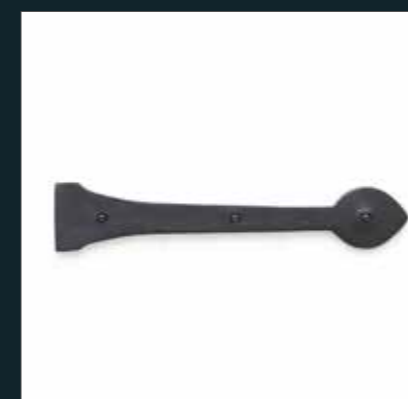

I GEORGIAN LEVER SET

I SPIRAL LEVER SET

I TUDOR LEVER SET

I S SQUARE ROMAN HANDLE WITH FLUSH PLATE

HINGES

E SPEAR HEAD DUMMY HINGES 310mm

E LANCE HEAD DUMMY HINGES 310mm

CODE:
E ENTRANCE
I INTERIOR
S SLIDING

→ HANDLE SET

→ 60mm LATCH

SCAN THE QR CODE AND TAKE A LOOK AT THE FORGE RANGE ON OUR WEBSITE

BARN

I S TEAR DROP SLIDING DOOR LOCK

LEMAAR INTERIOR

CODE:
E ENTRANCE
I INTERIOR
S SLIDING

Lemaar styled interior handles, door stops and privacy handles.