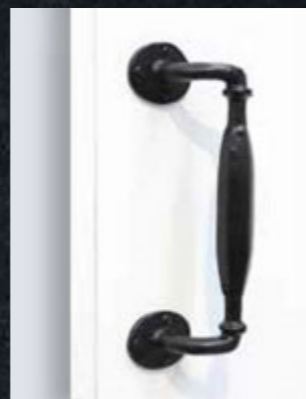

E I BARN HOUSE HANDLE 225mm