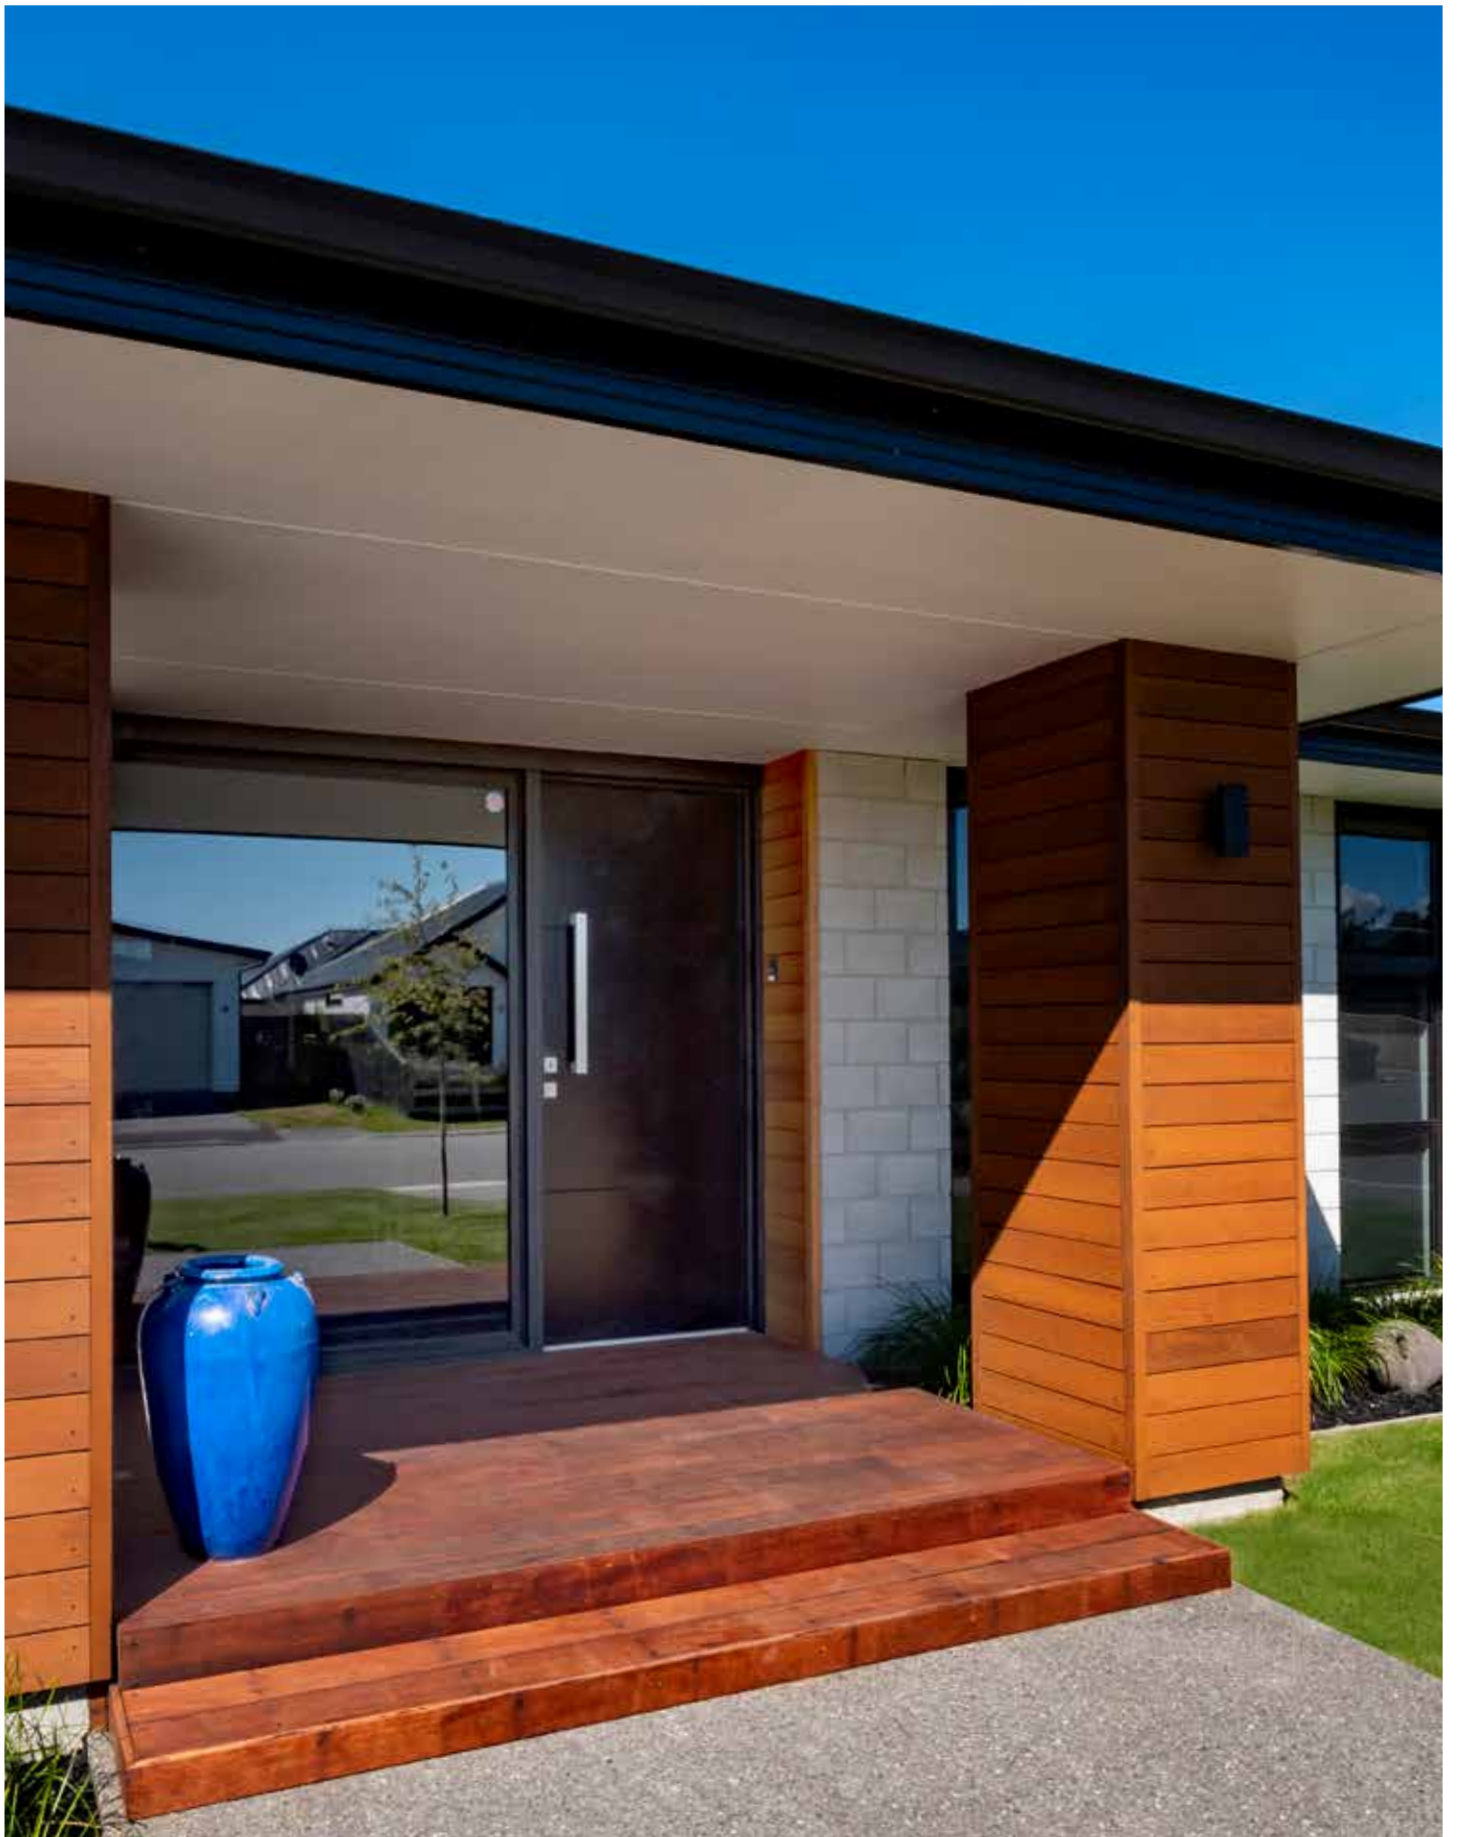

NEW ZEALAND | 0800 10 10 28
sales@parkwooddoors.co.nz
parkwooddoors.co.nz

AUSTRALIA | 1800 681 586
sales@parkwooddoors.com.au
parkwooddoors.com.au