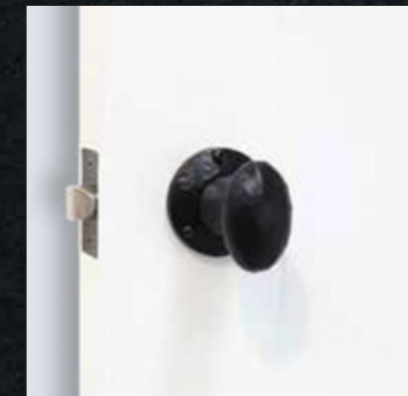

I S RECESS HANDLE 260mm

I S RECESS OFFSET HANDLE 180mm

I S ROUND PULL WITH FLUSH HANDLE 300mm

I S SQUARE PULL WITH FLUSH HANDLE 300mm

PULL HANDLES WITH FLUSH PULLS

INTERIOR HANDLE SETS

I ROUND KNOB SET

I OVAL KNOB SET

→ HANDLE SET

→ 60mm LATCH

SCAN THE QR CODE AND TAKE A LOOK AT THE FORGE RANGE ON OUR WEBSITE

BARN

I S TEAR DROP SLIDING DOOR LOCK

LEMAAR INTERIOR

CODE:
E ENTRANCE
I INTERIOR
S SLIDING

Lemaar styled interior handles, door stops and privacy handles.