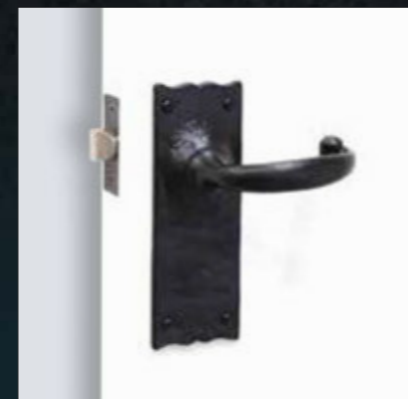

I TUDOR LEVER SET