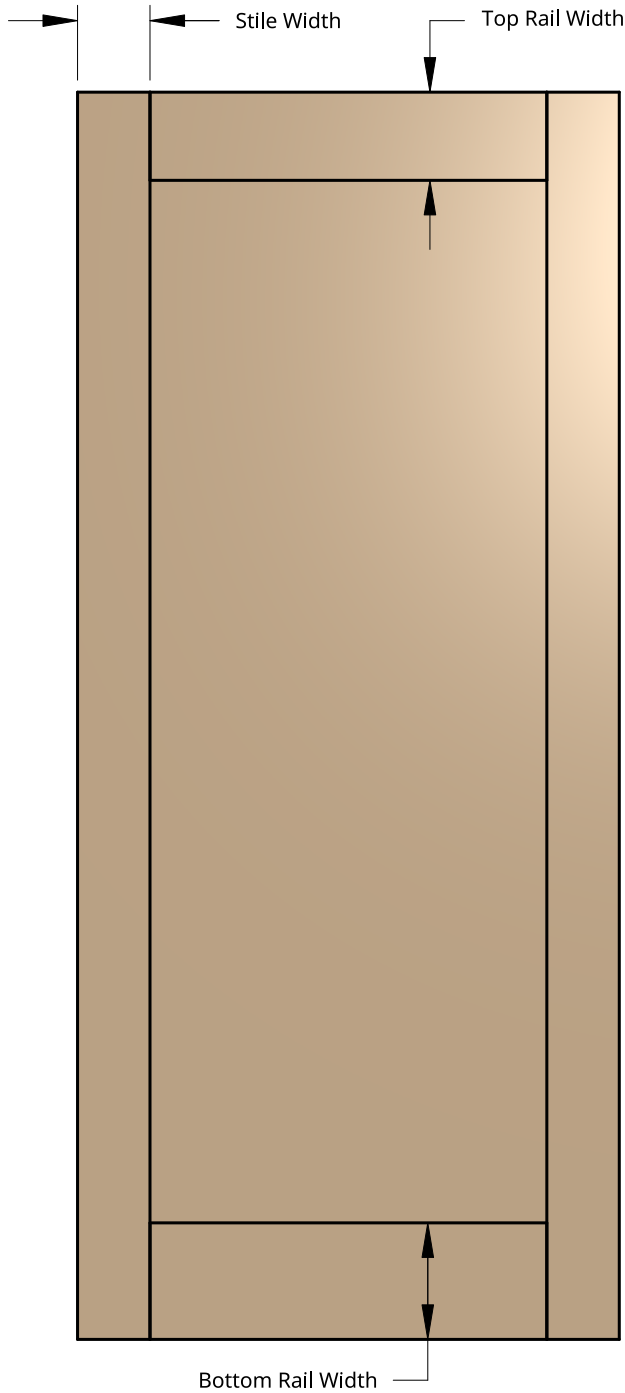

**NEW ZEALAND** | 0800 10 10 28  
 sales@parkwooddoors.co.nz  
 parkwooddoors.co.nz

**AUSTRALIA** | 1800 681 586  
 sales@parkwooddoors.com.au  
 parkwooddoors.com.au

<b>Standard Component Sizes</b>			
	<b>Min</b>	<b>Max</b>	<b>Customizable</b>
<b>Stile Width</b>	115		yes
<b>Bottom Rail Width</b>	185		yes
<b>Top Rail Width</b>	140		yes
<b>Door Thickness</b>	38		yes

Product Description:			
<b>INTERIOR SHAKER 41</b>			
Product Code:	TISH41	Date:	08/29/2023
Material:		Units:	MILLIMETER