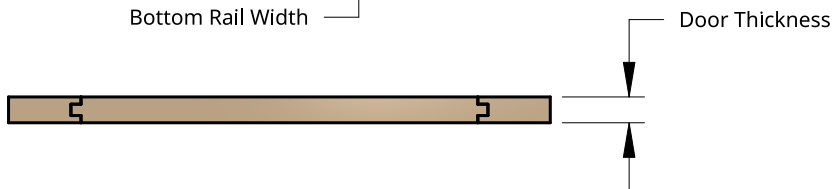

**NEW ZEALAND** | 0800 10 10 28  
 sales@parkwooddoors.co.nz  
 parkwooddoors.co.nz

**AUSTRALIA** | 1800 681 586  
 sales@parkwooddoors.com.au  
 parkwooddoors.com.au

<b>Standard Component Sizes</b>			
	<b>Min</b>	<b>Max</b>	<b>Customizable</b>
<b>Stile Width</b>	115		yes
<b>Bottom Rail Width</b>	185		yes
<b>Top Rail Width</b>	140		yes
<b>Door Thickness</b>	38		yes

Product Description:			
<b>INTERIOR SHAKER 41</b>			
Product Code:	TISH41	Date:	08/29/2023
Material:		Units:	MILLIMETER