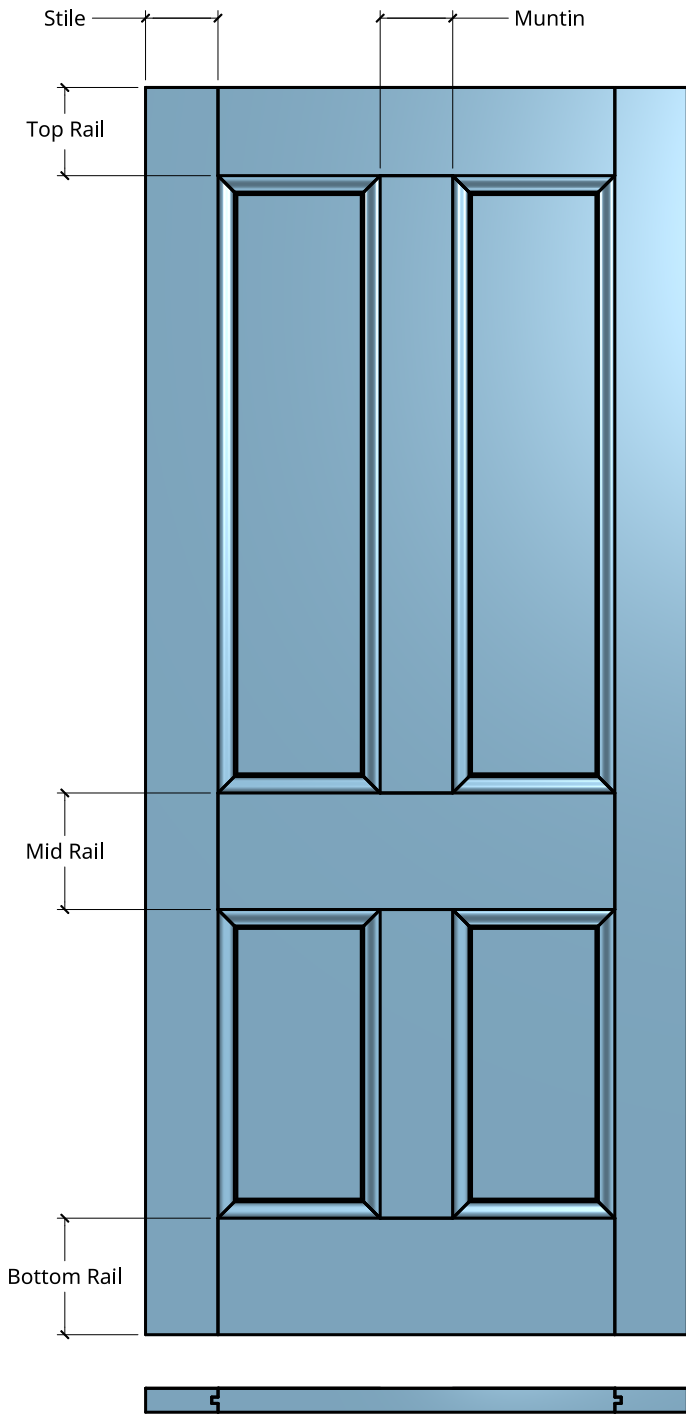

NEW ZEALAND | 0800 10 10 28
 sales@parkwooddoors.co.nz
 parkwooddoors.co.nz

AUSTRALIA | 1800 681 586
 sales@parkwooddoors.com.au
 parkwooddoors.com.au

Standard Component Sizes			
	Overall	Face	Customizable
Stile Width (below 910)	115		yes
Stile Width (above 910)	140		yes
Top Rail Width	140		yes
Mid Rail Width	185		yes
Bottom Rail Width	185		yes
Muntin Width	115		yes
Mid Rail Height (Top)	860		yes

Product Description:			
VILLA 4			
Product Code:	VIL4	Date:	23/08/2021
Material:	TIMBER	Units:	MILLIMETER