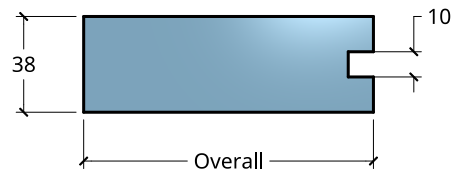

NEW ZEALAND | 0800 10 10 28
 sales@parkwooddoors.co.nz
 parkwooddoors.co.nz

AUSTRALIA | 1800 681 586
 sales@parkwooddoors.com.au
 parkwooddoors.com.au

Standard Component Sizes			
	Overall	Face	Customizable
Stile Width (below 910)	115		yes
Stile Width (above 910)	140		yes
Top Rail Width	140		yes
Mid Rail Width	185		yes
Bottom Rail Width	185		yes
Muntin Width	115		yes
Mid Rail Height (Top)	860		yes

Product Description:			
VILLA 4			
Product Code:	VIL4	Date:	23/08/2021
Material:	TIMBER	Units:	MILLIMETER