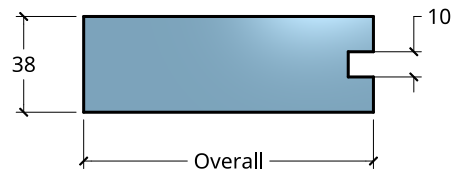

NEW ZEALAND | 0800 10 10 28
 sales@parkwooddoors.co.nz
 parkwooddoors.co.nz

AUSTRALIA | 1800 681 586
 sales@parkwooddoors.com.au
 parkwooddoors.com.au

Standard Component Sizes			
	Overall	Face	Customizable
Stile Width (below 910)	115		yes
Stile Width (above 910)	140		yes
Top Rail Width	140		yes
Mid Rail Width	185		yes
Bottom Rail Width	185		yes
Mid Rail Height (Top)	860		yes

Product Description:			
VICTORIAN 2			
Product Code:	VIC2	Date:	23/08/2021
Material:	TIMBER	Units:	MILLIMETER