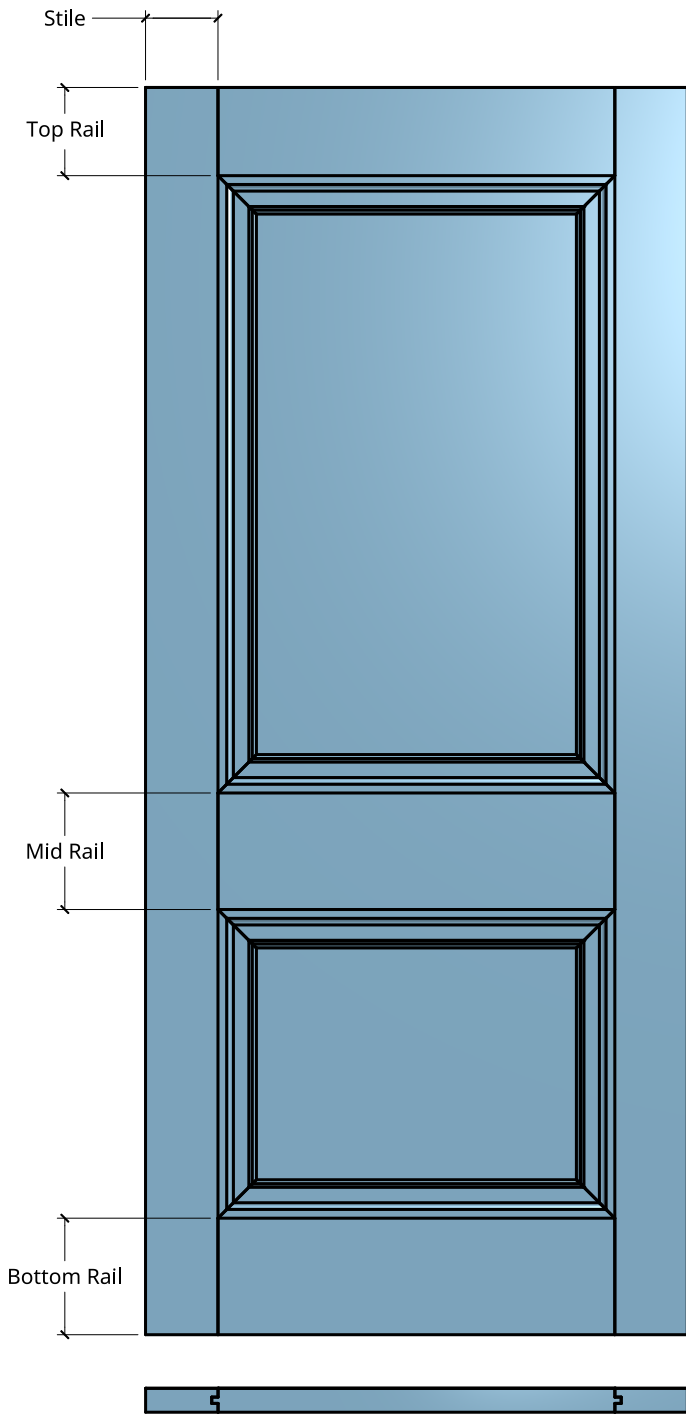

NEW ZEALAND | 0800 10 10 28
 sales@parkwooddoors.co.nz
 parkwooddoors.co.nz

AUSTRALIA | 1800 681 586
 sales@parkwooddoors.com.au
 parkwooddoors.com.au

Standard Component Sizes			
	Overall	Face	Customizable
Stile Width (below 910)	115		yes
Stile Width (above 910)	140		yes
Top Rail Width	140		yes
Mid Rail Width	185		yes
Bottom Rail Width	185		yes
Mid Rail Height (Top)	860		yes

Product Description:			
VICTORIAN 2			
Product Code:	VIC2	Date:	23/08/2021
Material:	TIMBER	Units:	MILLIMETER