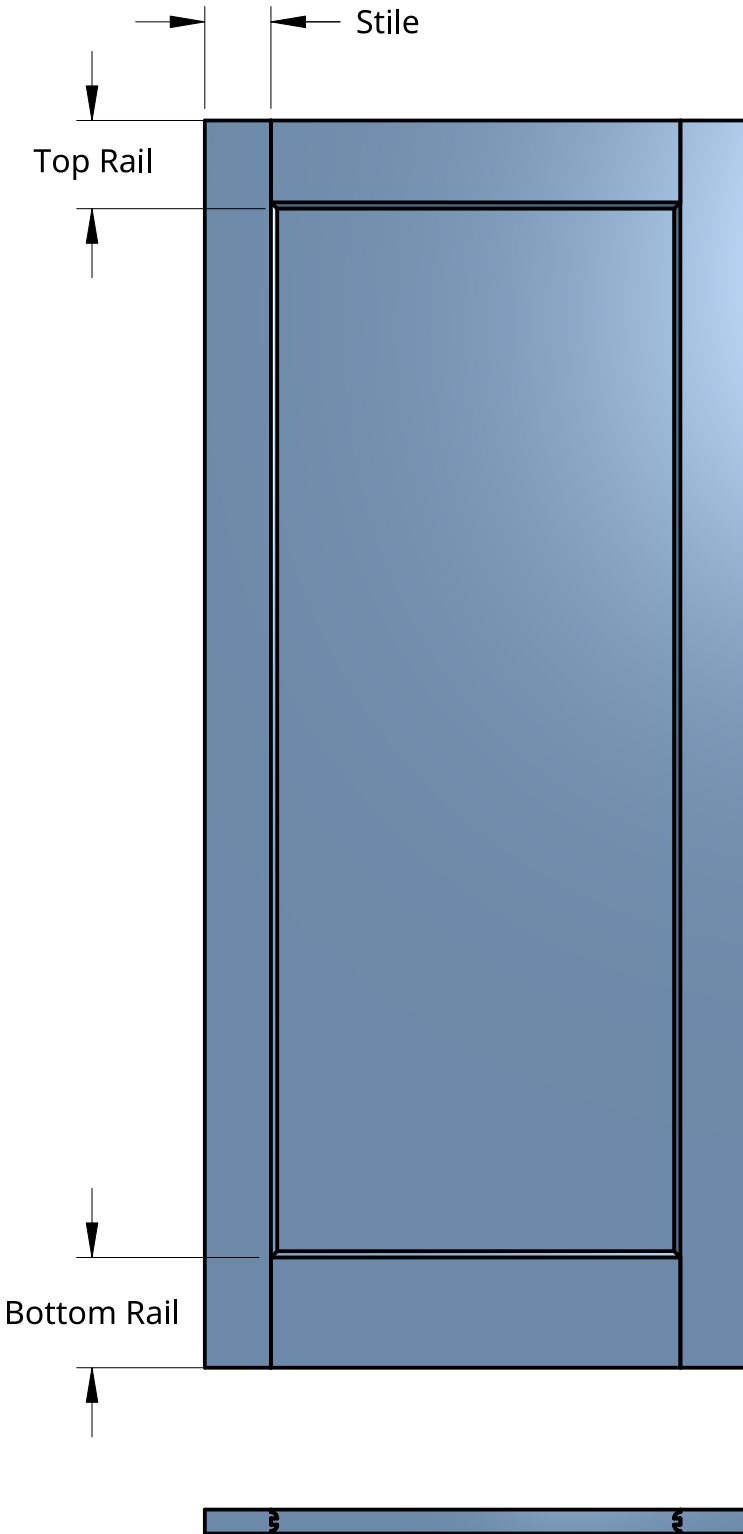

NEW ZEALAND | 0800 10 10 28
 sales@parkwooddoors.co.nz
 parkwooddoors.co.nz

AUSTRALIA | 1800 681 586
 sales@parkwooddoors.com.au
 parkwooddoors.com.au

Standard Component Sizes			
	Overall	Face	Customizable
Stile Width (Below 910)	115	105	yes
Stile Width (Above 910)	140	130	yes
Top Rail Width	140	130	yes
Bottom Rail Width	185	175	yes

Product Description:			
TRADITIONAL 1			
Product Code:	TRAD1	Date:	06/16/2024
Material:	TIMBER	Units:	MILLIMETER