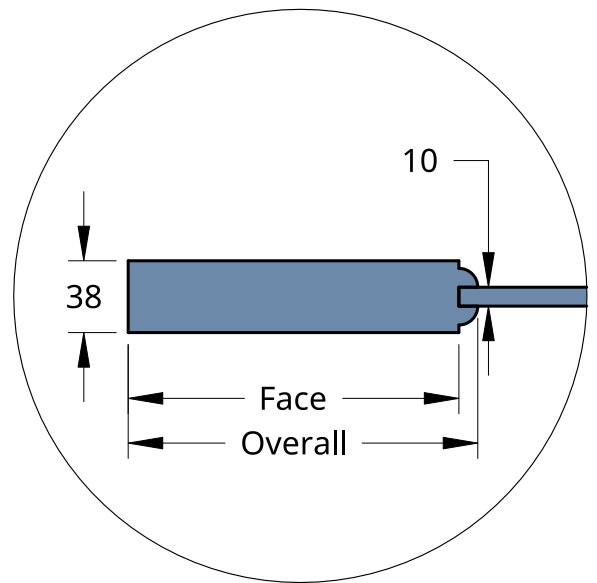

NEW ZEALAND | 0800 10 10 28
 sales@parkwooddoors.co.nz
 parkwooddoors.co.nz

AUSTRALIA | 1800 681 586
 sales@parkwooddoors.com.au
 parkwooddoors.com.au

Standard Component Sizes			
	Overall	Face	Customizable
Stile Width (Below 910)	115	105	yes
Stile Width (Above 910)	140	130	yes
Top Rail Width	140	130	yes
Bottom Rail Width	185	175	yes

Product Description:			
TRADITIONAL 1			
Product Code:	TRAD1	Date:	06/16/2024
Material:	TIMBER	Units:	MILLIMETER