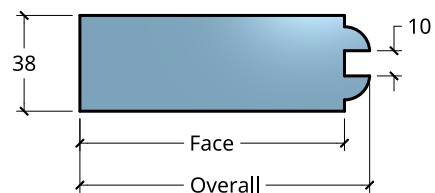

Standard Component Sizes			
	Overall	Face	Customizable
Stile Width (below 910)	115	105	yes
Stile Width (above 910)	140	130	yes
Top Rail Width	140	130	yes
Mid Rail Width	185	165	yes
Bottom Rail Width	185	175	yes
Muntin Width	115	105	yes
Mid Rail Height (Top)	860	850	yes
Glass Rebate Depth	24		no
Glass Rebate Width	10		no

- No double glazing option for this product

Product Description:			
TRAD4OT			
Product Code:	TRAD4OT	Date:	23/08/2021
Material:	TIMBER	Units:	MILLIMETER