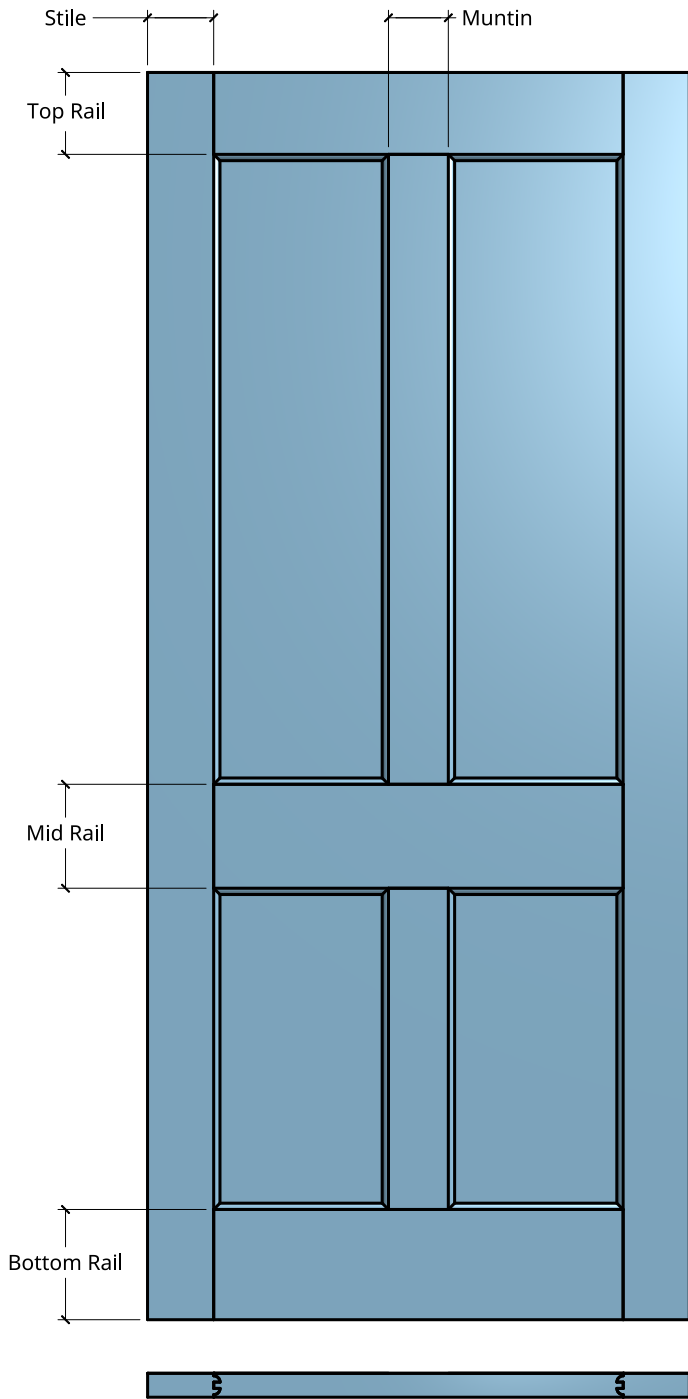

NEW ZEALAND | 0800 10 10 28
 sales@parkwooddoors.co.nz
 parkwooddoors.co.nz

AUSTRALIA | 1800 681 586
 sales@parkwooddoors.com.au
 parkwooddoors.com.au

Standard Component Sizes			
	Overall	Face	Customizable
Stile Width (below 910)	115	105	yes
Stile Width (above 910)	140	130	yes
Top Rail Width	140	130	yes
Mid Rail Width	185	165	yes
Bottom Rail Width	185	175	yes
Muntin Width	115	105	yes
Mid Rail Height (Top)	860	850	yes

Product Description:			
TRADITIONAL 4			
Product Code:	TRAD4	Date:	23/08/2021
Material:	TIMBER	Units:	MILLIMETER