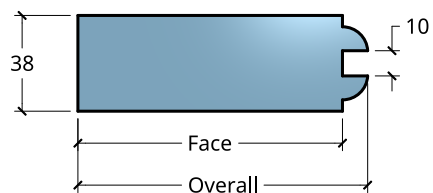

NEW ZEALAND | 0800 10 10 28
 sales@parkwooddoors.co.nz
 parkwooddoors.co.nz

AUSTRALIA | 1800 681 586
 sales@parkwooddoors.com.au
 parkwooddoors.com.au

Standard Component Sizes			
	Overall	Face	Customizable
Stile Width (below 910)	115	105	yes
Stile Width (above 910)	140	130	yes
Top Rail Width	140	130	yes
Mid Rail Width	185	165	yes
Bottom Rail Width	185	175	yes
Muntin Width	115	105	yes
Mid Rail Height (Top)	860	850	yes

Product Description:			
TRADITIONAL 4			
Product Code:	TRAD4	Date:	23/08/2021
Material:	TIMBER	Units:	MILLIMETER