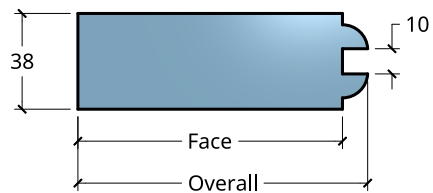

**NEW ZEALAND** | 0800 10 10 28  
 sales@parkwooddoors.co.nz  
 parkwooddoors.co.nz

**AUSTRALIA** | 1800 681 586  
 sales@parkwooddoors.com.au  
 parkwooddoors.com.au

<b>Standard Component Sizes</b>			
	<b>Overall</b>	<b>Face</b>	<b>Customizable</b>
<b>Stile Width (below 910)</b>	115	105	yes
<b>Stile Width (above 910)</b>	140	130	yes
<b>Top Rail Width</b>	140	130	yes
<b>Mid Rail Width</b>	185	165	yes
<b>Bottom Rail Width</b>	185	175	yes
<b>Mid Rail Height (Top)</b>	860	850	yes

Product Description:			
<b>TRADITIONAL 2</b>			
Product Code:	TRAD2	Date:	23/08/2021
Material:	TIMBER	Units:	MILLIMETER