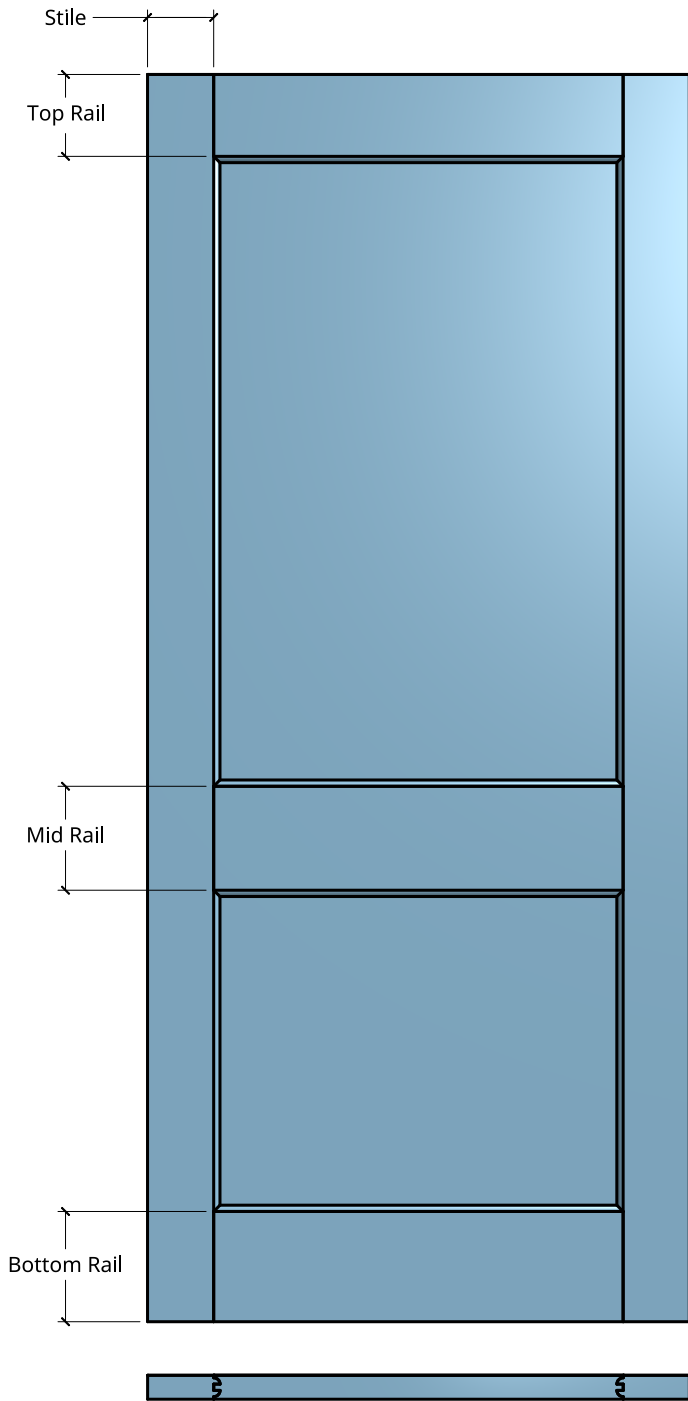

**NEW ZEALAND** | 0800 10 10 28  
 sales@parkwooddoors.co.nz  
 parkwooddoors.co.nz

**AUSTRALIA** | 1800 681 586  
 sales@parkwooddoors.com.au  
 parkwooddoors.com.au

<b>Standard Component Sizes</b>			
	<b>Overall</b>	<b>Face</b>	<b>Customizable</b>
<b>Stile Width (below 910)</b>	115	105	yes
<b>Stile Width (above 910)</b>	140	130	yes
<b>Top Rail Width</b>	140	130	yes
<b>Mid Rail Width</b>	185	165	yes
<b>Bottom Rail Width</b>	185	175	yes
<b>Mid Rail Height (Top)</b>	860	850	yes

Product Description:			
<b>TRADITIONAL 2</b>			
Product Code:	TRAD2	Date:	23/08/2021
Material:	TIMBER	Units:	MILLIMETER