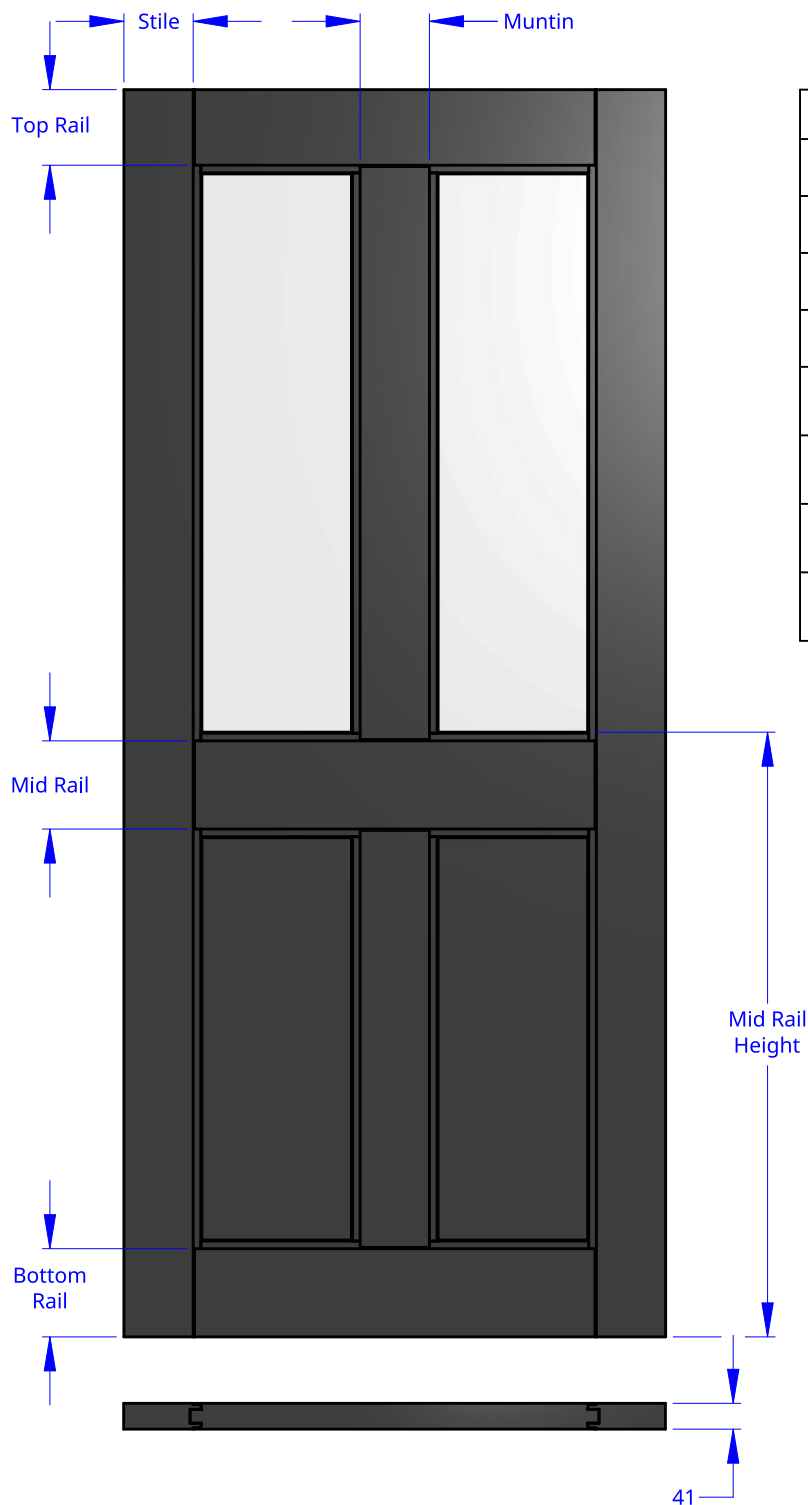

NEW ZEALAND | 0800 10 10 28
 sales@parkwooddoors.co.nz
 parkwooddoors.co.nz

AUSTRALIA | 1800 681 586
 sales@parkwooddoors.com.au
 parkwooddoors.com.au

Standard Component Sizes		
	Face	Customizable
Stile Width	110	no
Top Rail Width	120	no
Mid Rail Width	140	no
Bottom Rail Width	140	no
Muntin Width	110	no
Mid Rail Height	960	yes
Glazing	18mm IGU Only	

Product Description:			
THERMTEK 4P O/T			
Product Code:	ALTH4POT	Date:	23/08/2021
Material:	ALUMINIUM	Units:	MILLIMETER