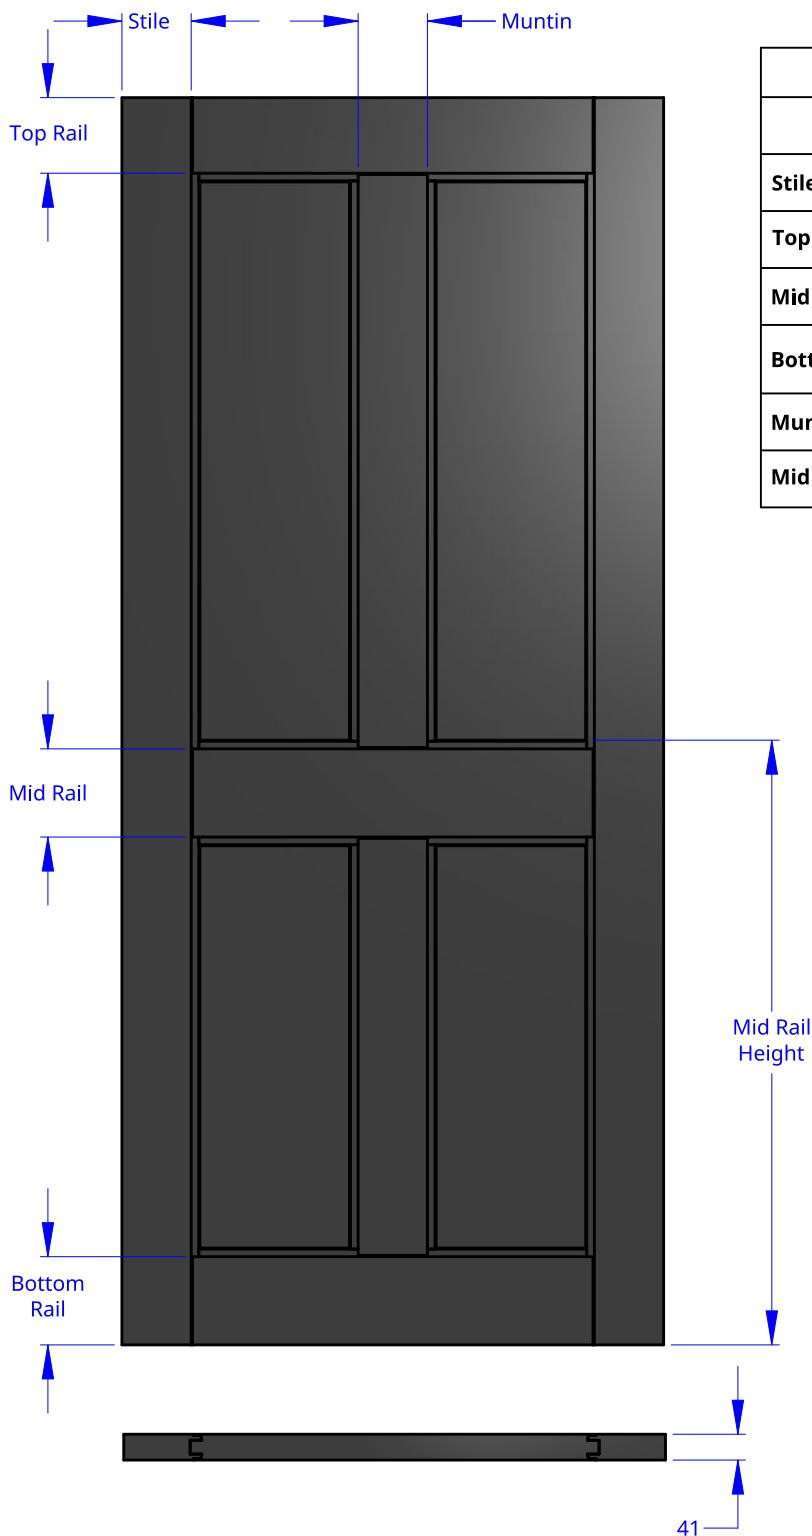

NEW ZEALAND | 0800 10 10 28
 sales@parkwooddoors.co.nz
 parkwooddoors.co.nz

AUSTRALIA | 1800 681 586
 sales@parkwooddoors.com.au
 parkwooddoors.com.au

Standard Component Sizes

	Face	Customizable
Stile Width	110	no
Top Rail Width	120	no
Mid Rail Width	140	no
Bottom Rail Width	140	no
Muntin Width	110	no
Mid Rail Height	960	yes

Product Description:			
THERMTEK 4P			
Product Code:	ALH4P	Date:	23/08/2021
Material:	ALUMINIUM	Units:	MILLIMETER