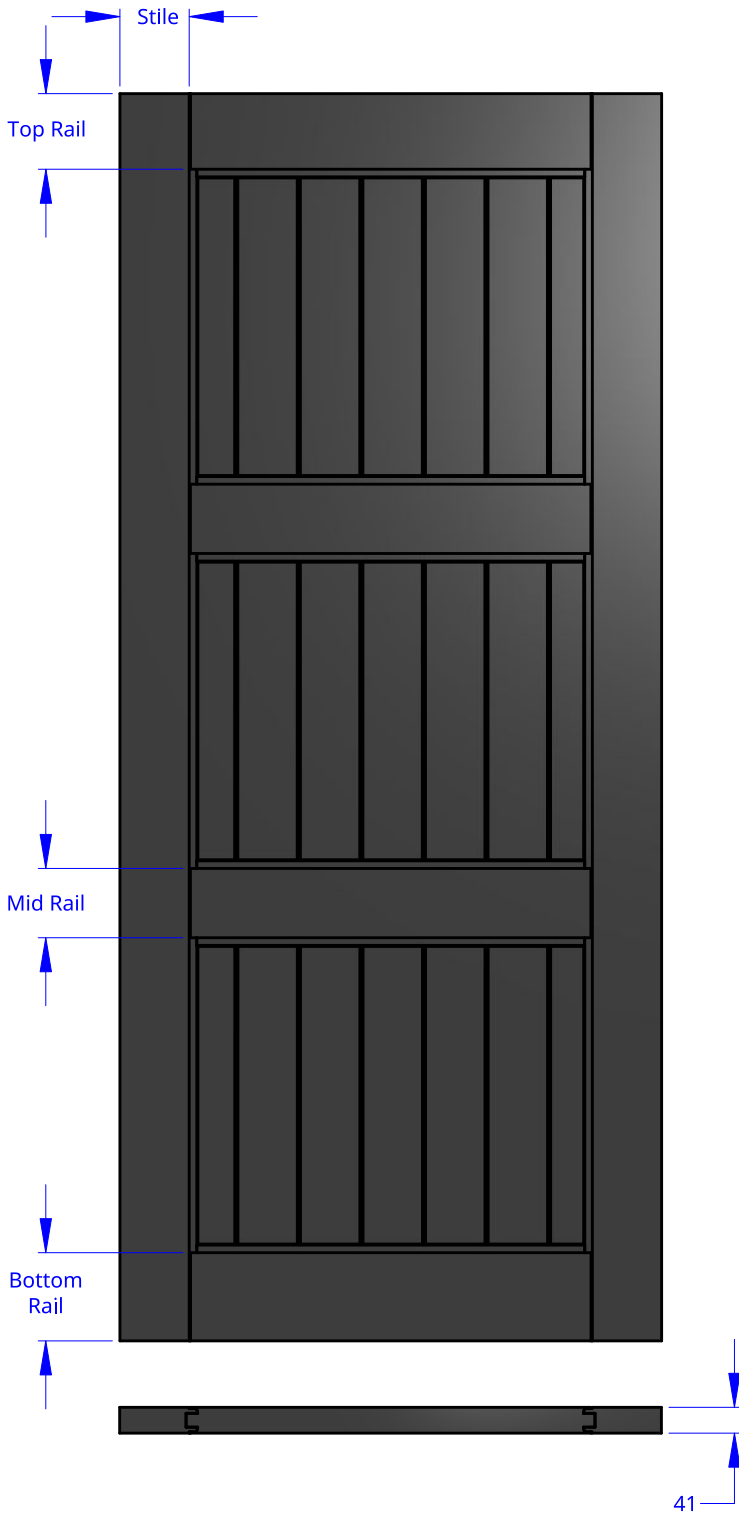

**NEW ZEALAND** | 0800 10 10 28  
 sales@parkwooddoors.co.nz  
 parkwooddoors.co.nz

**AUSTRALIA** | 1800 681 586  
 sales@parkwooddoors.com.au  
 parkwooddoors.com.au

<i>Standard Component Sizes</i>		
	Face	Customizable
<b>Stile Width</b>	110	no
<b>Top Rail Width</b>	120	no
<b>Mid Rail Width</b>	110	no
<b>Bottom Rail Width</b>	140	no

Product Description:			
<b>THERMTEK 44T</b>			
Product Code:	ALTH44T	Date:	23/08/2021
Material:	ALUMINIUM	Units:	MILLIMETER