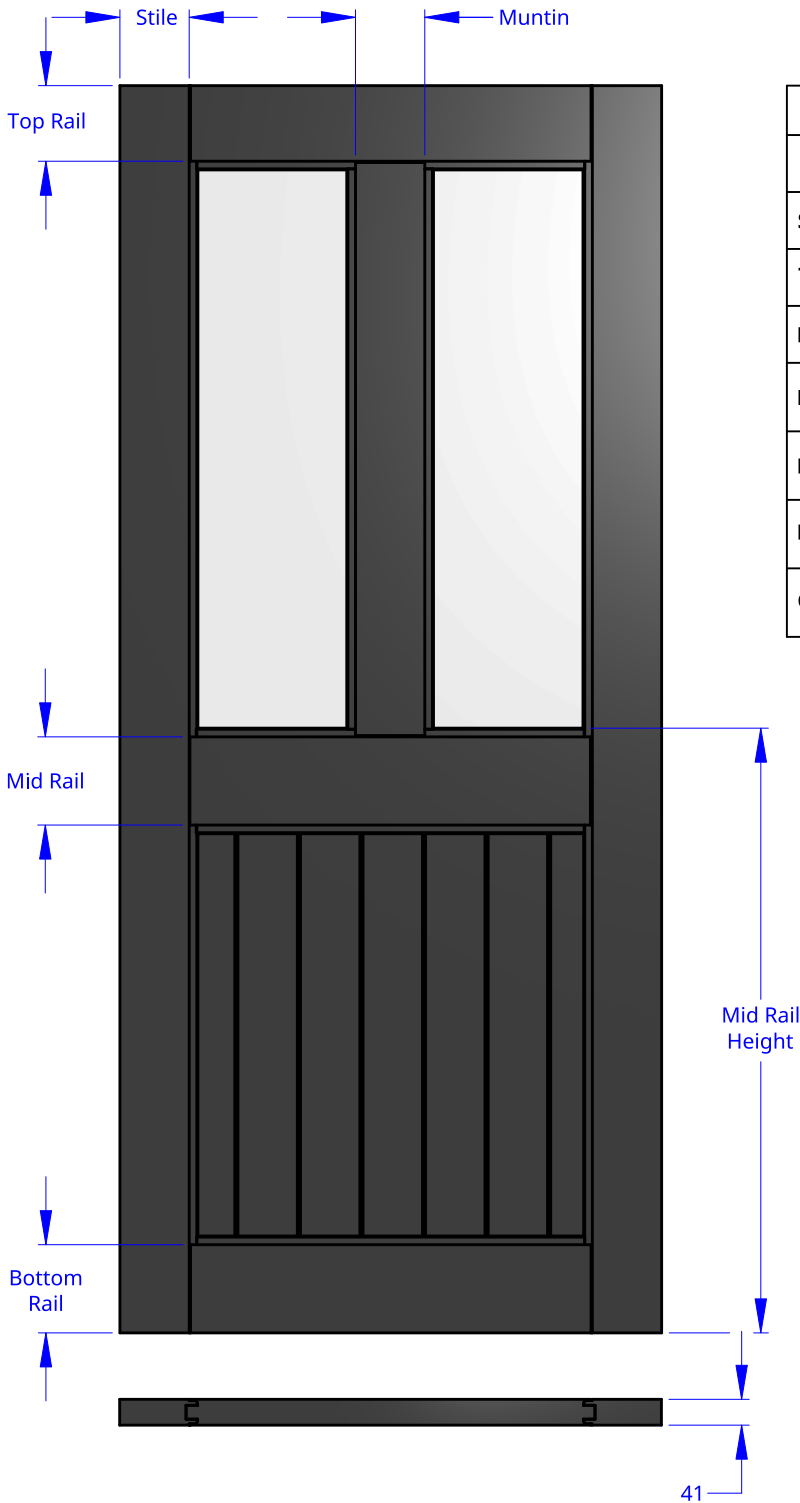

NEW ZEALAND | 0800 10 10 28
 sales@parkwooddoors.co.nz
 parkwooddoors.co.nz

AUSTRALIA | 1800 681 586
 sales@parkwooddoors.com.au
 parkwooddoors.com.au

Standard Component Sizes

	Face	Customizable
Stile Width	110	no
Top Rail Width	120	no
Mid Rail Width	140	no
Bottom Rail Width	140	no
Muntin Width	110	no
Mid Rail Height (to Top)	960	yes
Glazing	18mm IGU Only	

Product Description:

THERMTEK 43T O/T

Product Code:	ALTH43TOT	Date:	23/08/2021
Material:	ALUMINIUM	Units:	MILLIMETER