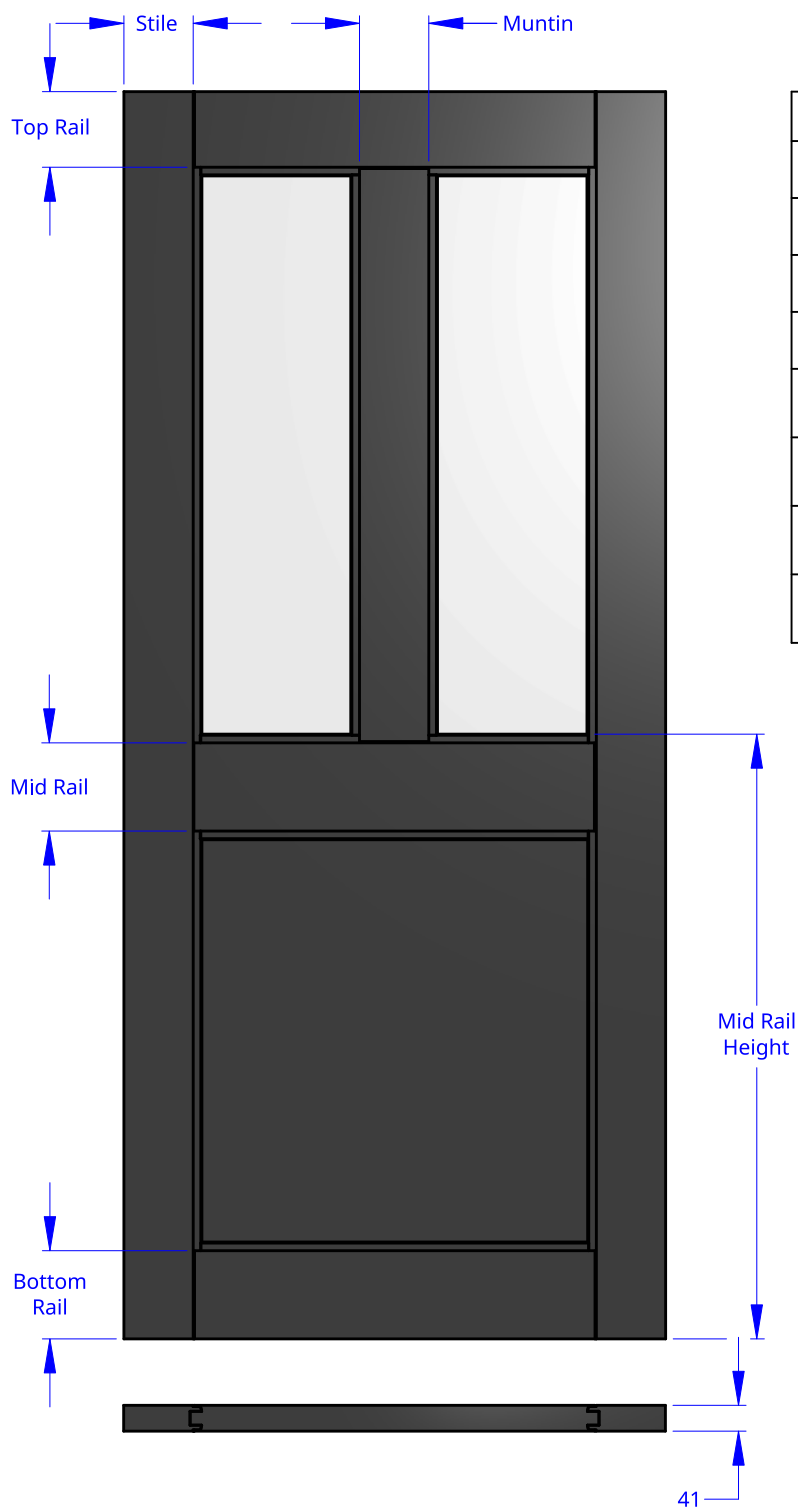

NEW ZEALAND | 0800 10 10 28

sales@parkwooddoors.co.nz

parkwooddoors.co.nz

AUSTRALIA | 1800 681 586

sales@parkwooddoors.com.au

parkwooddoors.com.au

Standard Component Sizes

	Face	Customizable
Stile Width	110	no
Top Rail Width	120	no
Mid Rail Width	140	no
Bottom Rail Width	140	no
Muntin Width	110	no
Mid Rail Height (to Top)	960	yes
Glazing	18mm IGU Only	

Product Description:

THERMTEK 43P O/T

Product Code:	ALTH43POT	Date:	23/08/2021
Material:	ALUMINIUM	Units:	MILLIMETER