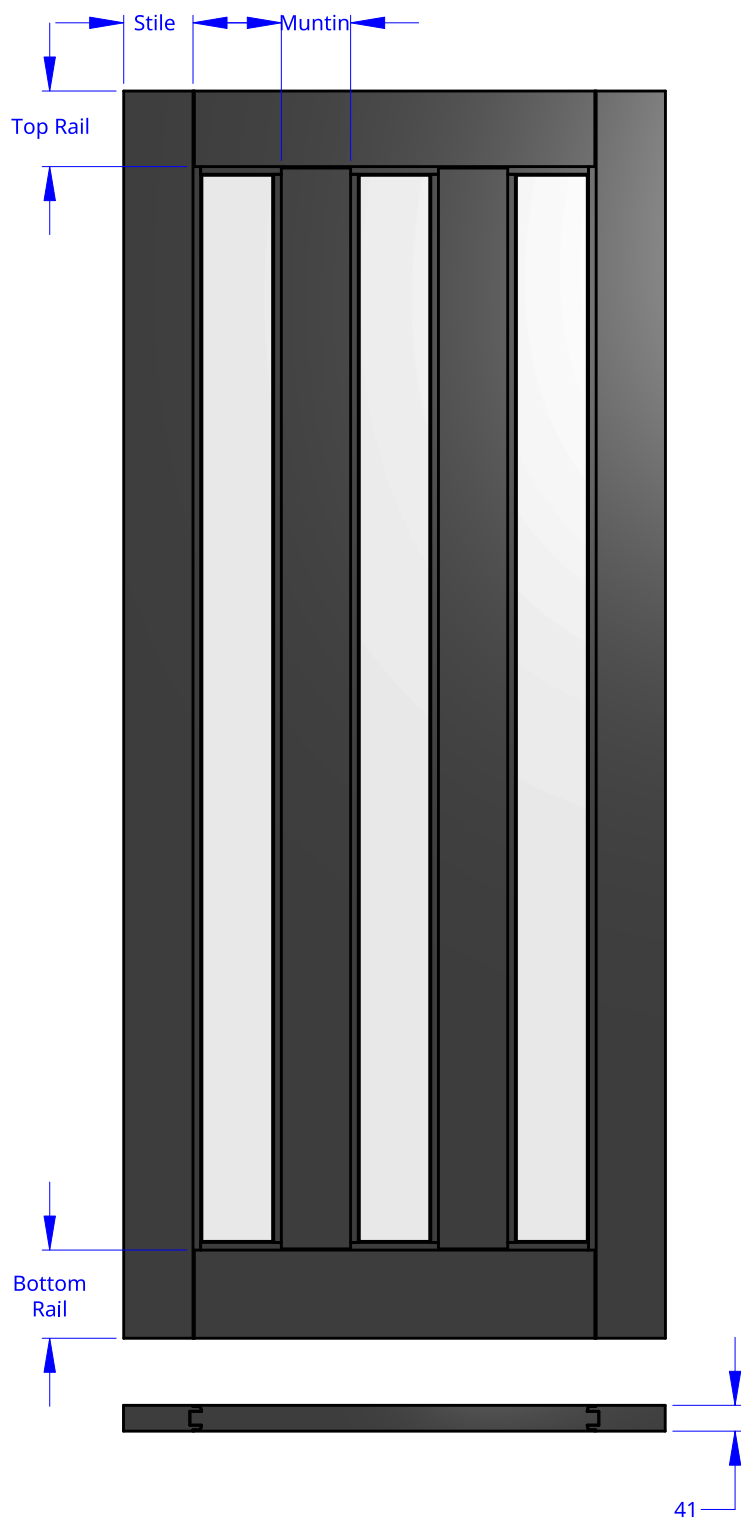

NEW ZEALAND | 0800 10 10 28

sales@parkwooddoors.co.nz

parkwooddoors.co.nz

AUSTRALIA | 1800 681 586

sales@parkwooddoors.com.au

parkwooddoors.com.au

Standard Component Sizes

	Face	Customizable
Stile Width	110	no
Top Rail Width	120	no
Bottom Rail Width	140	no
Muntin Width	110	no
Glazing	18mm IGU only	

Product Description:

THERMTEK 3L

Product Code:	ALTH3L	Date:	23/08/2021
Material:	ALUMINIUM	Units:	MILLIMETER