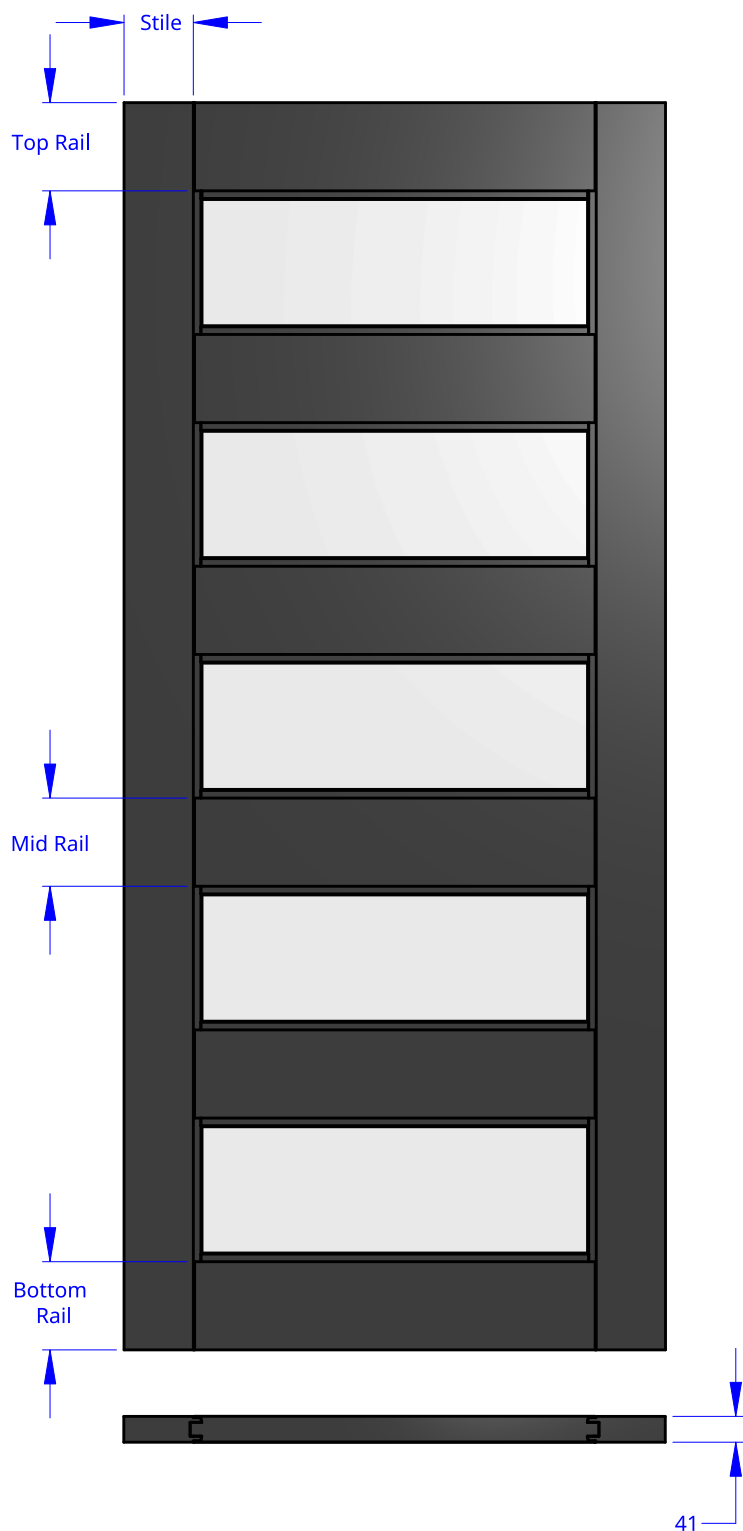

NEW ZEALAND | 0800 10 10 28

sales@parkwooddoors.co.nz

parkwooddoors.co.nz

AUSTRALIA | 1800 681 586

sales@parkwooddoors.com.au

parkwooddoors.com.au

Standard Component Sizes

	Face	Customizable
Stile Width	110	no
Top Rail Width	140	no
Mid Rail Width	140	no
Bottom Rail Width	140	no
Glazing	18mm IGU Only	

Product Description:

THERMTEK 25L

Product Code:	ALTH25L	Date:	23/08/2021
Material:	ALUMINIUM	Units:	MILLIMETER