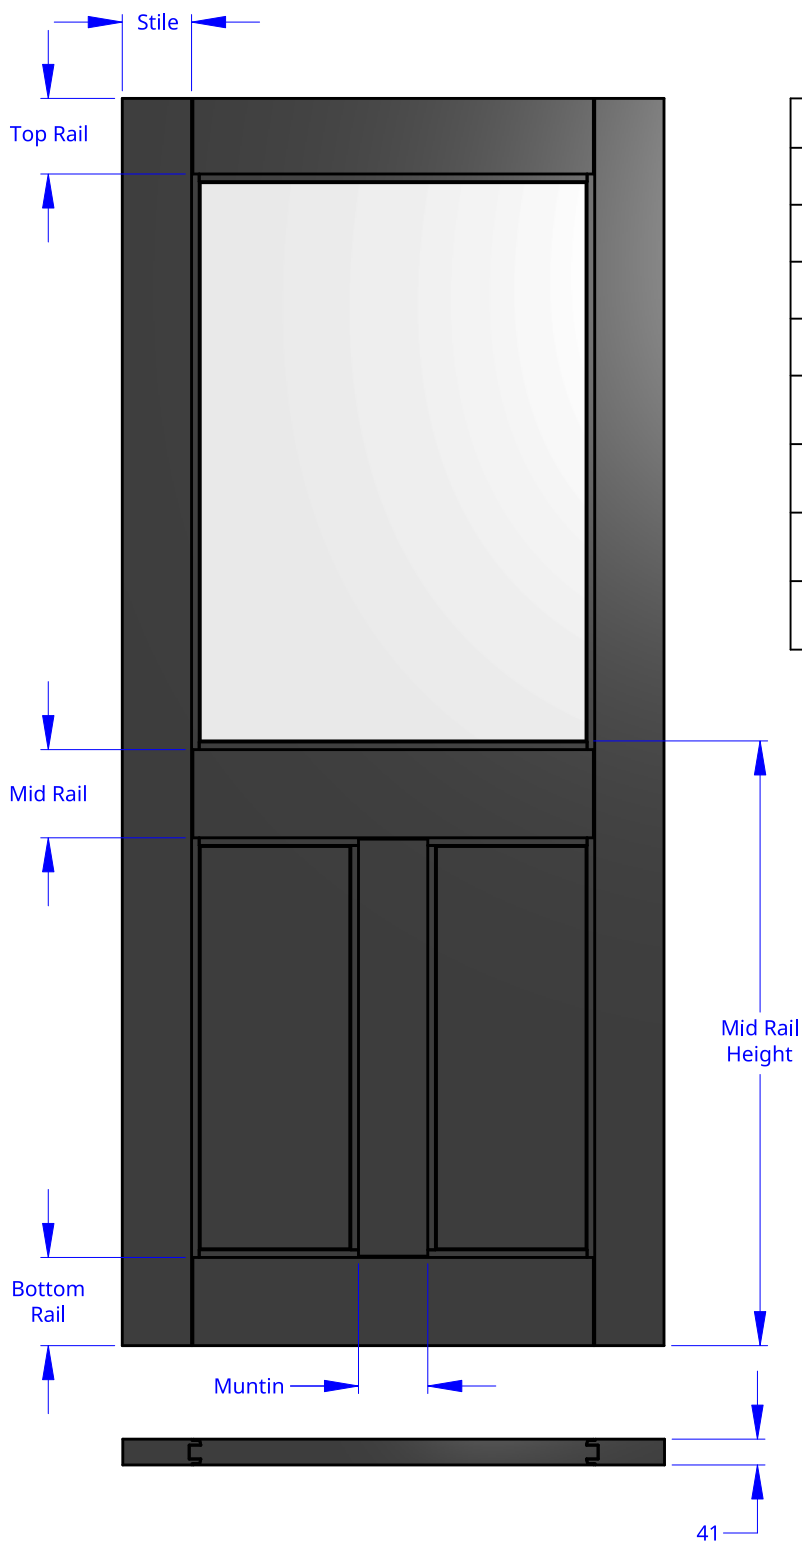

**NEW ZEALAND** | 0800 10 10 28  
 sales@parkwooddoors.co.nz  
 parkwooddoors.co.nz

**AUSTRALIA** | 1800 681 586  
 sales@parkwooddoors.com.au  
 parkwooddoors.com.au

<b>Standard Component Sizes</b>		
	<b>Face</b>	<b>Customizable</b>
<b>Stile Width</b>	110	no
<b>Top Rail Width</b>	120	no
<b>Mid Rail Width</b>	140	no
<b>Bottom Rail Width</b>	140	no
<b>Muntin Width</b>	110	no
<b>Mid Rail Height</b>	960	yes
<b>Glazing</b>	18mm IGU Only	

Product Description:			
<b>THERMTEK 24P O/T</b>			
Product Code:	ALTH24POT	Date:	23/08/2021
Material:	ALUMINIUM	Units:	MILLIMETER