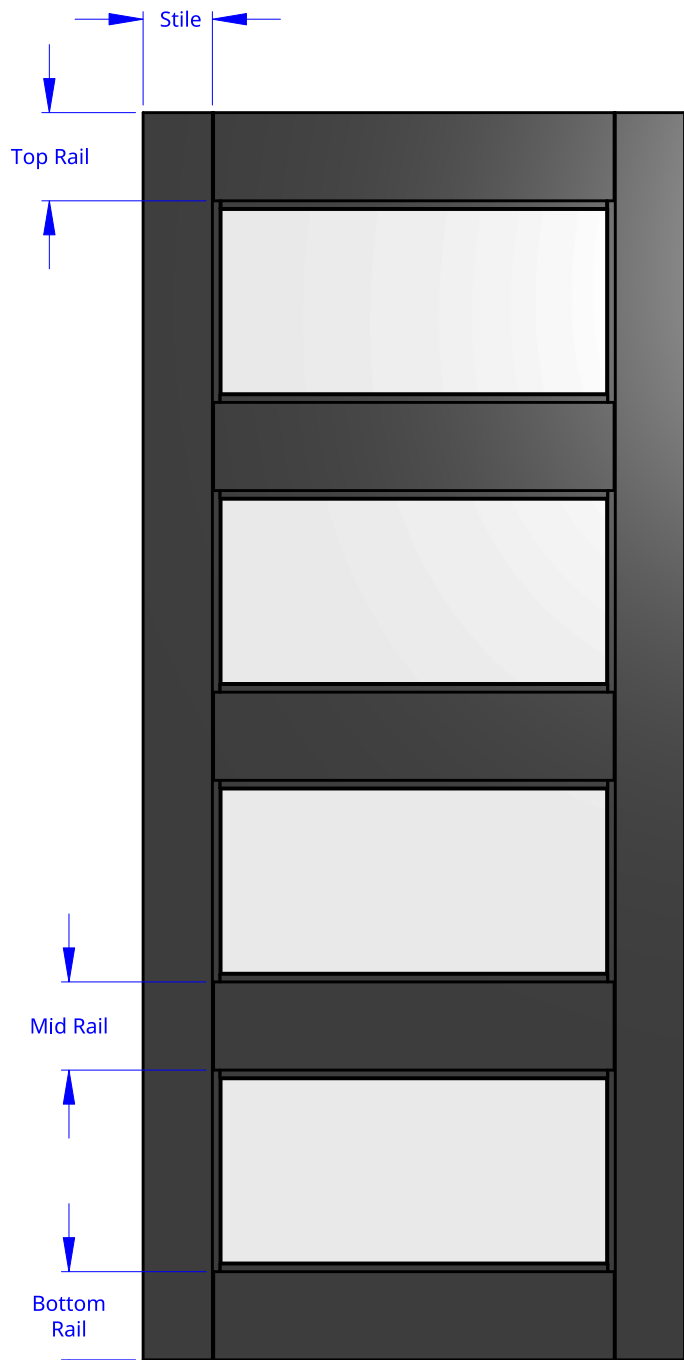

**NEW ZEALAND** | 0800 10 10 28  
 sales@parkwooddoors.co.nz  
 parkwooddoors.co.nz

**AUSTRALIA** | 1800 681 586  
 sales@parkwooddoors.com.au  
 parkwooddoors.com.au

| <i>Standard Component Sizes</i> |               |              |
|---------------------------------|---------------|--------------|
|                                 | Face          | Customizable |
| <b>Stile Width</b>              | 110           | no           |
| <b>Top Rail Width</b>           | 140           | no           |
| <b>Mid Rail Width</b>           | 140           | no           |
| <b>Bottom Rail Width</b>        | 140           | no           |
| <b>Glazing</b>                  | 18mm IGU Only |              |

|                      |           |        |            |
|----------------------|-----------|--------|------------|
| Product Description: |           |        |            |
| THERMTEK 24L         |           |        |            |
| Product Code:        | ALTH24L   | Date:  | 23/08/2021 |
| Material:            | ALUMINIUM | Units: | MILLIMETER |