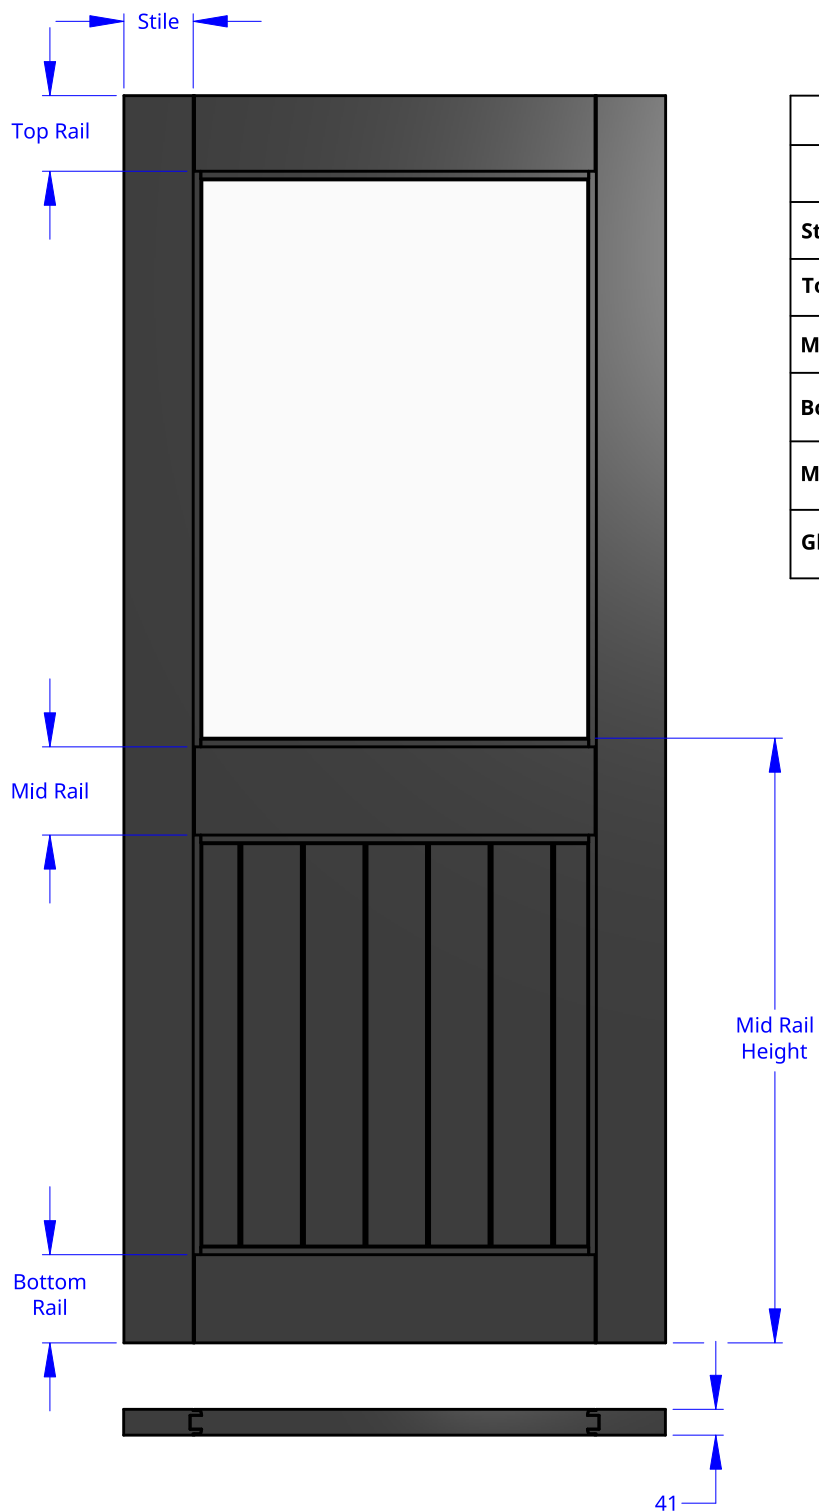

**NEW ZEALAND** | 0800 10 10 28

sales@parkwooddoors.co.nz  
parkwooddoors.co.nz

**AUSTRALIA** | 1800 681 586

sales@parkwooddoors.com.au  
parkwooddoors.com.au

**Standard Component Sizes**

	Face	Customizable
<b>Stile Width</b>	110	no
<b>Top Rail Width</b>	120	no
<b>Mid Rail Width</b>	140	no
<b>Bottom Rail Width</b>	140	no
<b>Mid Rail Height</b>	960	yes
<b>Glazing</b>	18mm IGU Only	

Product Description:

**THERMTEK 22T O/T**

Product Code:	ALTH22TOT	Date:	23/08/2021
Material:	ALUMINIUM	Units:	MILLIMETER