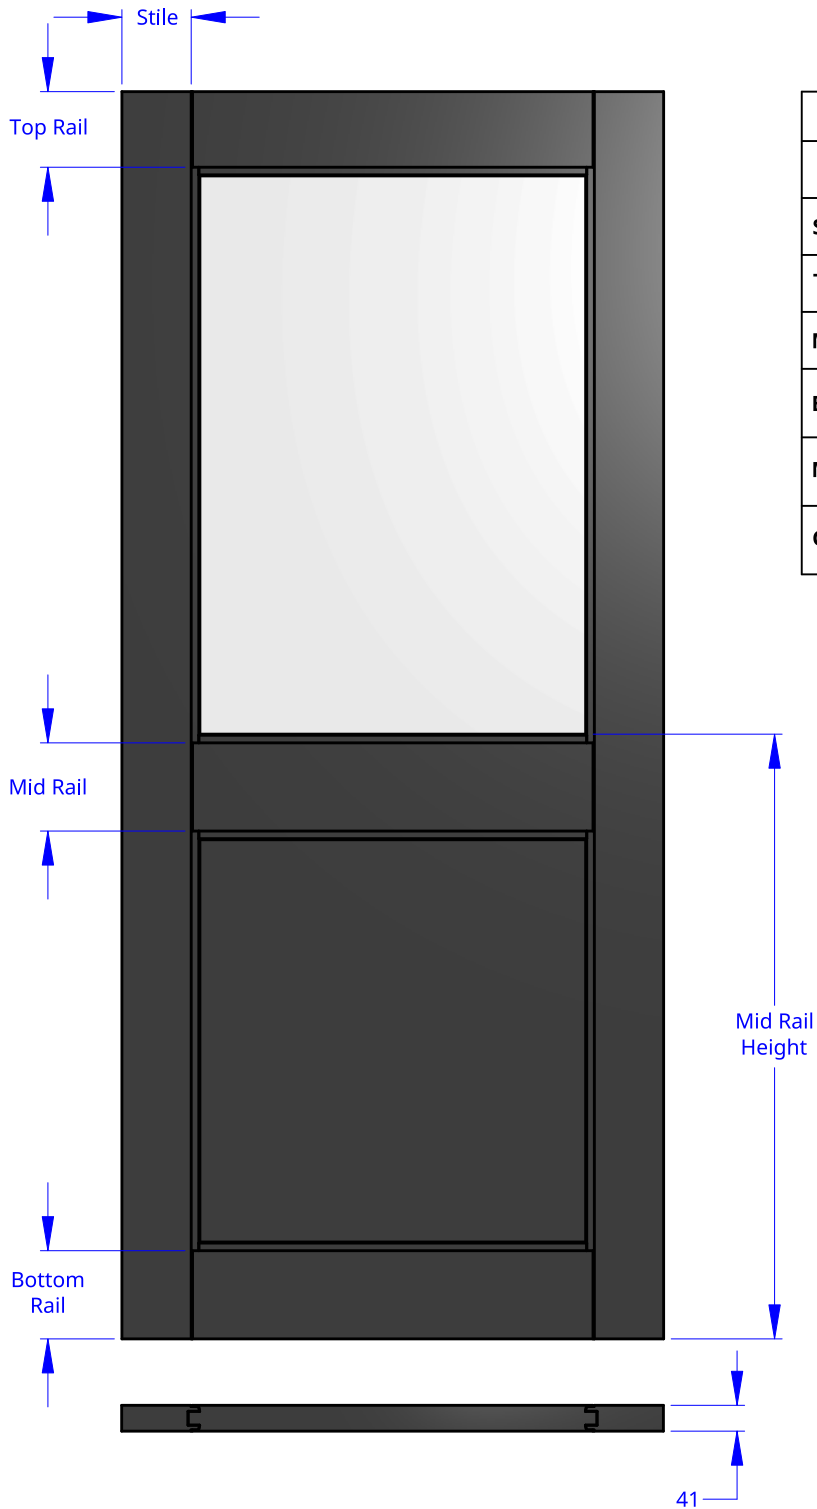

NEW ZEALAND | 0800 10 10 28
 sales@parkwooddoors.co.nz
 parkwooddoors.co.nz

AUSTRALIA | 1800 681 586
 sales@parkwooddoors.com.au
 parkwooddoors.com.au

<i>Standard Component Sizes</i>		
	Face	Customizable
Stile Width	110	no
Top Rail Width	120	no
Mid Rail Width	140	no
Bottom Rail Width	140	no
Mid Rail Height	960	yes
Glazing	18mm IGU Only	

Product Description:			
THERMTEK 22P O/T			
Product Code:	ALTH22POT	Date:	23/08/2021
Material:	ALUMINIUM	Units:	MILLIMETER