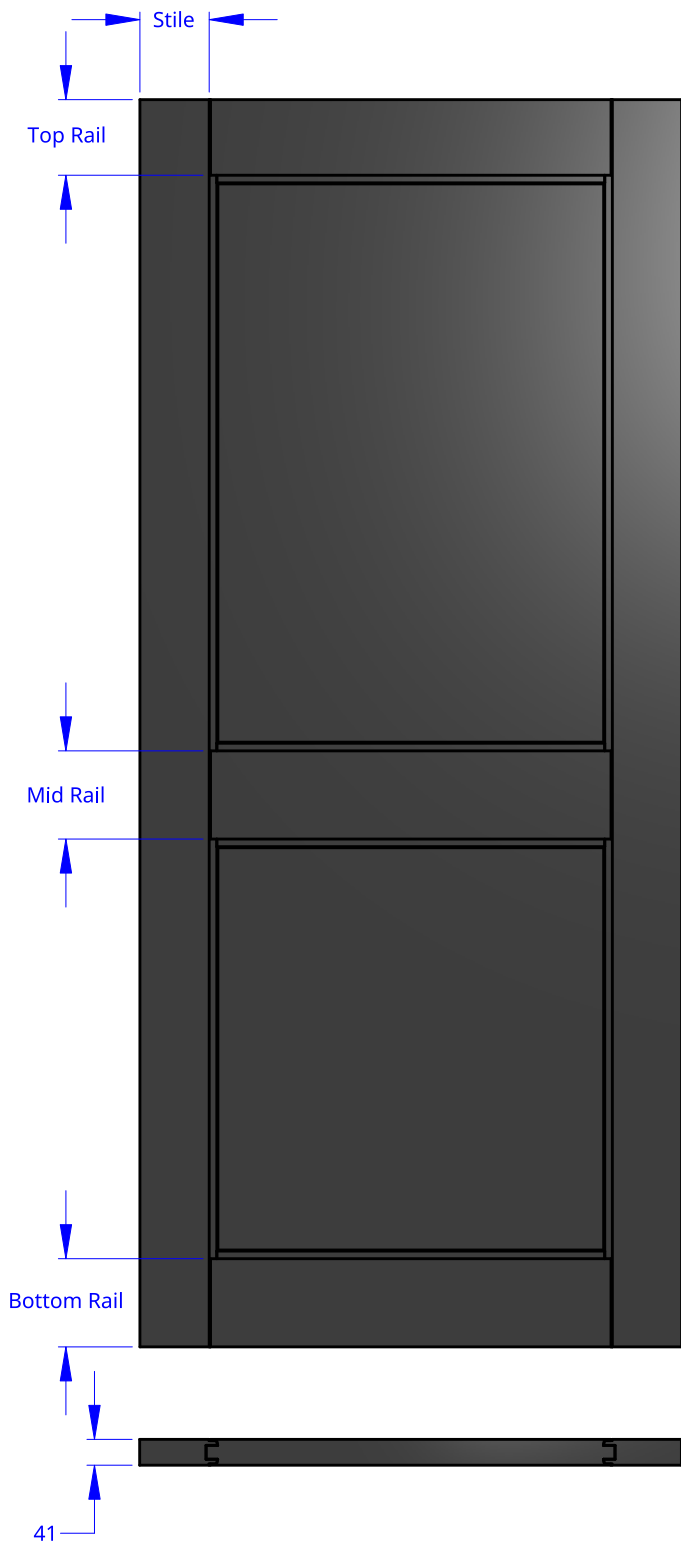

NEW ZEALAND | 0800 10 10 28
 sales@parkwooddoors.co.nz
 parkwooddoors.co.nz

AUSTRALIA | 1800 681 586
 sales@parkwooddoors.com.au
 parkwooddoors.com.au

Standard Component Sizes

	Face	Customizable
Stile Width	110	no
Top Rail Width	120	no
Mid Rail Width	140	no
Bottom Rail Width	140	no
Mid Rail Height (to Top)	960	yes

Product Description:

THERMTEK 22P

Product Code:	ALTH22P	Date:	23/08/2021
Material:	ALUMINIUM	Units:	MILLIMETER