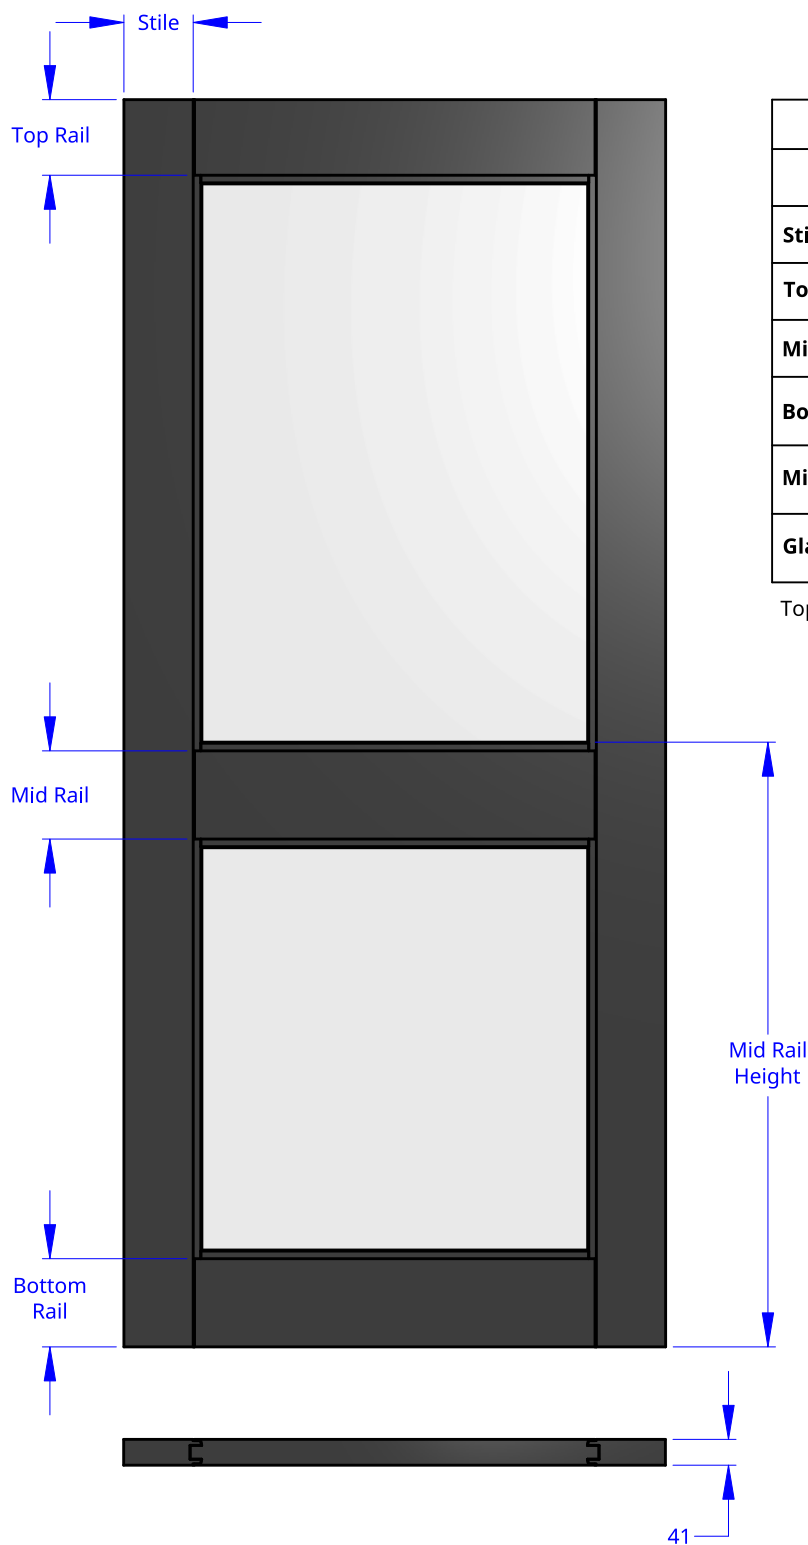

**NEW ZEALAND** | 0800 10 10 28  
 sales@parkwooddoors.co.nz  
 parkwooddoors.co.nz

**AUSTRALIA** | 1800 681 586  
 sales@parkwooddoors.com.au  
 parkwooddoors.com.au

<b>Standard Component Sizes</b>		
	<b>Face</b>	<b>Customizable</b>
<b>Stile Width</b>	110	no
<b>Top Rail Width</b>	120	no
<b>Mid Rail Width</b>	140	no
<b>Bottom Rail Width</b>	140	no
<b>Mid Rail Height</b>	960	yes
<b>Glazing</b>	18mm IGU Only	

Top glass size height changes with Door height.

Product Description:			
<b>THERMTEK 22L</b>			
Product Code:	ALTH22L	Date:	23/08/2021
Material:	ALUMINIUM	Units:	MILLIMETER