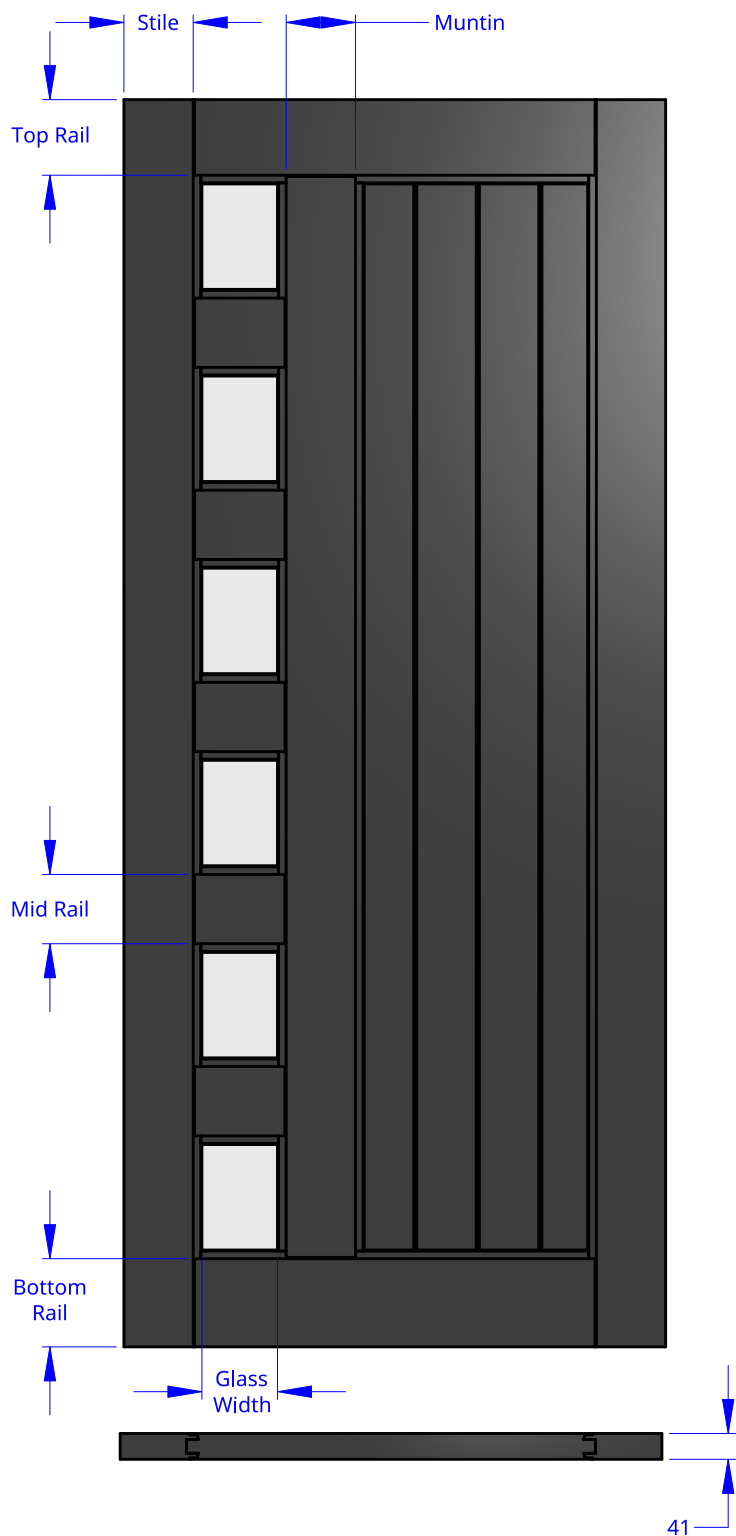

NEW ZEALAND | 0800 10 10 28
 sales@parkwooddoors.co.nz
 parkwooddoors.co.nz

AUSTRALIA | 1800 681 586
 sales@parkwooddoors.com.au
 parkwooddoors.com.au

Standard Component Sizes

	Face	Customizable
Stile Width	110	no
Top Rail Width	120	no
Mid Rail Width	110	no
Bottom Rail Width	140	no
Muntin	110	no
Glass width (Door Width <1110mm)	120	no
Glass Width (Door Width >1110mm)	170	no
Glazing	18mm IGU Only	

Product Description:			
THERMTEK 16T			
Product Code:	ALTH16T	Date:	23/08/2021
Material:	ALUMINIUM	Units:	MILLIMETER