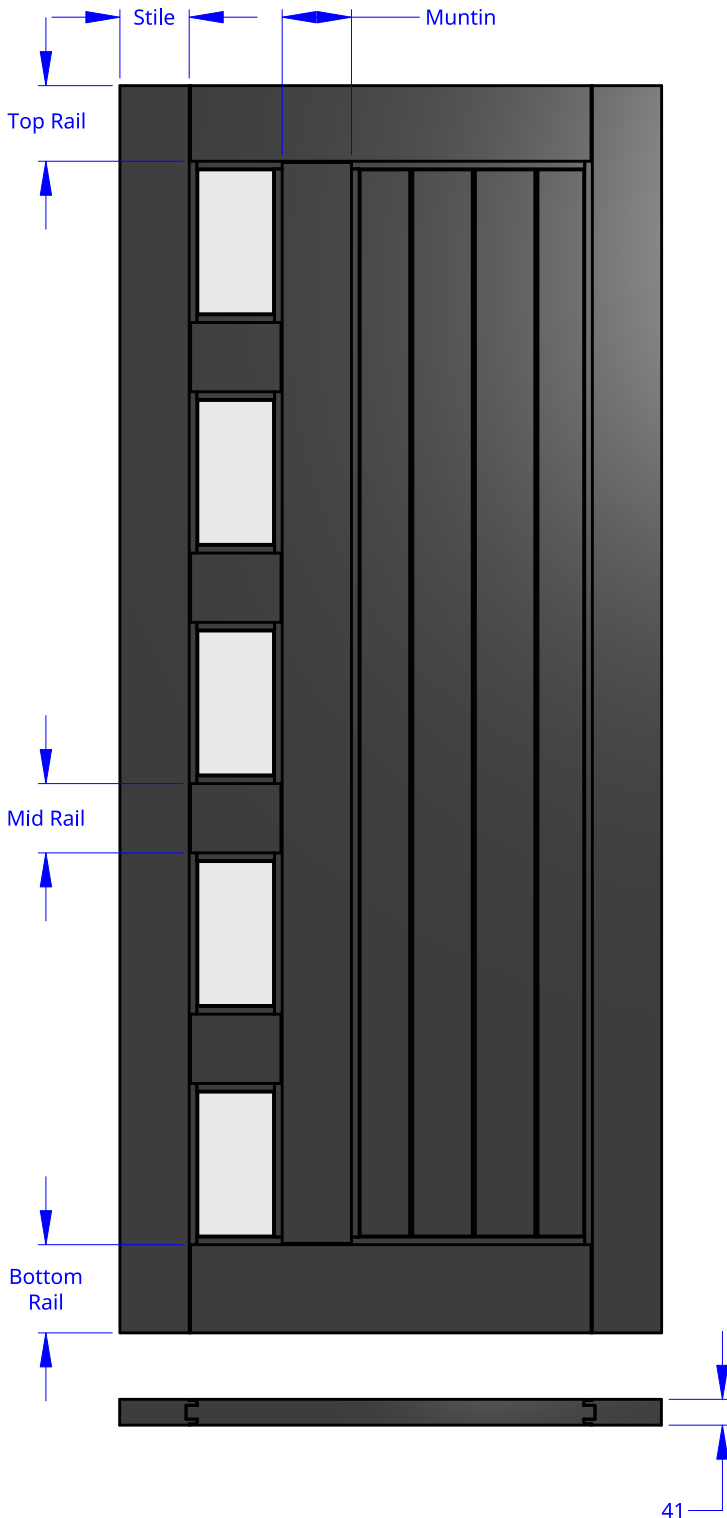

NEW ZEALAND | 0800 10 10 28
 sales@parkwooddoors.co.nz
 parkwooddoors.co.nz

AUSTRALIA | 1800 681 586
 sales@parkwooddoors.com.au
 parkwooddoors.com.au

Standard Component Sizes		
	Face	Customizable
Stile Width	110	no
Top Rail Width	120	no
Mid Rail Width	110	no
Bottom Rail Width	140	no
Muntin	110	no
Glass Width (Door Width <1110mm)	120	no
Glass Width (Door Width >1110mm)	170	no
Glazing	18mm IGU Only	

Product Description:			
THERMTEK 15T			
Product Code:	ALTH15T	Date:	23/08/2021
Material:	ALUMINIUM	Units:	MILLIMETER