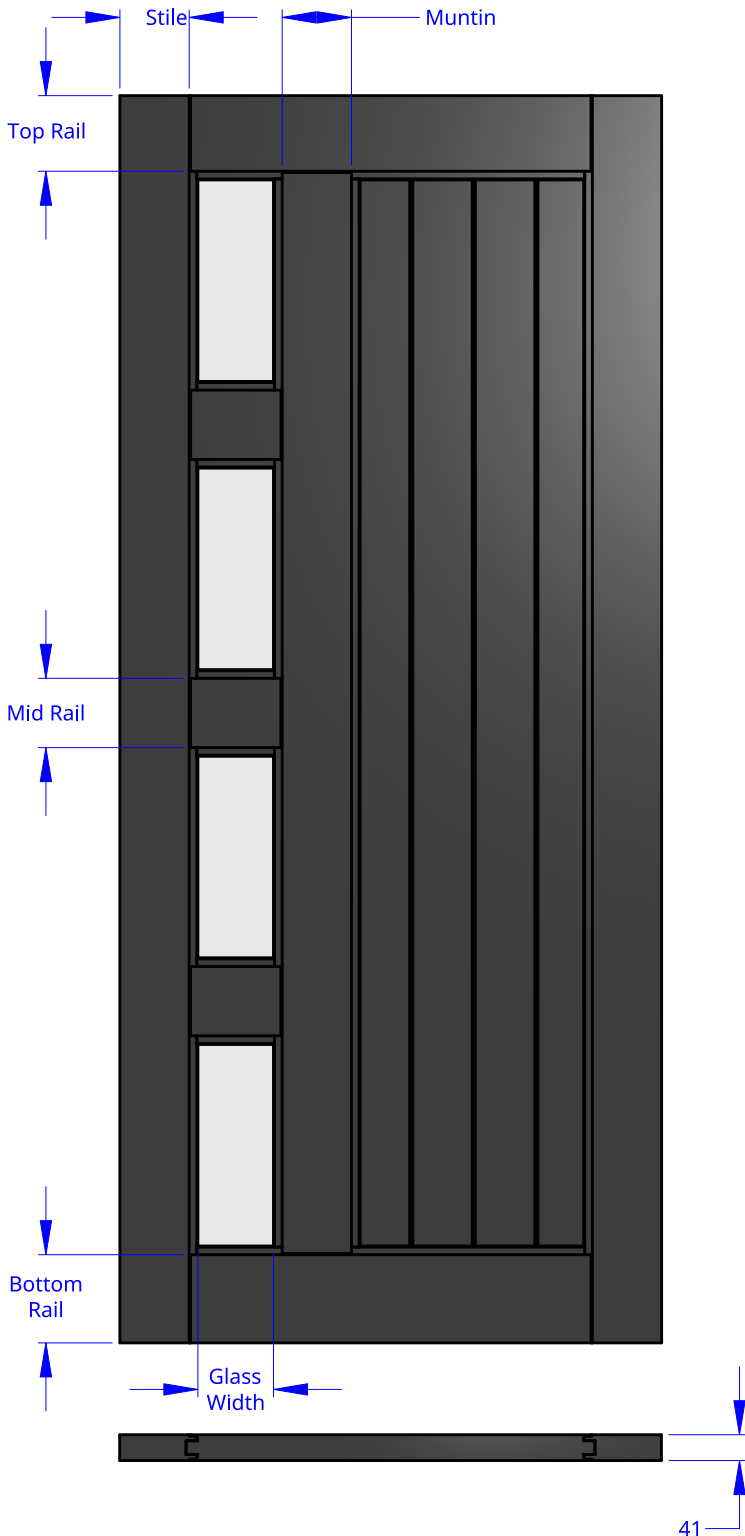

NEW ZEALAND | 0800 10 10 28
 sales@parkwooddoors.co.nz
 parkwooddoors.co.nz

AUSTRALIA | 1800 681 586
 sales@parkwooddoors.com.au
 parkwooddoors.com.au

Standard Component Sizes		
	Face	Customizable
Stile Width	110	no
Top Rail Width	120	no
Mid Rail Width	110	no
Bottom Rail Width	140	no
Muntin	110	no
Glass Width (Door width <1110mm)	120	no
Glass Width (Door width >1110mm)	170	no
Glazing		

Product Description:			
THERMTEK 14T			
Product Code:	ALTH14T	Date:	23/08/2021
Material:	ALUMINIUM	Units:	MILLIMETER