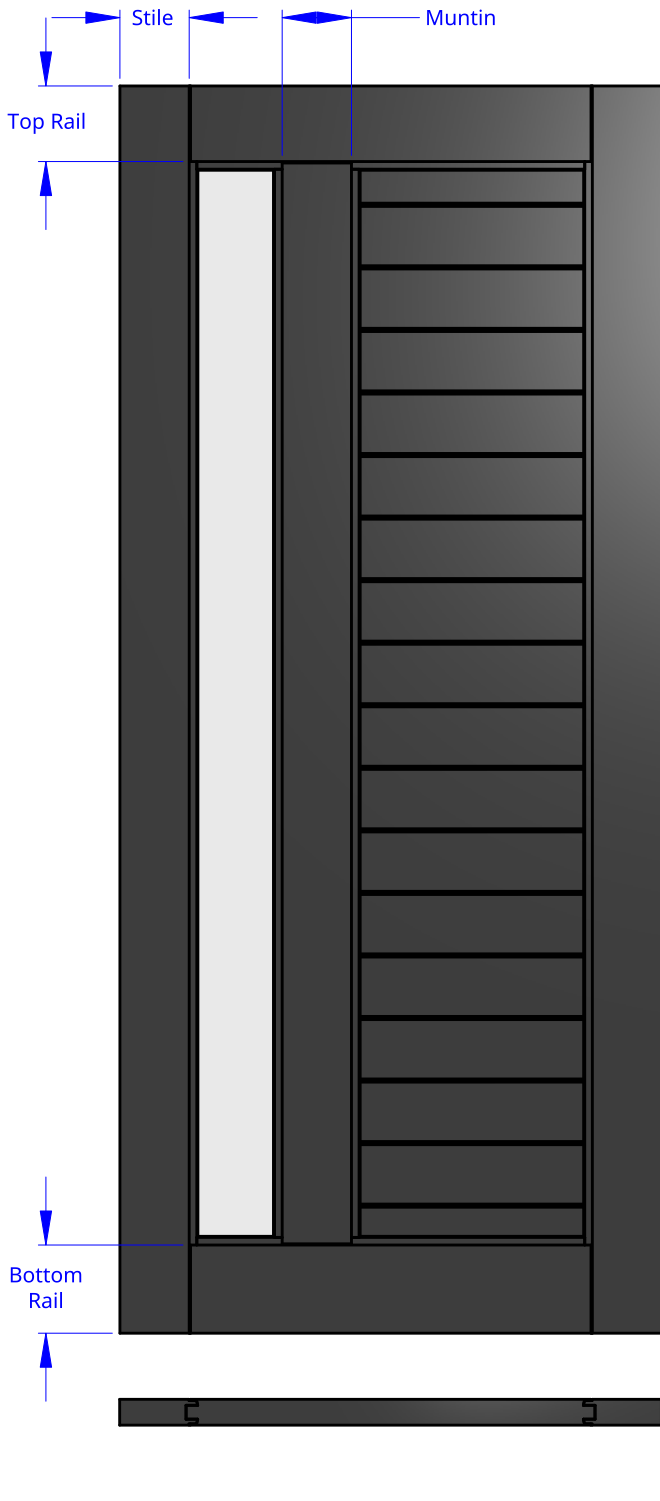

NEW ZEALAND | 0800 10 10 28
 sales@parkwooddoors.co.nz
 parkwooddoors.co.nz

AUSTRALIA | 1800 681 586
 sales@parkwooddoors.com.au
 parkwooddoors.com.au

Standard Component Sizes		
	Face	Customizable
Stile Width	110	no
Top Rail Width	120	no
Bottom Rail Width	140	no
Muntin	110	no
Glass Width (Door width <1110mm)	120	no
Glass Width (Door width >1110mm)	170	no
Glazing	18m IGU Only	

Product Description:			
THERMTEK 11TH			
Product Code:	ALTH11TH	Date:	23/08/2021
Material:	ALUMINIUM	Units:	MILLIMETER