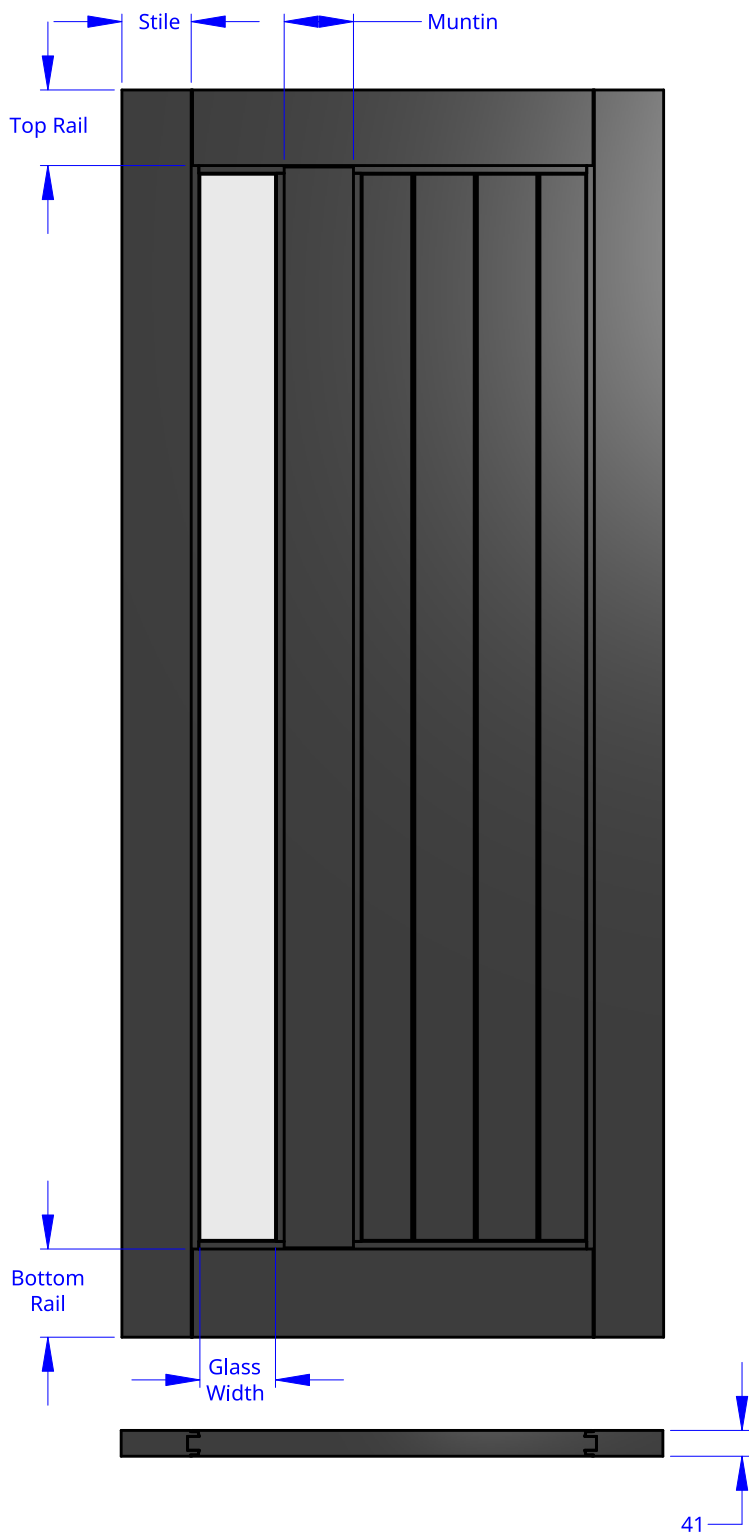

NEW ZEALAND | 0800 10 10 28
 sales@parkwooddoors.co.nz
 parkwooddoors.co.nz

AUSTRALIA | 1800 681 586
 sales@parkwooddoors.com.au
 parkwooddoors.com.au

Standard Component Sizes		
	Face	Customizable
Stile Width	110	no
Top Rail Width	120	no
Bottom Rail Width	140	no
Muntin	110	no
Glass Width (Door width <1110mm)	120	no
Glass Width (Door width >1110mm)	170	no
Glazing	18mm IGU Only	

Product Description:			
THERMTEK 11T			
Product Code:	ALTH11T	Date:	23/08/2021
Material:	ALUMINIUM	Units:	MILLIMETER