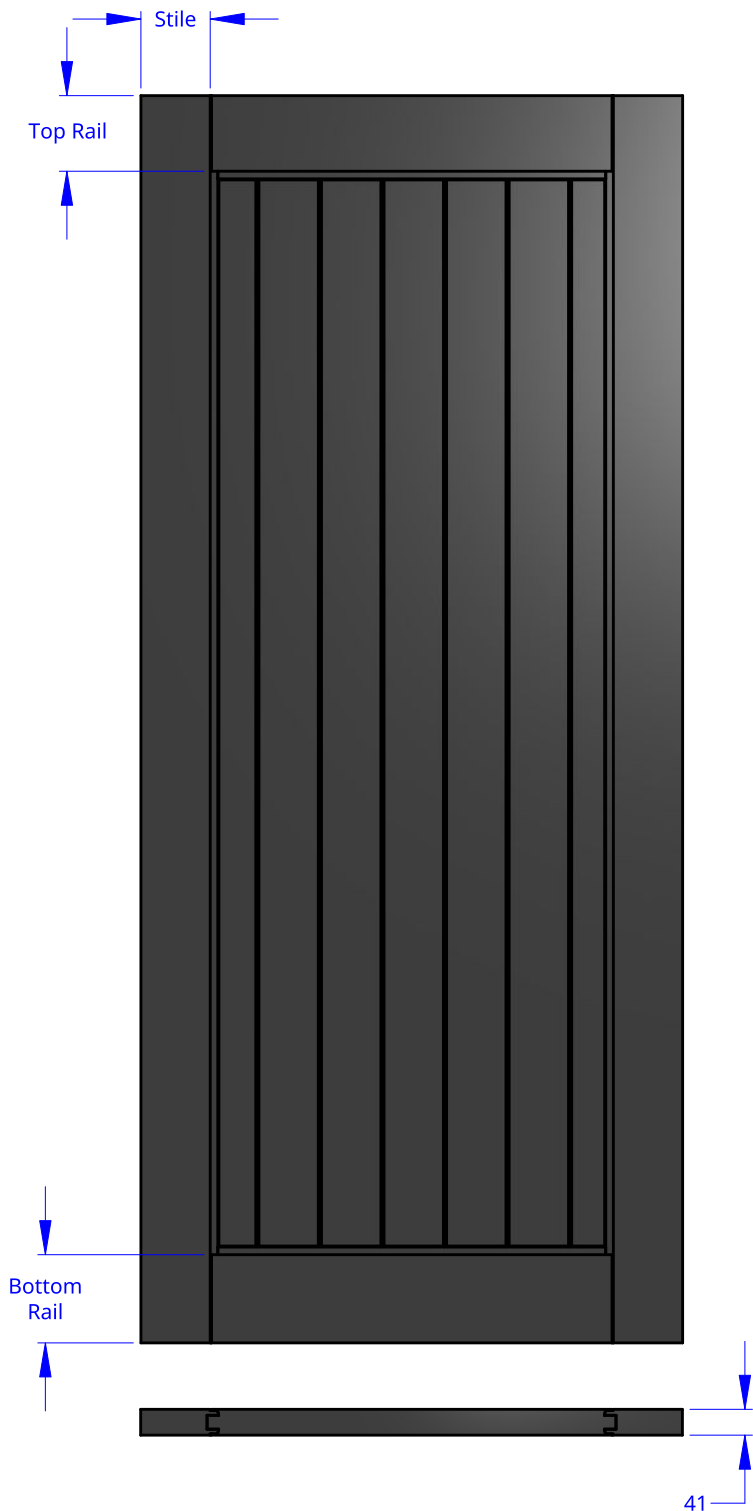

NEW ZEALAND | 0800 10 10 28
 sales@parkwooddoors.co.nz
 parkwooddoors.co.nz

AUSTRALIA | 1800 681 586
 sales@parkwooddoors.com.au
 parkwooddoors.com.au

<i>Standard Component Sizes</i>		
	Face	Customizable
Stile Width	110	no
Top Rail Width	120	no
Bottom Rail Width	140	no

Product Description:			
THERMTEK 10TV			
Product Code:	ALTH10TV	Date:	23/08/2021
Material:	ALUMINIUM	Units:	MILLIMETER