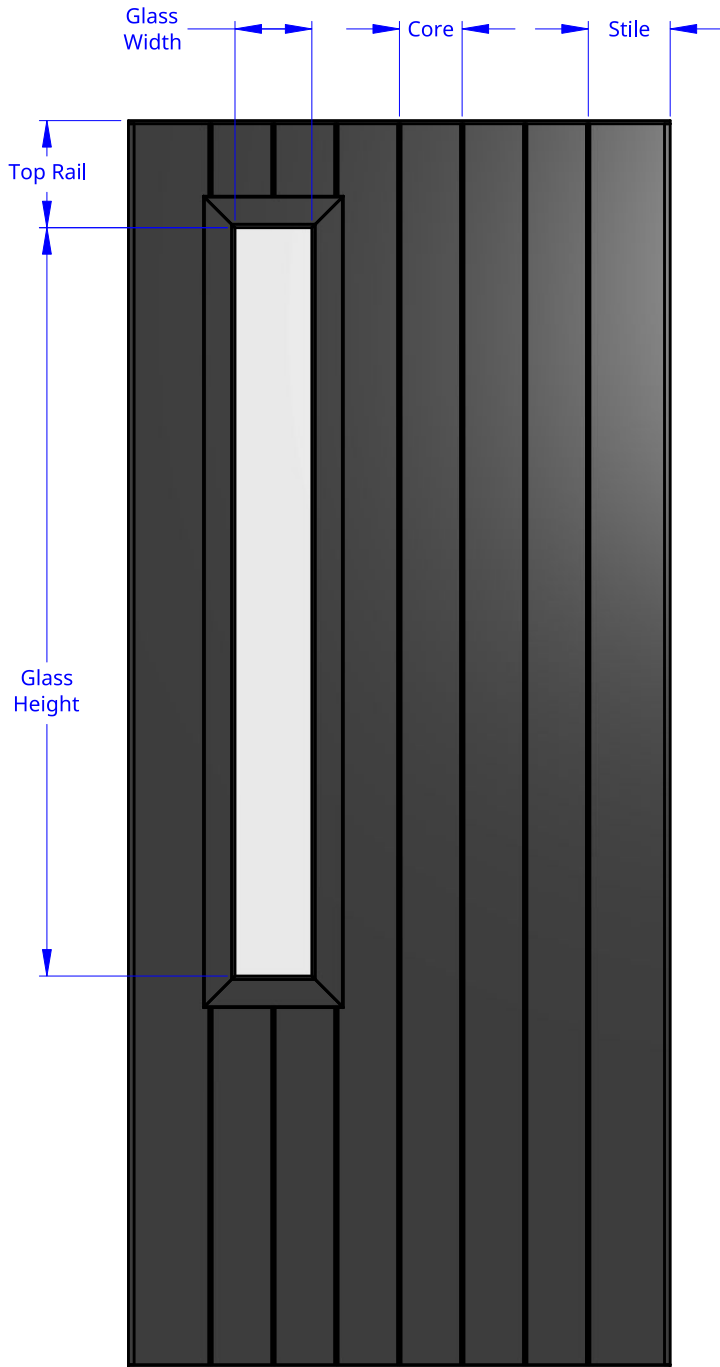

NEW ZEALAND | 0800 10 10 28
 sales@parkwooddoors.co.nz
 parkwooddoors.co.nz

AUSTRALIA | 1800 681 586
 sales@parkwooddoors.com.au
 parkwooddoors.com.au

Standard Component Sizes		
	Face	Customizable
Stile Width	Varies	no
Core Width	Varies	no
Top Rail Width	170	no
Glass Height	1188	yes
Glass Width	126	yes
Glazing	18mm IGU Only	

Product Description:			
STRATA TGV VP9			
Product Code:	ALSTTGVP9	Date:	27/02/2026
Material:	ALUMINIUM	Units:	MILLIMETER