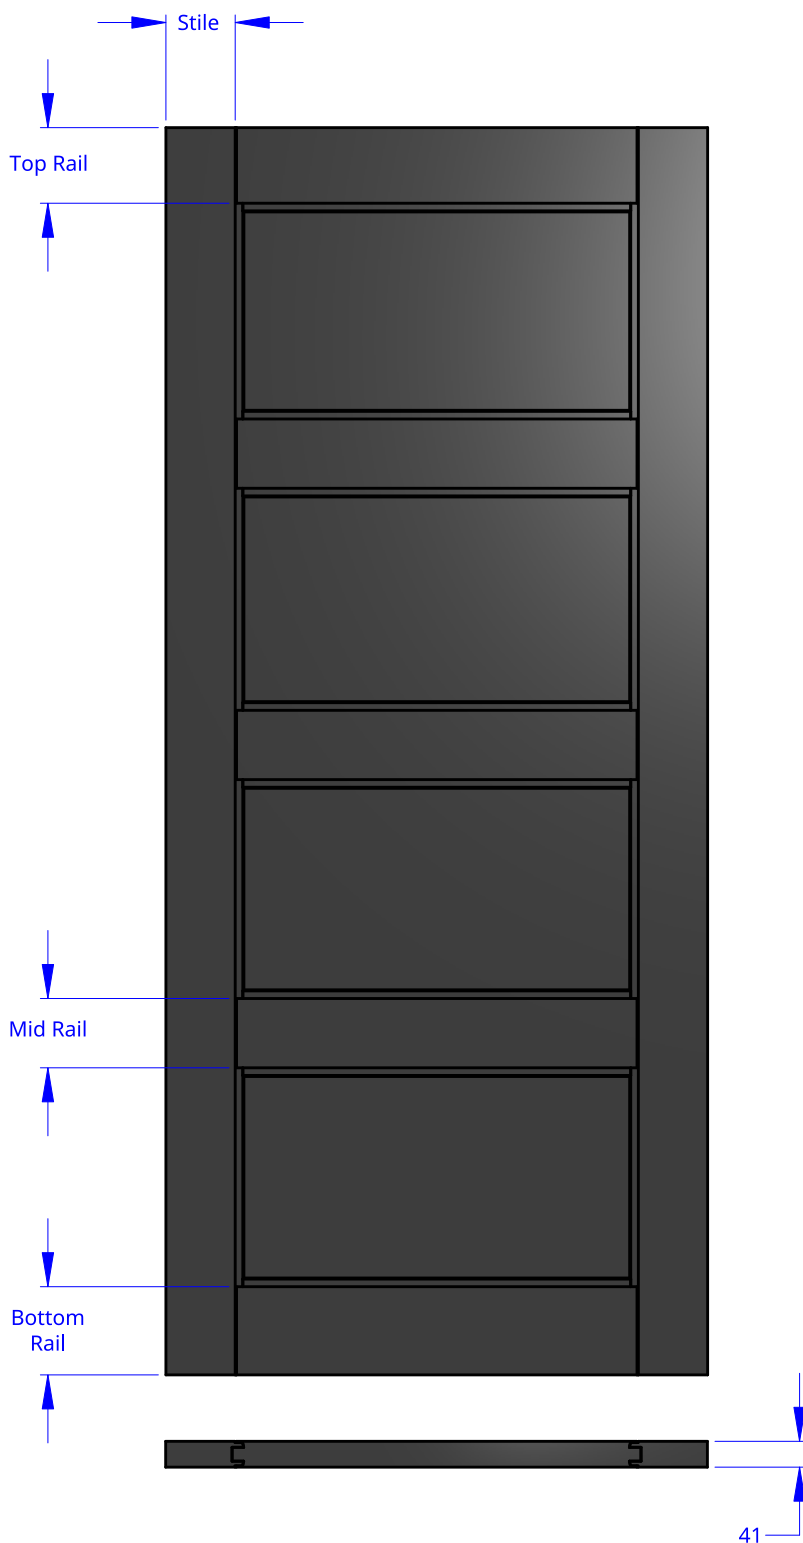

**NEW ZEALAND** | 0800 10 10 28

sales@parkwooddoors.co.nz

parkwooddoors.co.nz

**AUSTRALIA** | 1800 681 586

sales@parkwooddoors.com.au

parkwooddoors.com.au

**Standard Component Sizes**

	Face	Customizable
<b>Stile Width</b>	110	no
<b>Top Rail Width</b>	120	no
<b>Mid Rail Width</b>	110	no
<b>Bottom Rail Width</b>	140	no

Product Description:

**STRATA DG 7P**

Product Code:	ALSD7P	Date:	23/08/2021
Material:	ALUMINIUM	Units:	MILLIMETER