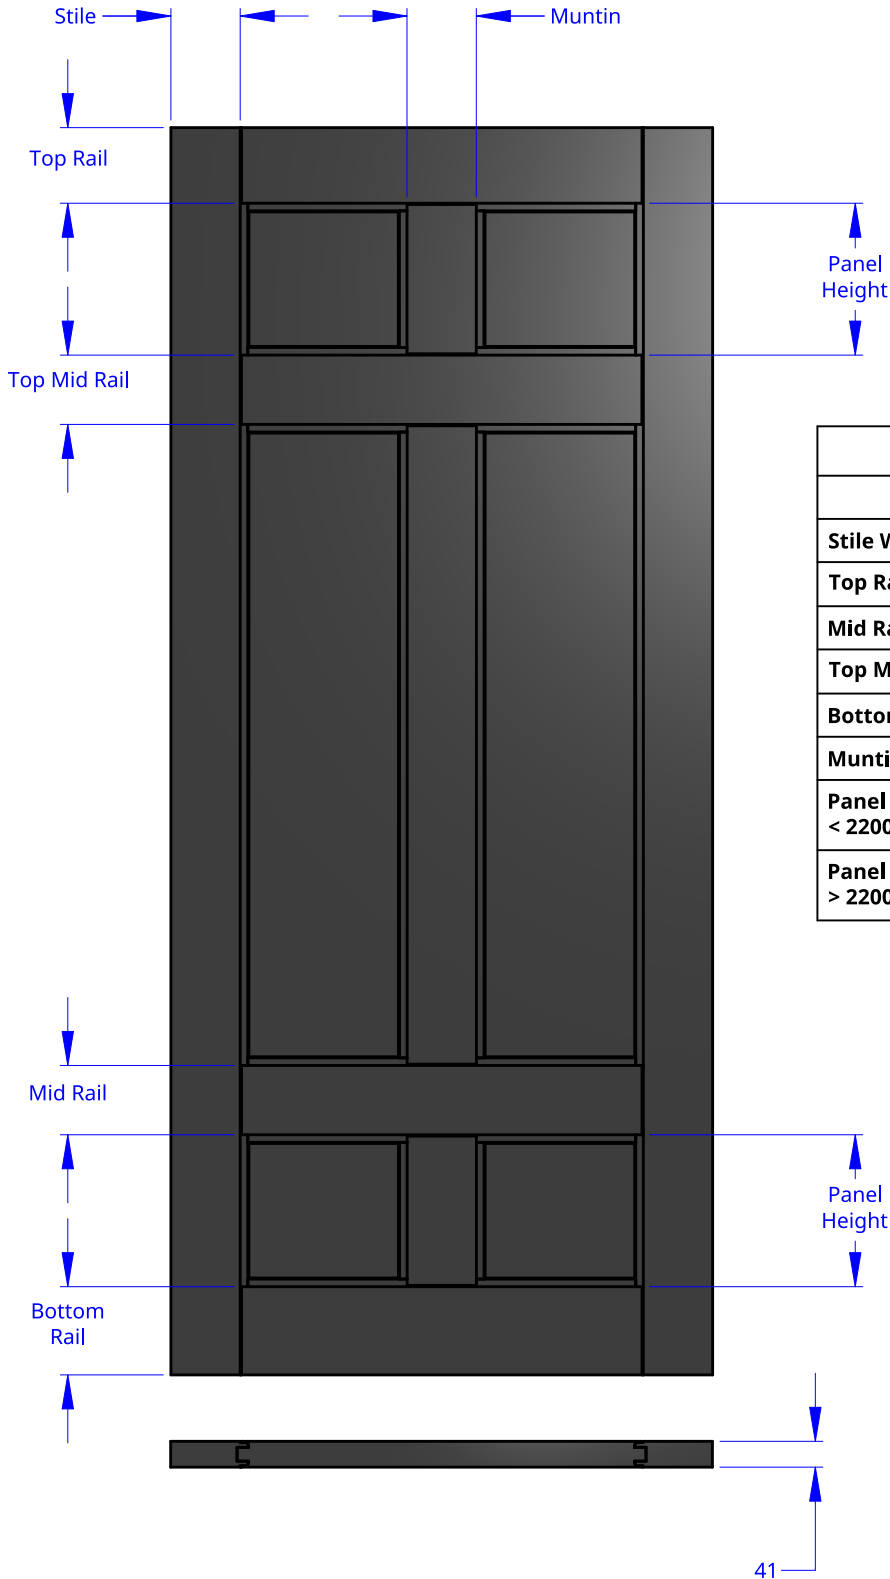

NEW ZEALAND | 0800 10 10 28
 sales@parkwooddoors.co.nz
 parkwooddoors.co.nz

AUSTRALIA | 1800 681 586
 sales@parkwooddoors.com.au
 parkwooddoors.com.au

<i>Standard Component Sizes</i>		
	Face	Customizable
Stile Width	110	no
Top Rail Width	120	no
Mid Rail Width	110	no
Top Mid Rail	110	no
Bottom Rail Width	140	no
Muntin Width	110	no
Panel Height (Door Height < 2200)	241	no
Panel Height (Door Height > 2200)	291	no

Product Description:			
STRATA DG 64P			
Product Code:	ALSD64P	Date:	23/08/2021
Material:	ALUMINIUM	Units:	MILLIMETER