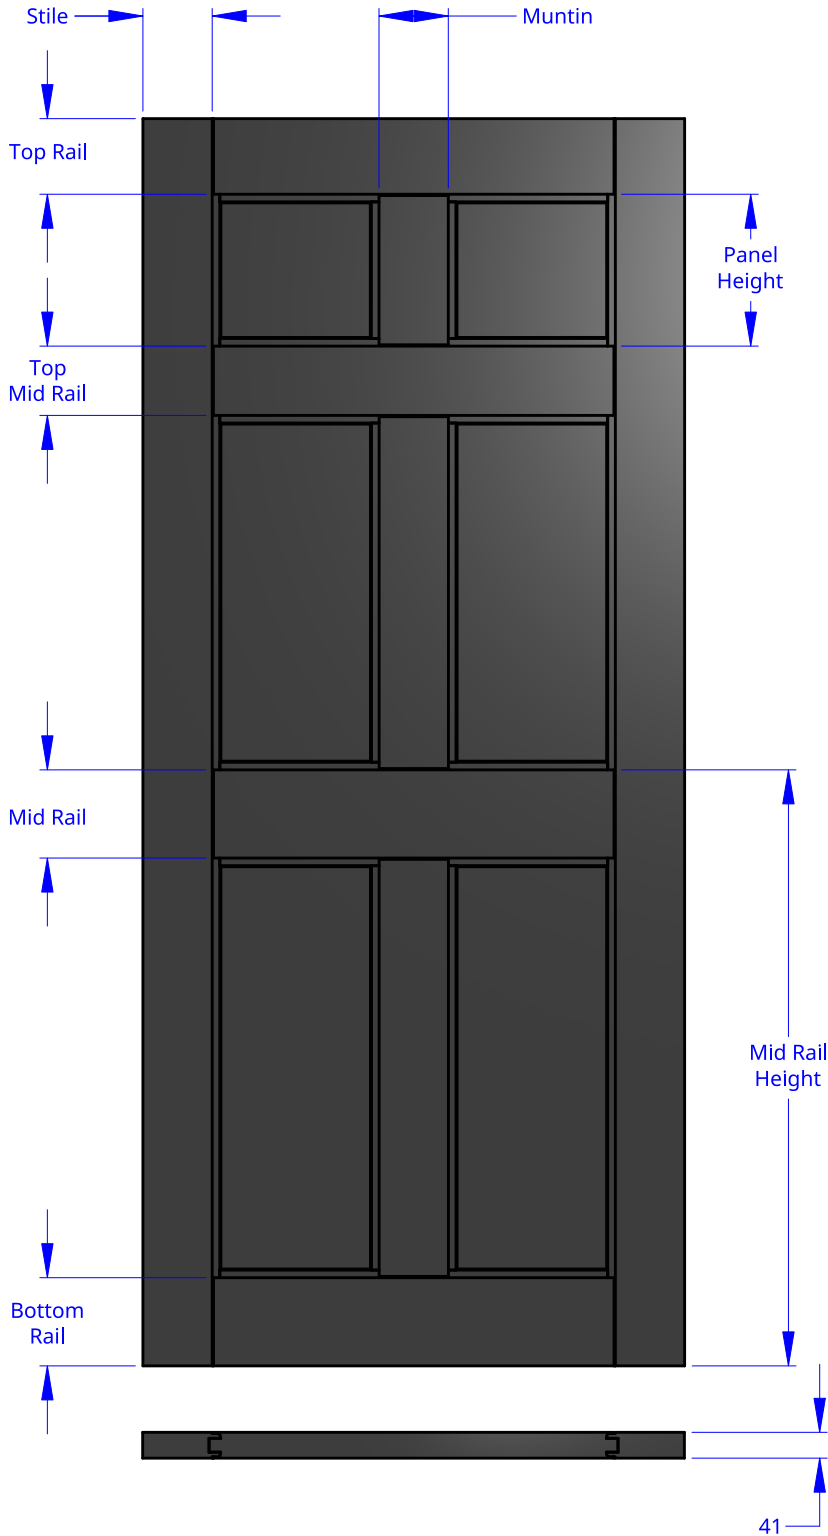

NEW ZEALAND | 0800 10 10 28
 sales@parkwooddoors.co.nz
 parkwooddoors.co.nz

AUSTRALIA | 1800 681 586
 sales@parkwooddoors.com.au
 parkwooddoors.com.au

<i>Standard Component Sizes</i>		
	Face	Customizable
Stile Width	110	no
Top Rail Width	120	no
Mid Rail Width	140	no
Top Mid Rail	110	no
Bottom Rail Width	140	no
Muntin Width	110	no
Mid Rail Height	960	yes
Panel Height (Door Height < 2200 mm)	241	no
Panel Hieght (Door Hieght >2200 mm)	291	no

Product Description:			
STRATA DG 63P			
Product Code:	ALSD63P	Date:	23/08/2021
Material:	ALUMINIUM	Units:	MILLIMETER