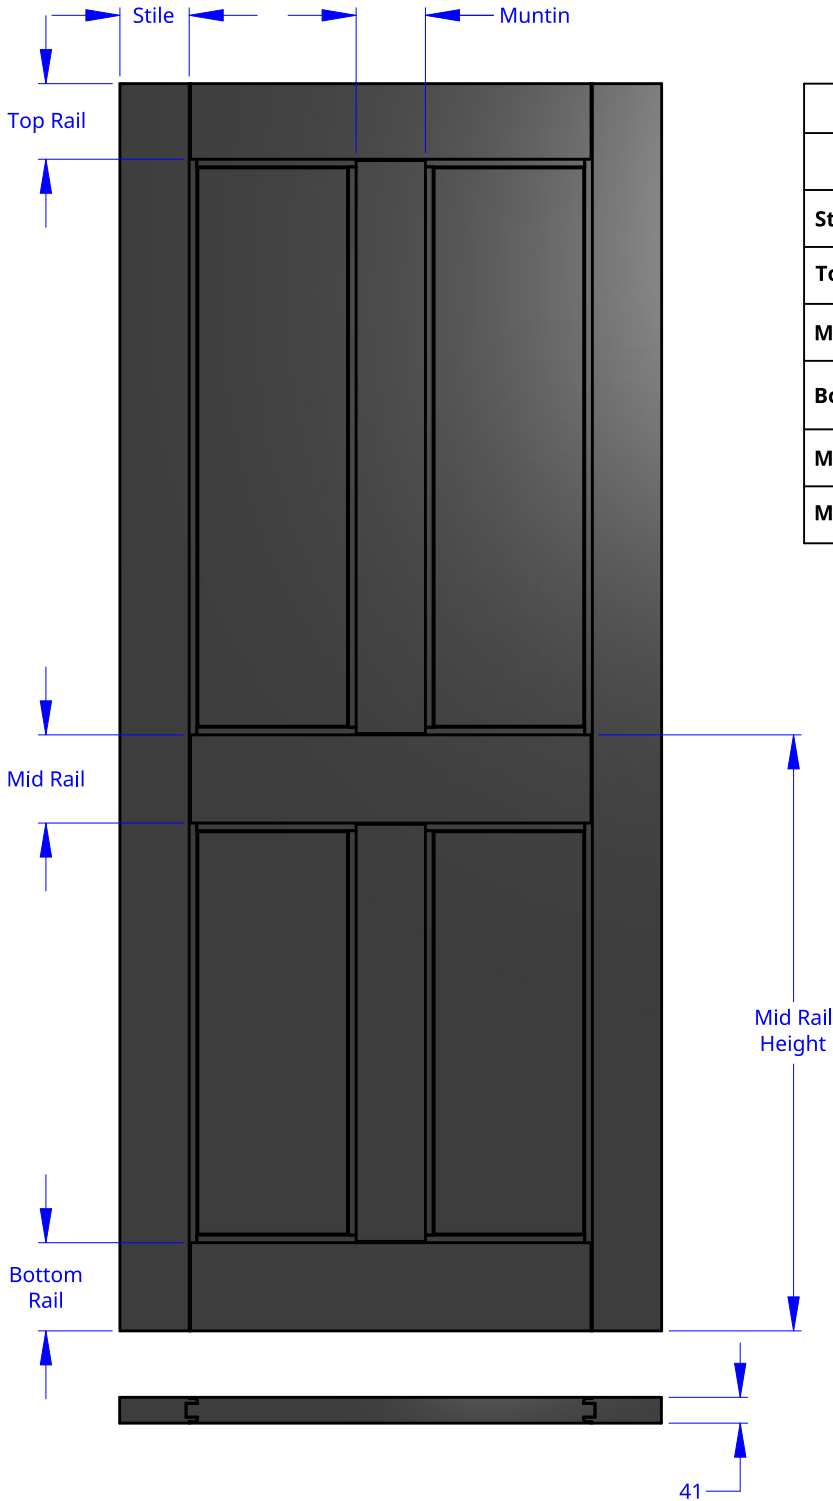

NEW ZEALAND | 0800 10 10 28

sales@parkwooddoors.co.nz
parkwooddoors.co.nz

AUSTRALIA | 1800 681 586

sales@parkwooddoors.com.au
parkwooddoors.com.au

Standard Component Sizes		
	Face	Customizable
Stile Width	110	no
Top Rail Width	120	no
Mid Rail Width	140	no
Bottom Rail Width	140	no
Muntin Width	110	no
Mid Rail Height	960	yes

Product Description:			
STRATA DG 4P			
Product Code:	ALSD4P	Date:	23/08/2021
Material:	ALUMINIUM	Units:	MILLIMETER