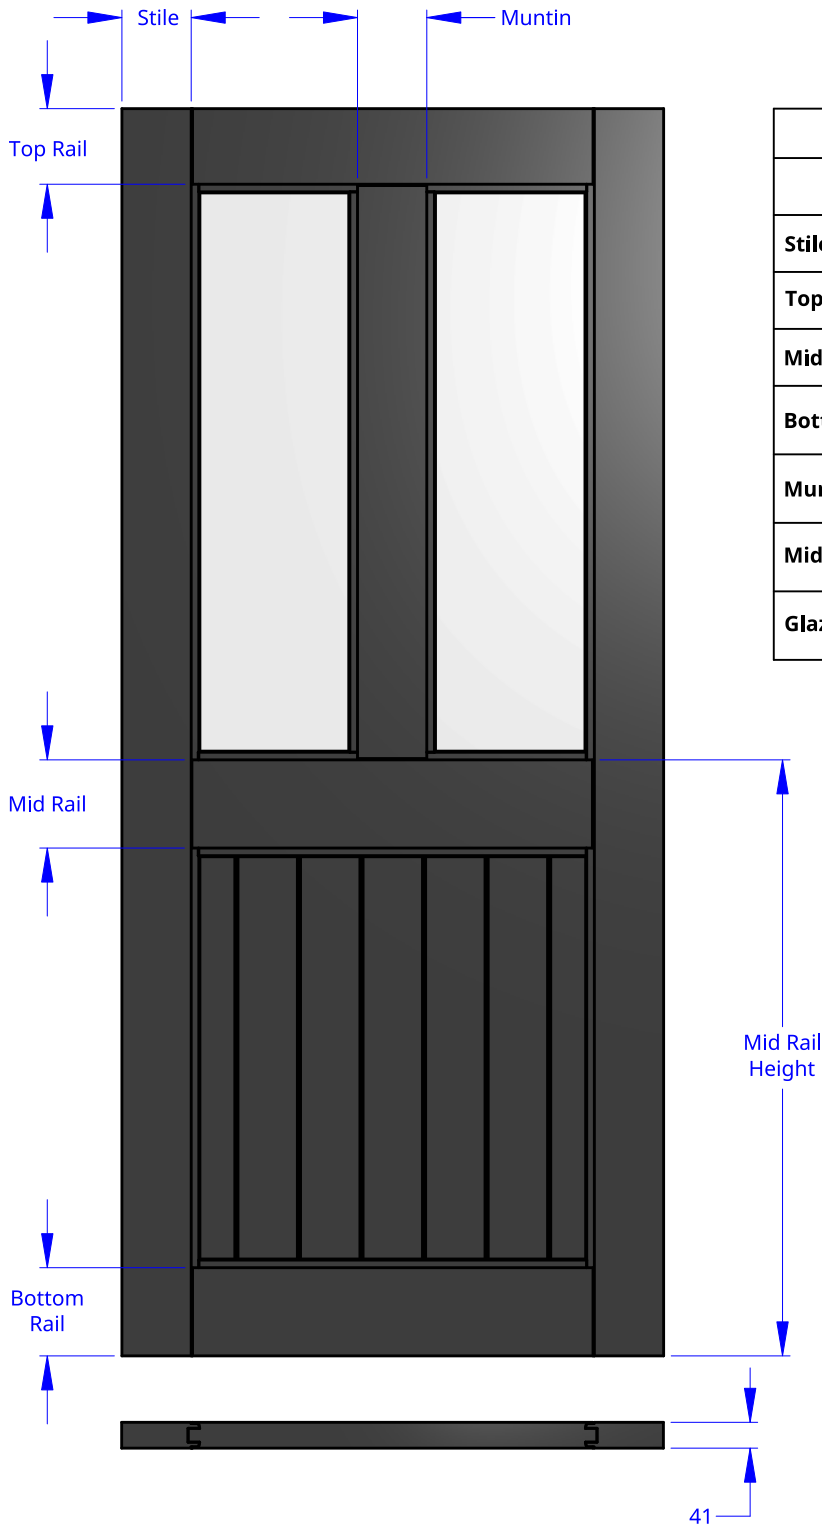

**NEW ZEALAND** | 0800 10 10 28  
 sales@parkwooddoors.co.nz  
 parkwooddoors.co.nz

**AUSTRALIA** | 1800 681 586  
 sales@parkwooddoors.com.au  
 parkwooddoors.com.au

<b>Standard Component Sizes</b>		
	<b>Face</b>	<b>Customizable</b>
<b>Stile Width</b>	110	no
<b>Top Rail Width</b>	120	no
<b>Mid Rail Width</b>	140	no
<b>Bottom Rail Width</b>	140	no
<b>Muntin Width</b>	110	no
<b>Mid Rail Height</b>	960	yes
<b>Glazing</b>	18mm IGU Only	

Product Description:			
<b>STRATA DG 43T O/T</b>			
Product Code:	ALSD43TOT	Date:	23/08/2021
Material:	ALUMINIUM	Units:	MILLIMETER