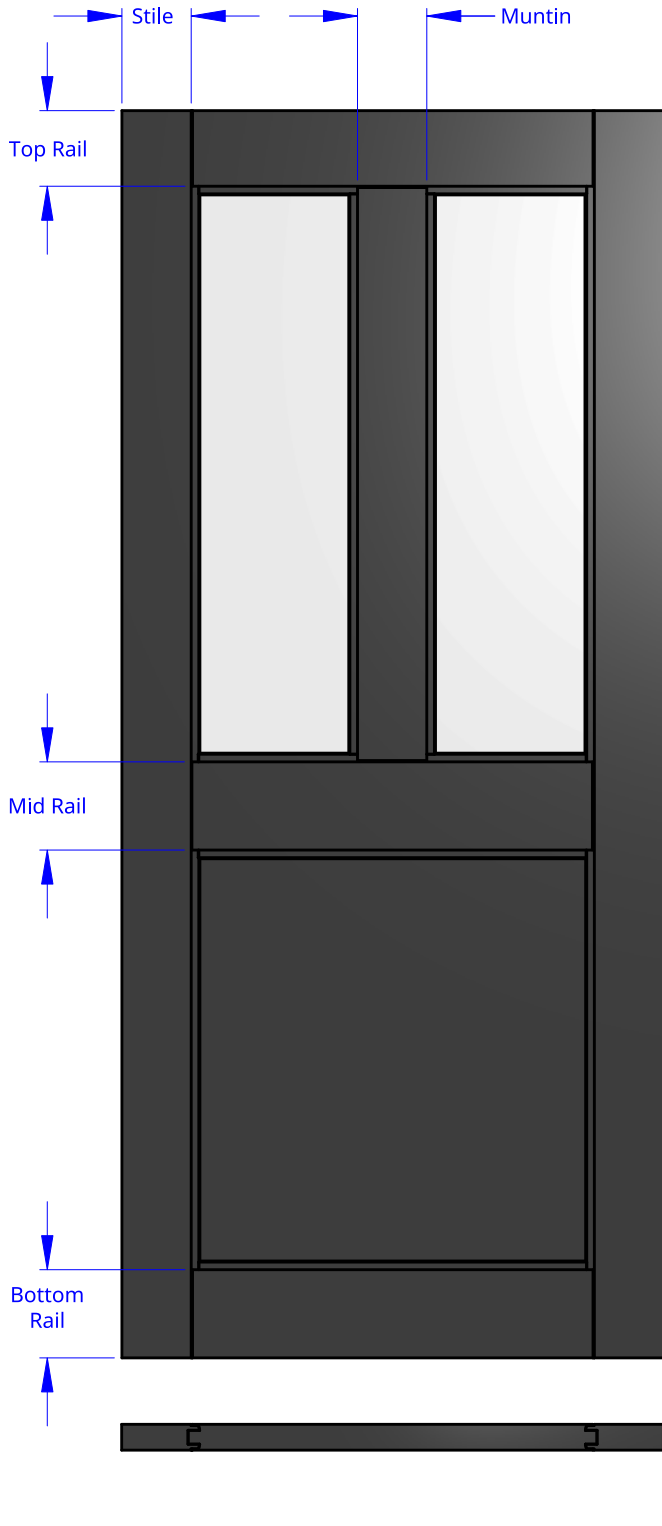

NEW ZEALAND | 0800 10 10 28
 sales@parkwooddoors.co.nz
 parkwooddoors.co.nz

AUSTRALIA | 1800 681 586
 sales@parkwooddoors.com.au
 parkwooddoors.com.au

Standard Component Sizes

	Face	Customizable
Stile Width	110	no
Top Rail Width	120	no
Mid Rail Width	140	no
Bottom Rail Width	140	no
Muntin Width	110	no
Mid Rail Height	960	yes
Glazing	18mm IGU Only	

Product Description:

STRATA DG 43P O/T

Product Code:	ALSD43POT	Date:	23/08/2021
Material:	ALUMINIUM	Units:	MILLIMETER