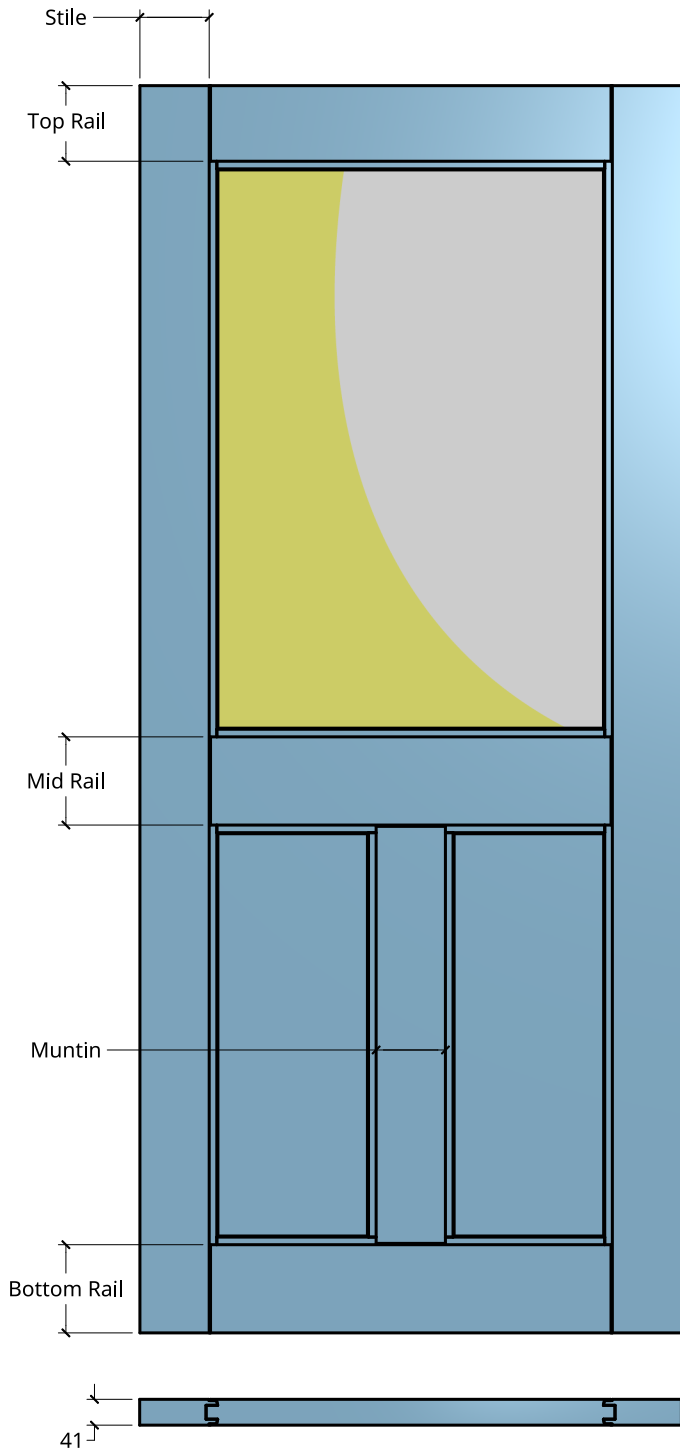

**NEW ZEALAND** | 0800 10 10 28  
 sales@parkwooddoors.co.nz  
 parkwooddoors.co.nz

**AUSTRALIA** | 1800 681 586  
 sales@parkwooddoors.com.au  
 parkwooddoors.com.au

<b>Standard Component Sizes</b>		
	<b>Face</b>	<b>Customizable</b>
<b>Stile Width</b>	110	no
<b>Top Rail Width</b>	120	to 140
<b>Mid Rail Width</b>	140	to 110
<b>Bottom Rail Width</b>	140	to 120
<b>Muntin Width</b>	110	to 140
<b>Mid Rail Height (to Top)</b>	960	yes

Door made for Double Glazing (18mm) only

Glass size changes with Door size.

Product Description:			
<b>STRATA DG 24P O/T</b>			
Product Code:	SD24POT	Date:	23/08/2021
Material:	ALUMINIUM	Units:	MILLIMETER