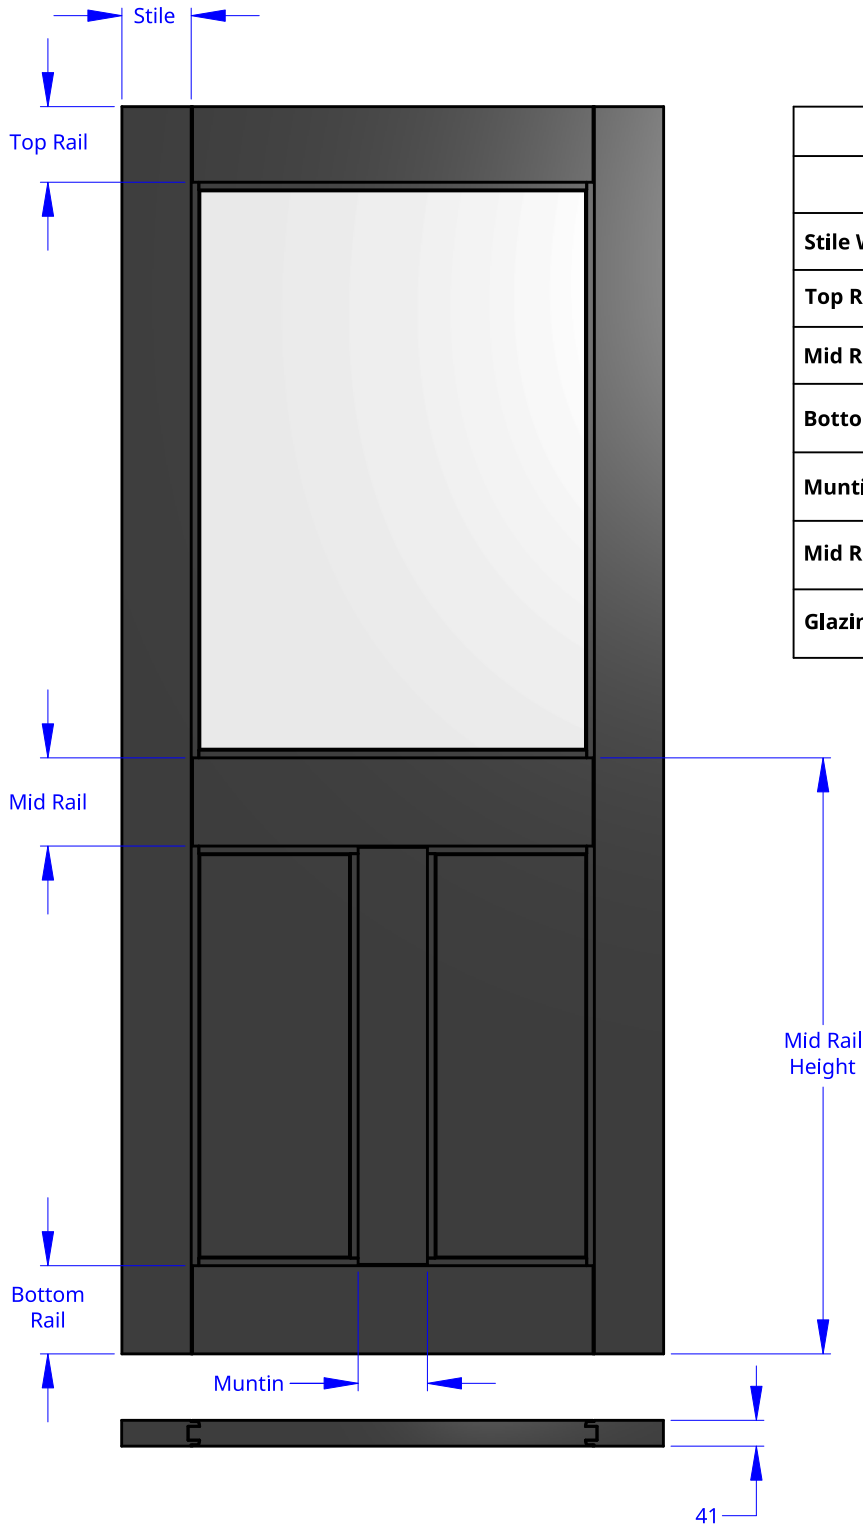

**NEW ZEALAND** | 0800 10 10 28  
 sales@parkwooddoors.co.nz  
 parkwooddoors.co.nz

**AUSTRALIA** | 1800 681 586  
 sales@parkwooddoors.com.au  
 parkwooddoors.com.au

<b>Standard Component Sizes</b>		
	<b>Face</b>	<b>Customizable</b>
<b>Stile Width</b>	110	no
<b>Top Rail Width</b>	120	no
<b>Mid Rail Width</b>	140	no
<b>Bottom Rail Width</b>	140	no
<b>Muntin Width</b>	110	no
<b>Mid Rail Height</b>	960	yes
<b>Glazing</b>	18mm IGU Only	

Product Description:			
<b>STRATA DG 24P O/T</b>			
Product Code:	ALSD24POT	Date:	23/08/2021
Material:	ALUMINIUM	Units:	MILLIMETER