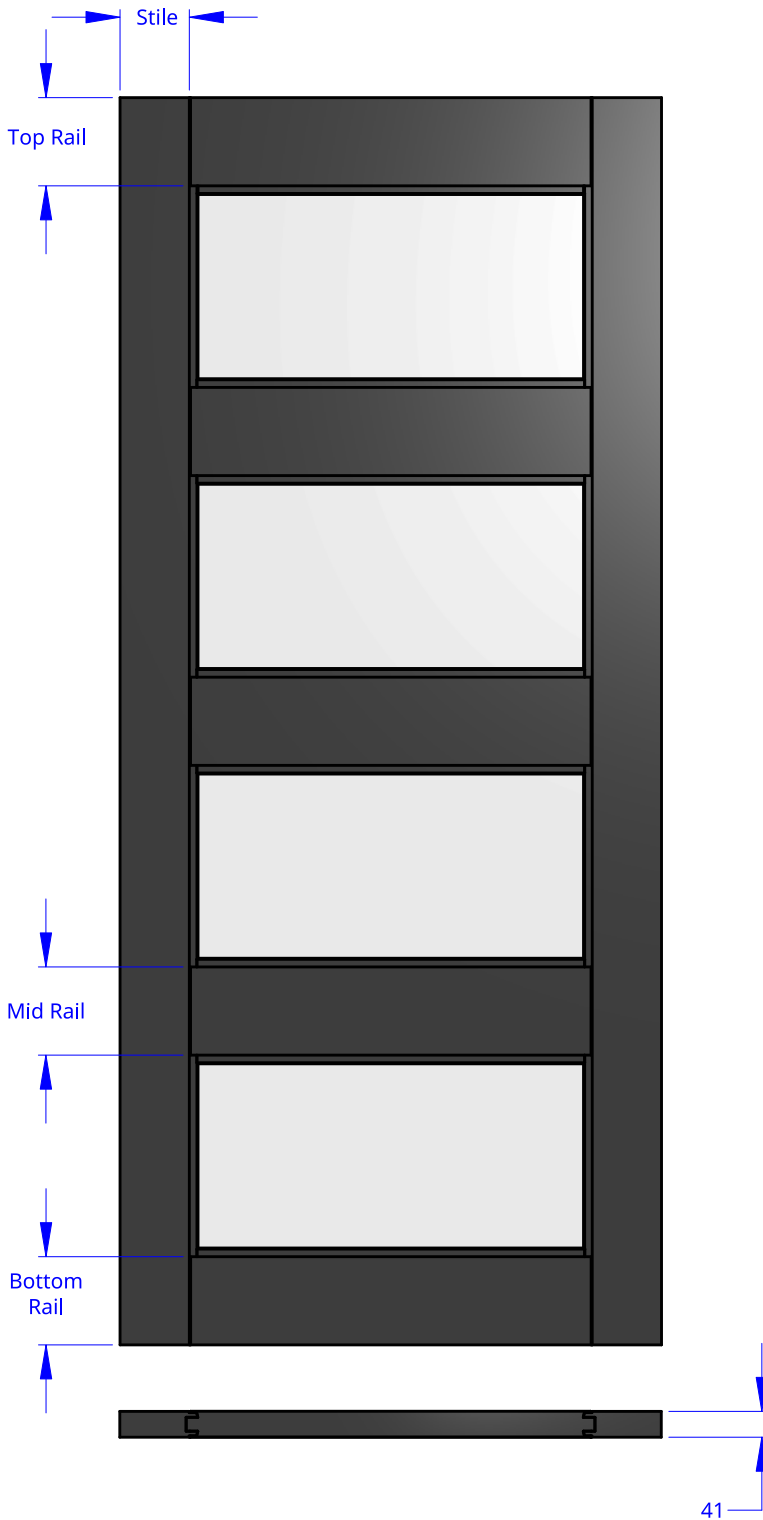

NEW ZEALAND | 0800 10 10 28
 sales@parkwooddoors.co.nz
 parkwooddoors.co.nz

AUSTRALIA | 1800 681 586
 sales@parkwooddoors.com.au
 parkwooddoors.com.au

Standard Component Sizes		
	Face	Customizable
Stile Width	110	no
Top Rail Width	140	no
Mid Rail Width	140	no
Bottom Rail Width	140	no
Glazing	18mm IGU Only	

Product Description:			
STRATA DG 24L			
Product Code:	ALSD24L	Date:	23/08/2021
Material:	ALUMINIUM	Units:	MILLIMETER